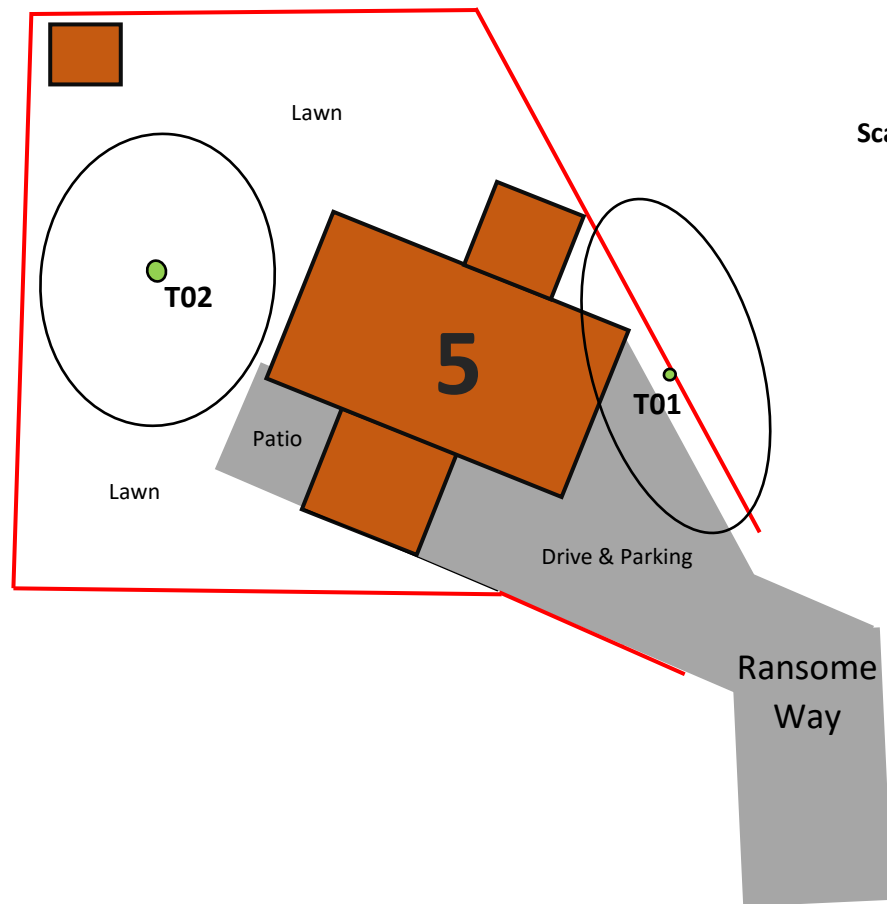

TPO: Elloughton, The Chantreys/Elloughton Road

Ref: 447/A1

5 Ransome Way, Elloughton, East Riding of Yorkshire HU15 1LJ

Scale: No Scale

Title/Ref: TPO 447 Elloughton/The Chantreys				
<i>Client</i>	<i>Status</i>	<i>Revis no.</i>	<i>Date</i>	<i>Author</i>
Mr S Rennison	DFT	R01/0	22-09-23	A.G.Riley