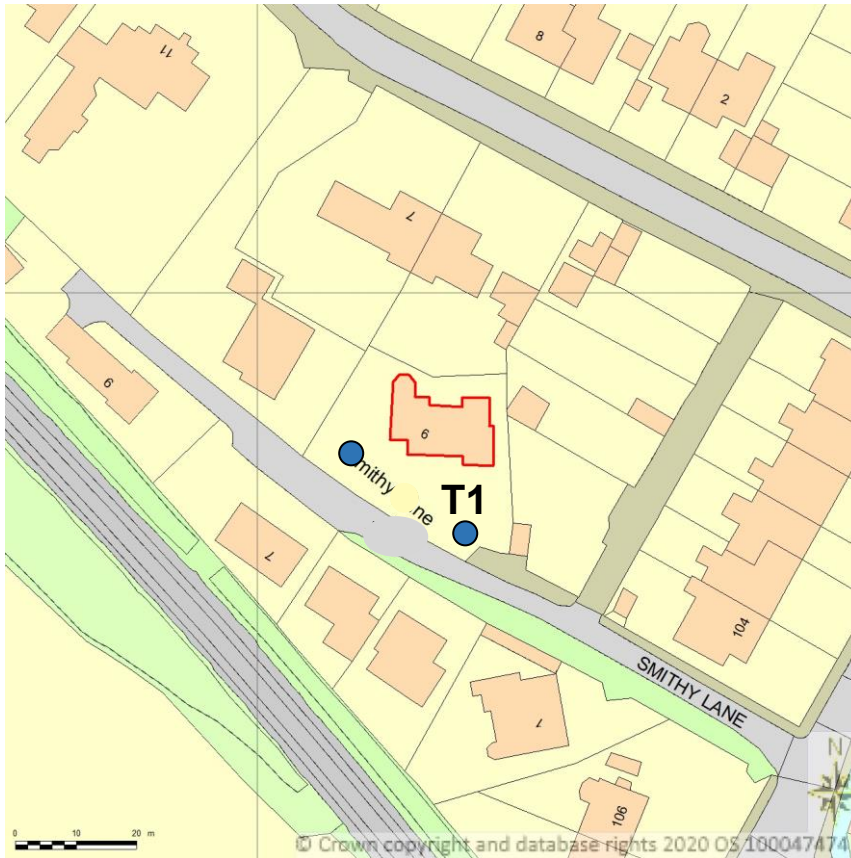

**SITE LOCATION PLAN**  
**AREA 2 HA**  
**SCALE 1:1250 on A4**  
**CENTRE COORDINATES: 416229, 445977**

Supplied by Streetwise Maps Ltd  
[www.streetwise.net](http://www.streetwise.net)  
Licence No: 100047474  
25/09/2020 13:17