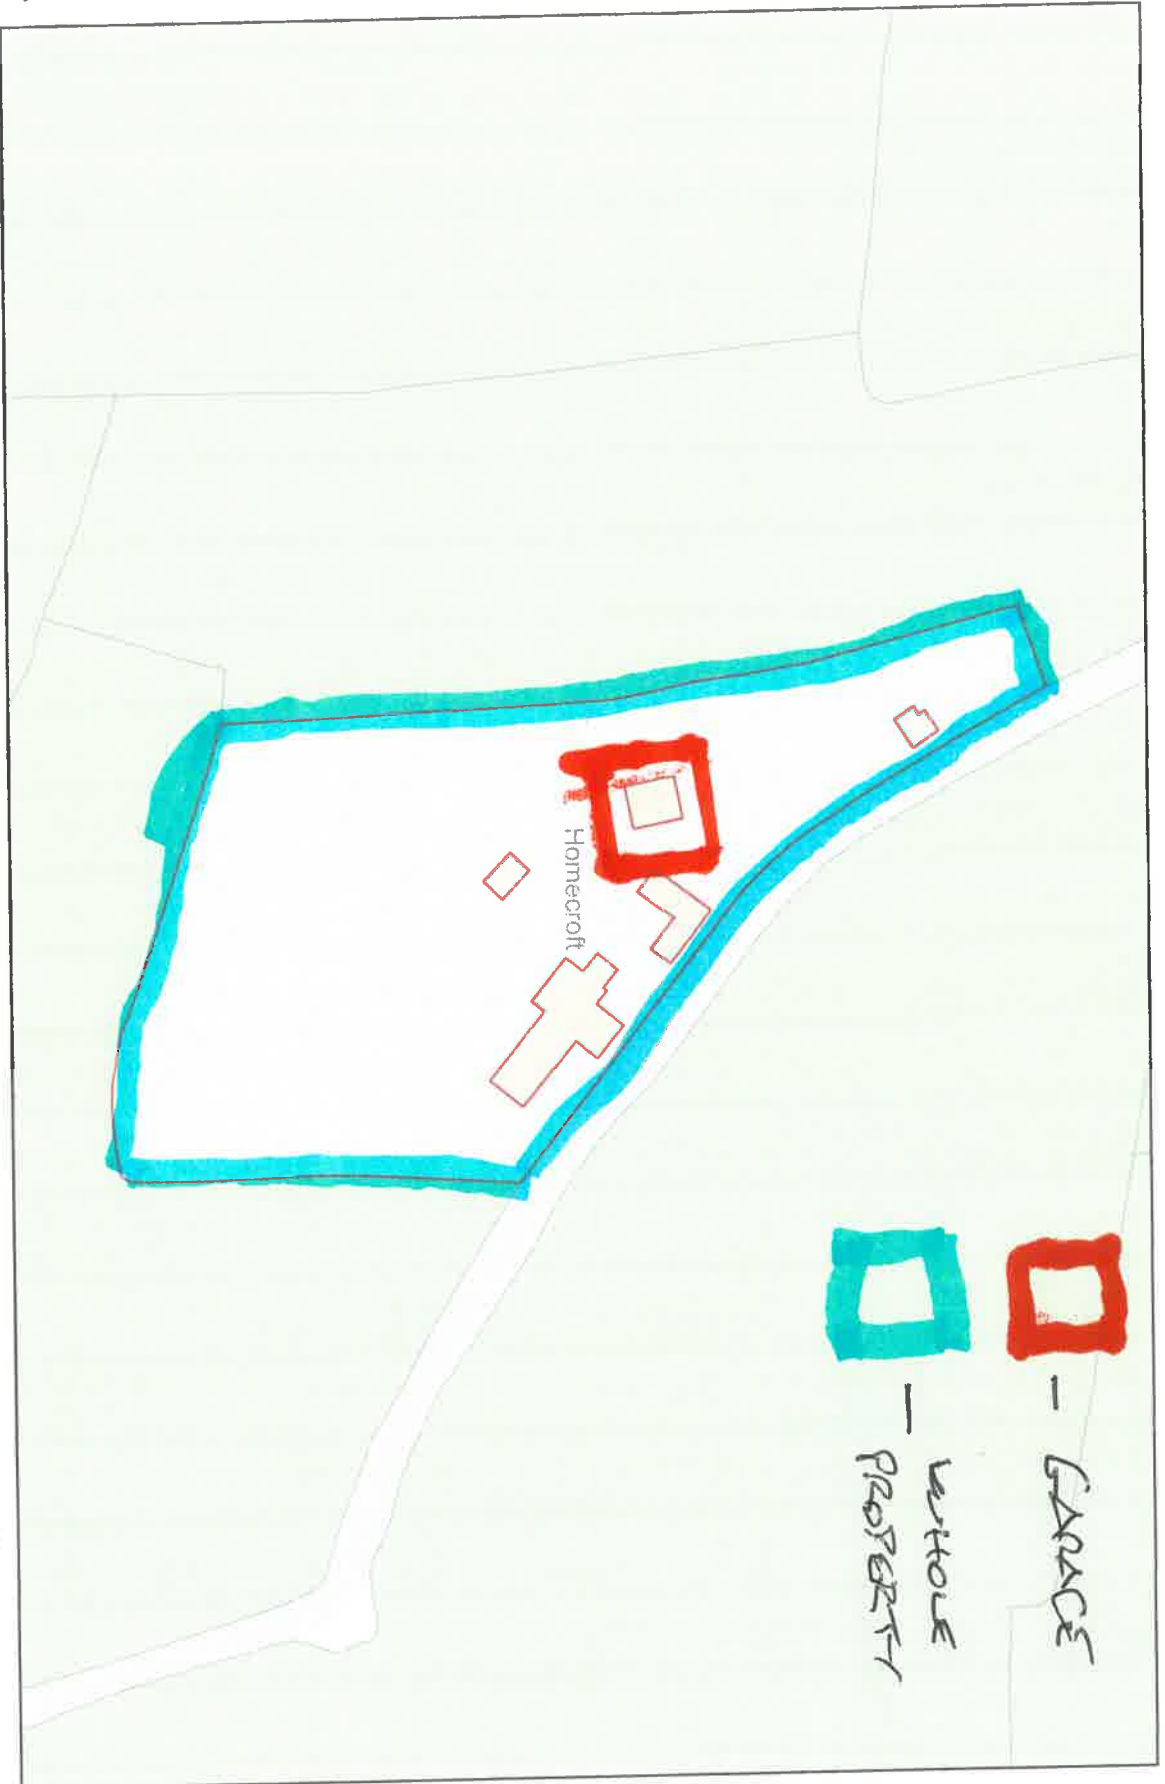

Location Plan

Site Address: Homecroft, Road From Waterhouse Cross To Bury Hill Cross, Chertton Fitzpaine, EX17 4BB

Date Produced: 03-Sep-2023

Scale: 1:1250 @A4

Planning Portal Reference: PP-12425255v1