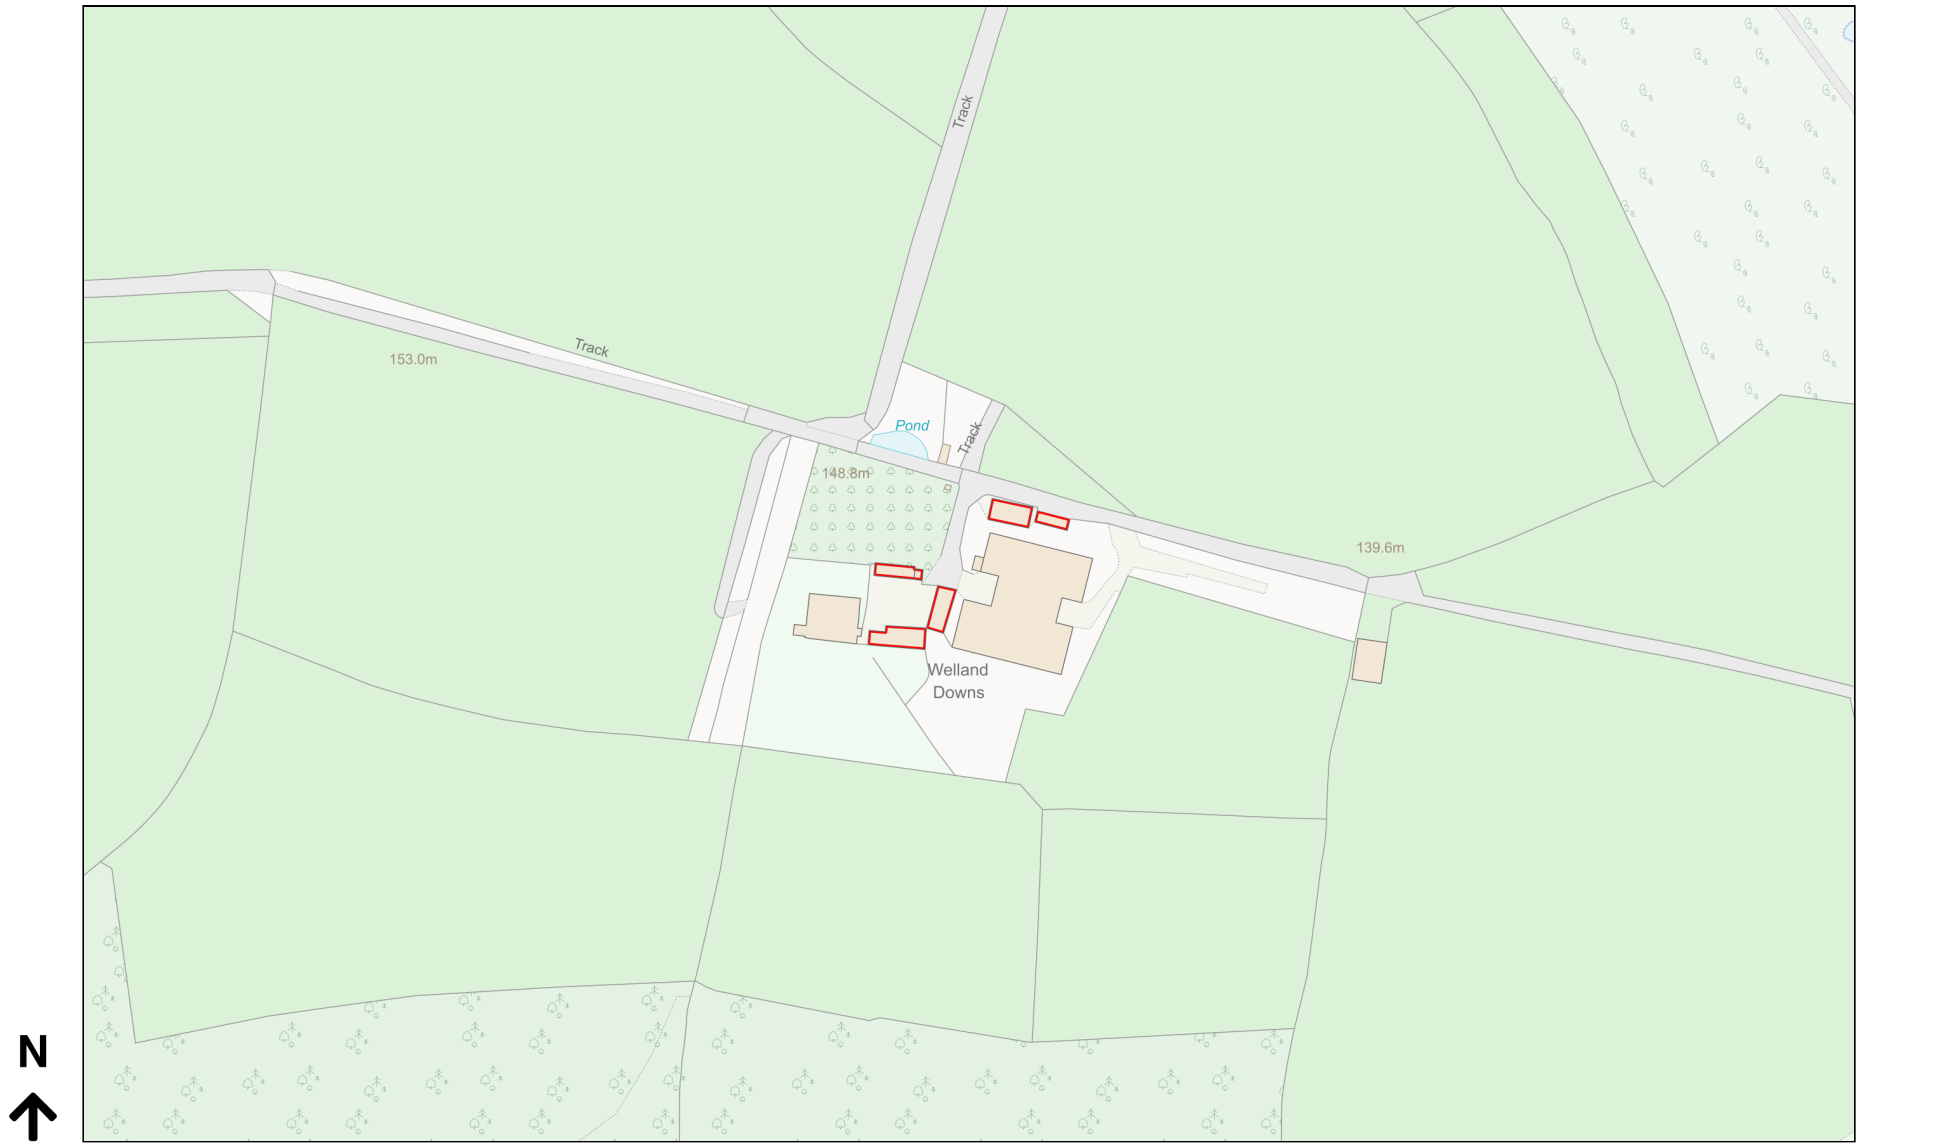

Location Plan

Site Address: Welland Down Farm, Lane Past Welland Downs, Sandford, EX17 4EN

Date Produced: 18-Sep-2023

Scale: 1:2500 @A4

Planning Portal Reference: PP-12428458v1