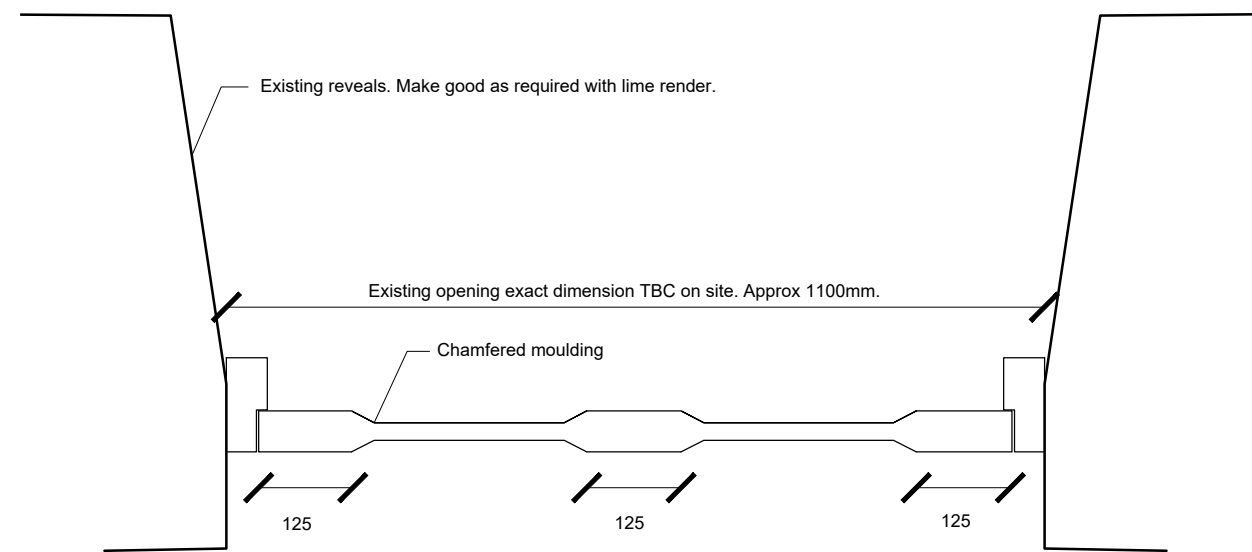

D2 - ELEVATION 1:10

D2 - SECTION 1:10

D2 SPECIFICATION
 Painted solid hardwood: Heritage colour range
 either - sage green; black or grey
 Ironmongery: Black hinges
 Black knockers
 Black knob handle

AM ANNIE MARTIN
 ARCHITECT