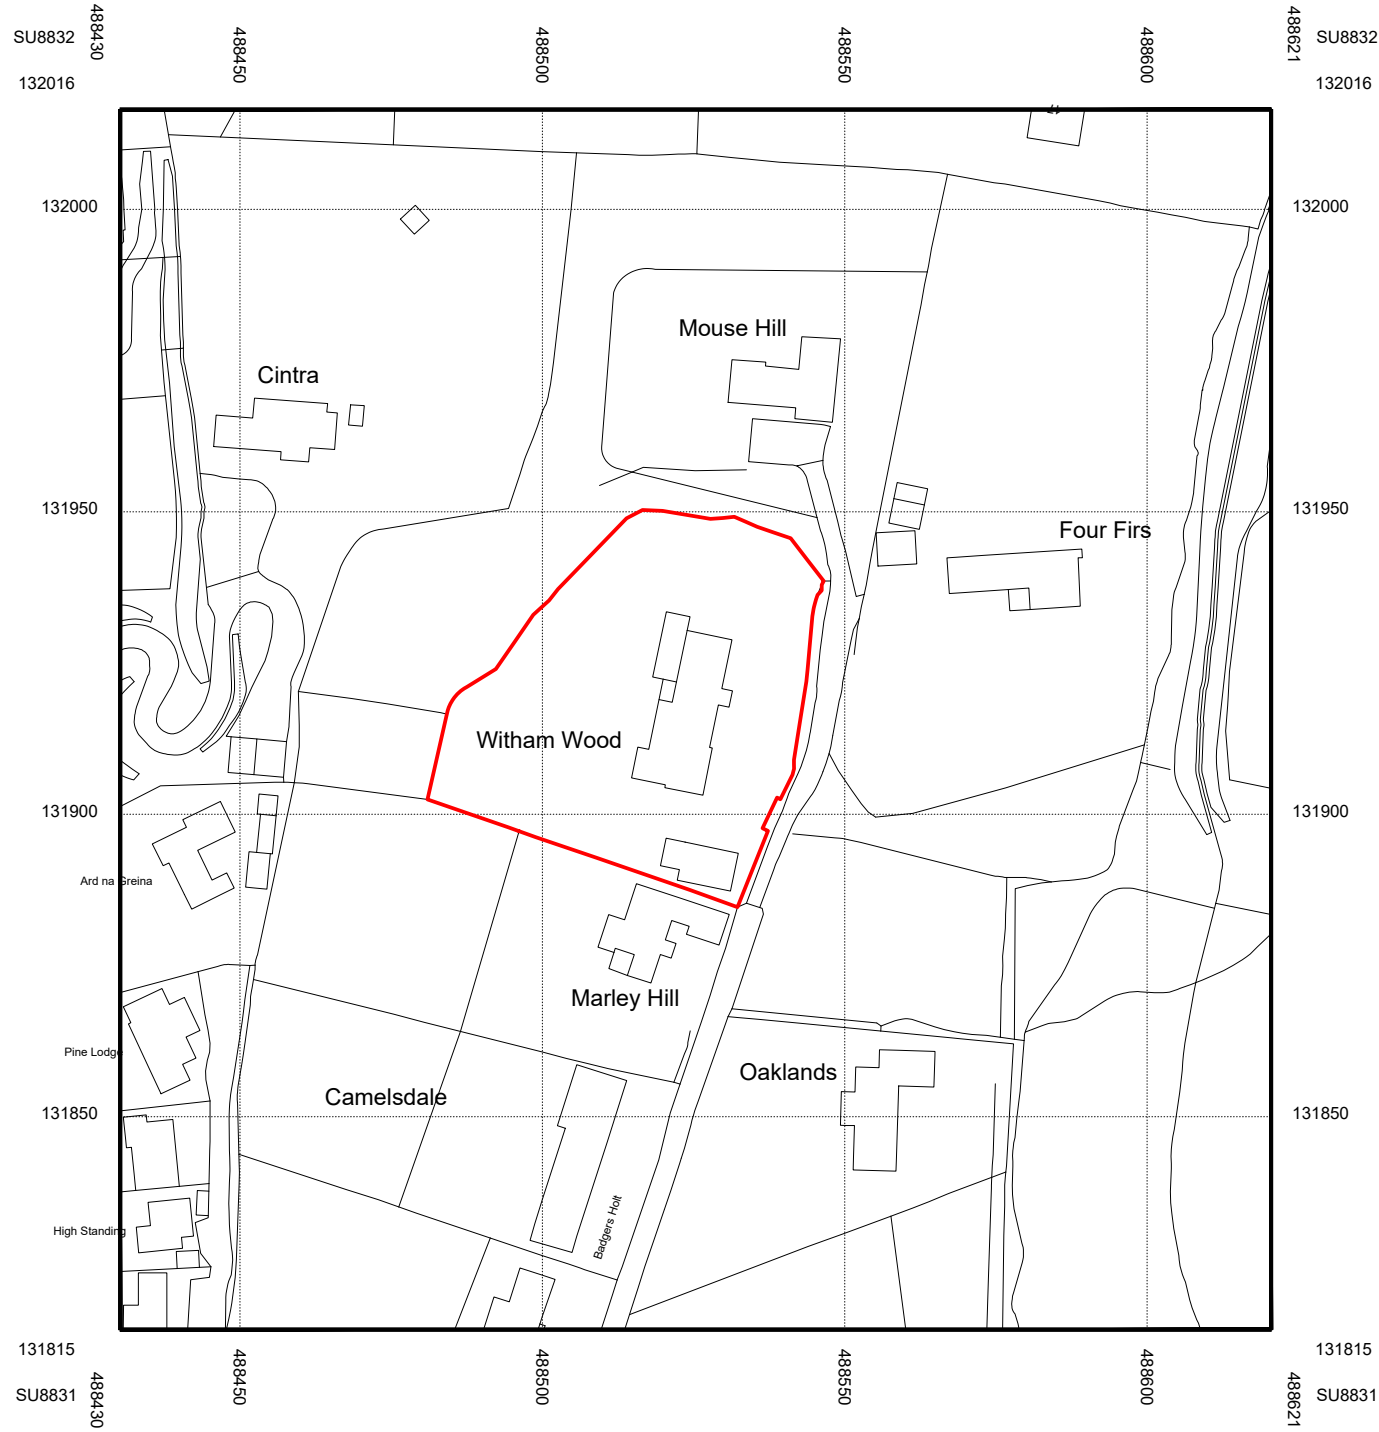

MapServe

© Crown copyright 2022 Ordnance Survey 100053143

ARCHETYPE CENTRAL
 ARCHITECTURAL & PLANNING SERVICES
 e-mail: info@archetypecentral.co.uk
 website: www.archetypecentral.co.uk

Project			
WITHAM WOOD, MARLEY LANE, HASLEMERE, SURREY GU27 3PZ			
Drawing title			
SITE LOCATION PLAN			
Drawing No.	Rev.	Scale	Date. Drawn by.
632/11		1:1250 @ A3	12/22 RS