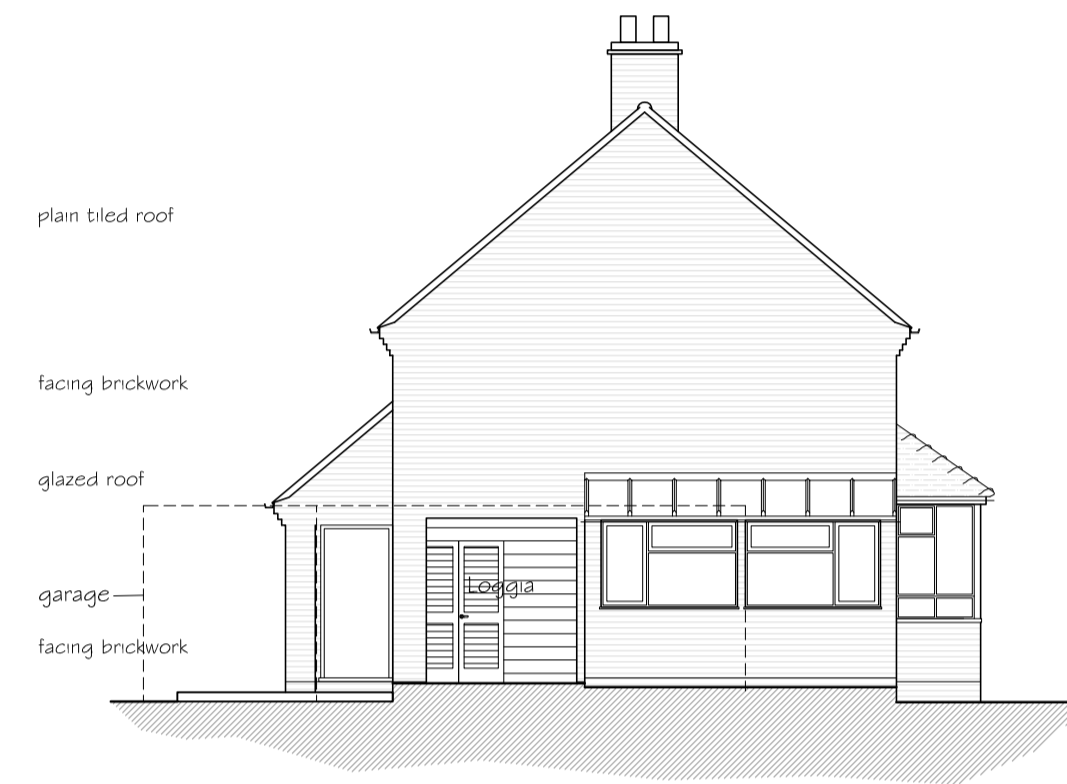

South Elevation

East Elevation

North Elevation

West Elevation

Typical Section

Ground Floor Layout

Roof Plan

First Floor Layout

Date August 2021 Scale 1:100 @ A1

Job No 871 Drawing No 01

Copyright (c) PNA