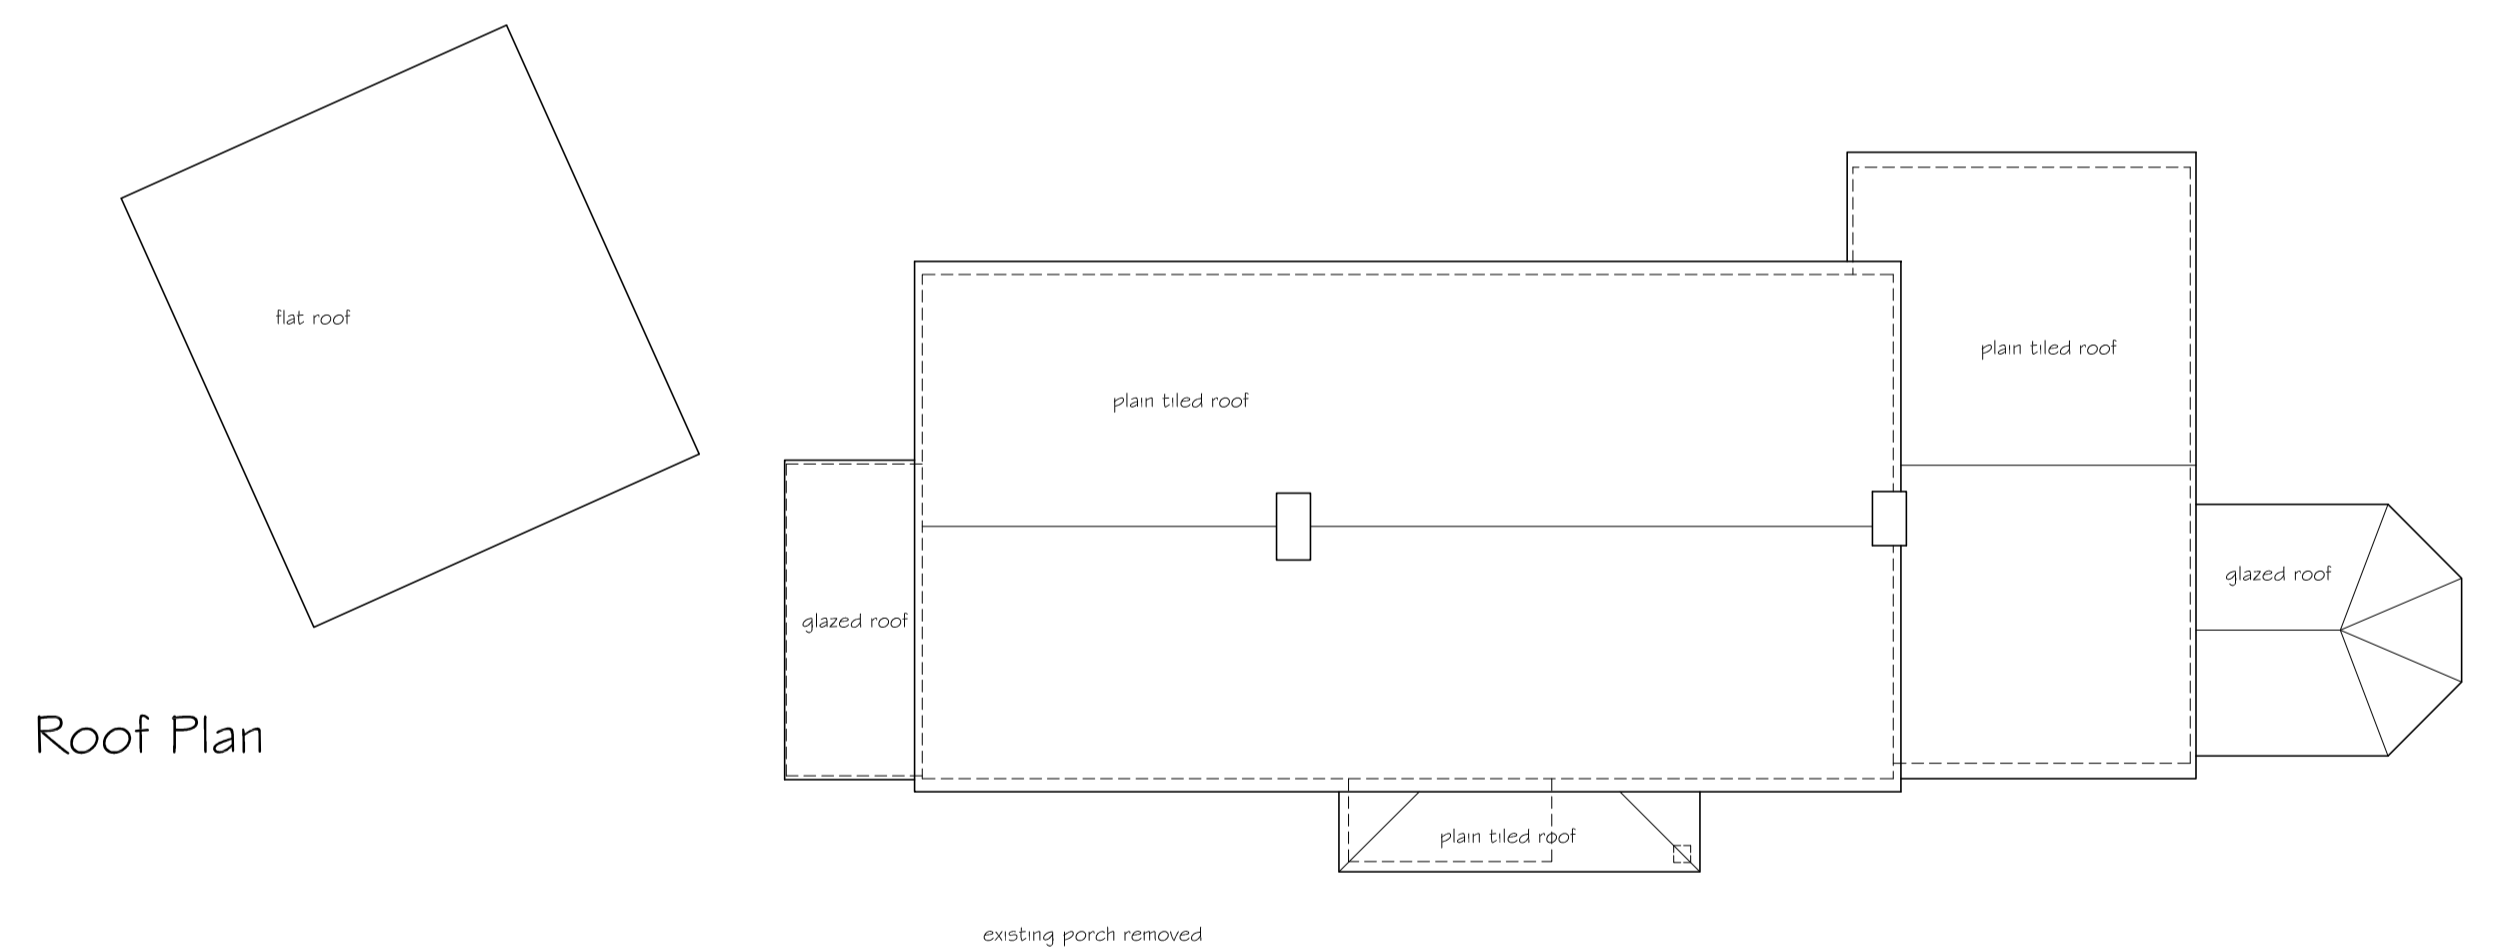

South Elevation

East Elevation

North Elevation

West Elevation

Typical Section

Ground Floor Layout

Roof Plan

First Floor Layout

Date August 2021 Scale 1:100 @ A1

Job No 871 Drawing No 01

Copyright (c) PNA