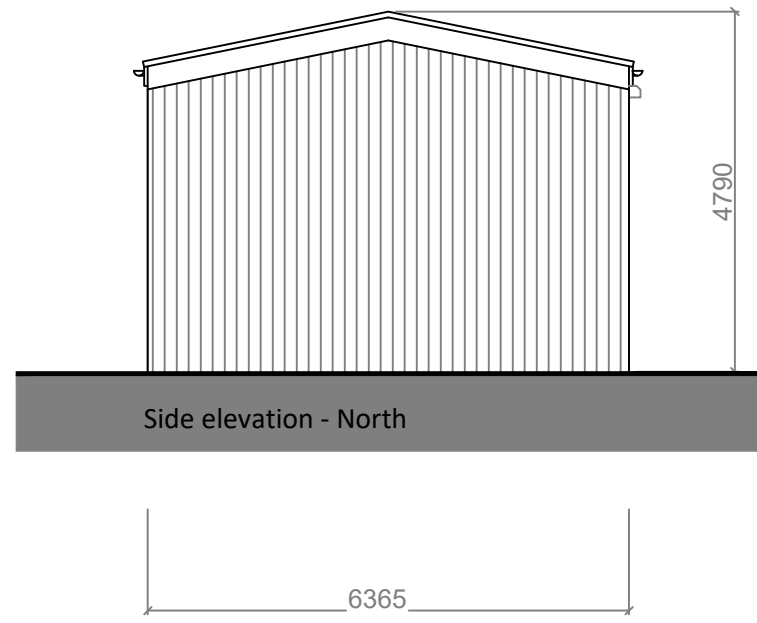

1:100 at A3

**BESPOKE architects**

Tel: 01243 373245

Mobile: 07970439156

**Project:**

Conversion of existing barn  
 South Lodge, Westwood Lane, Normandy  
 Guildford. GU3 2JE

**Drawing:**

EXISTING ELEVATIONS

23.253

Drawing: **S02**