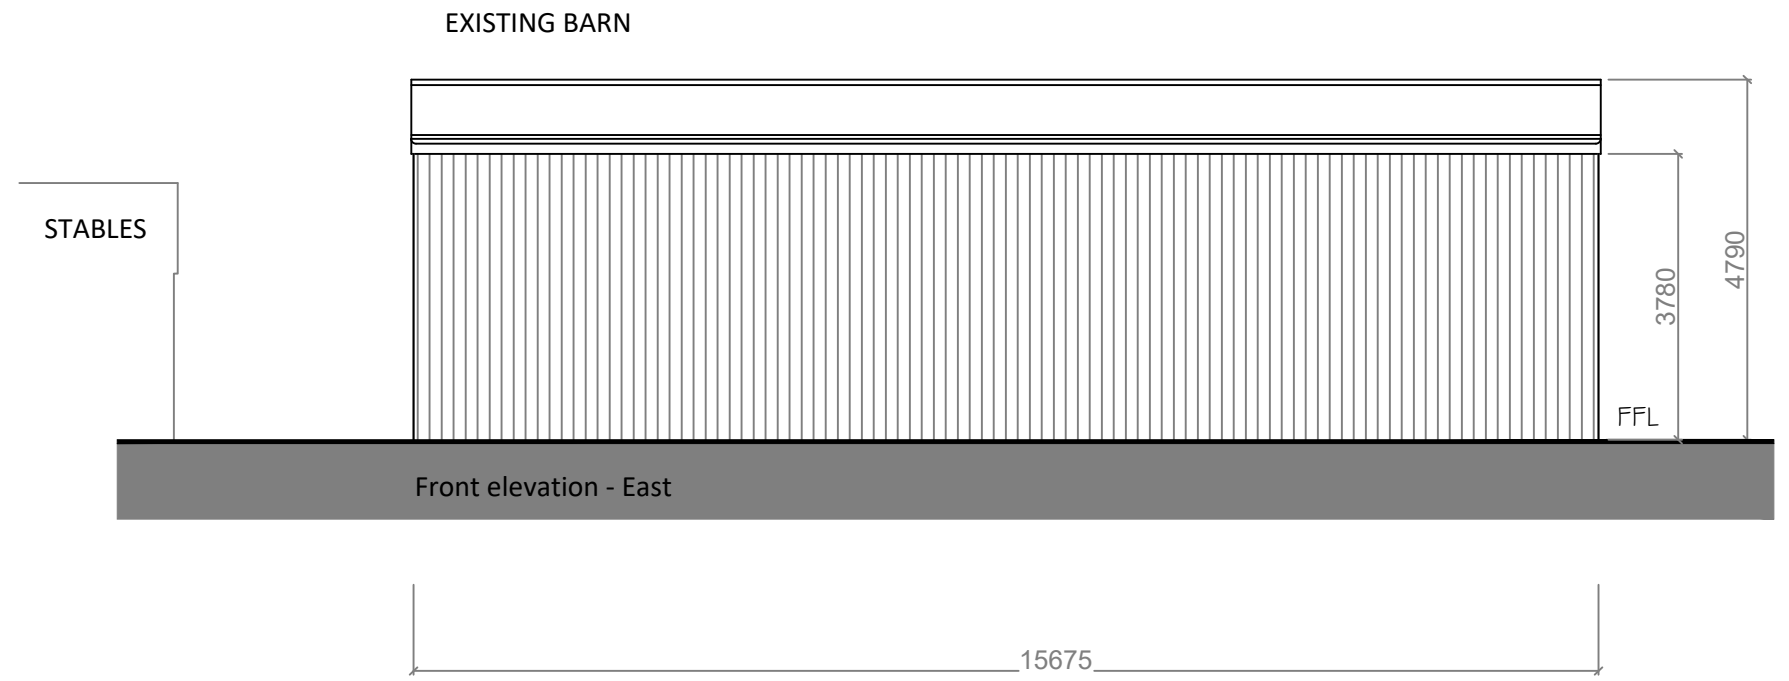

1:100 at A3

**BESPOKE architects**

Tel: 01243 373245

Mobile: 07970439156

**Project:**

Conversion of existing barn  
 South Lodge, Westwood Lane, Normandy  
 Guildford. GU3 2JE

**Drawing:**

EXISTING ELEVATIONS

23.253

Drawing: **S02**