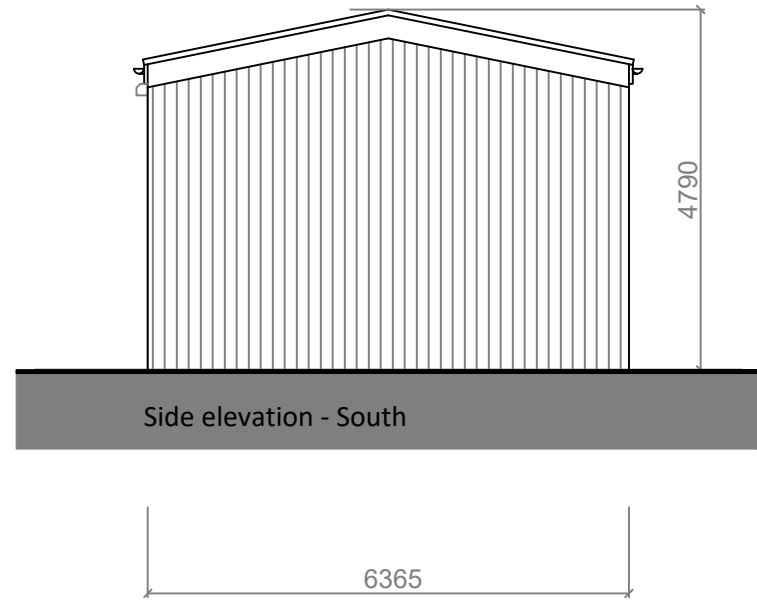

1:100 at A3

**BESPOKE architects**

Tel: 01243 373245

Mobile: 07970439156

**Project:**

Conversion of existing barn  
 South Lodge, Westwood Lane, Normandy  
 Guildford. GU3 2JE

**Drawing:**

EXISTING ELEVATIONS

23.253

Drawing: **S02**