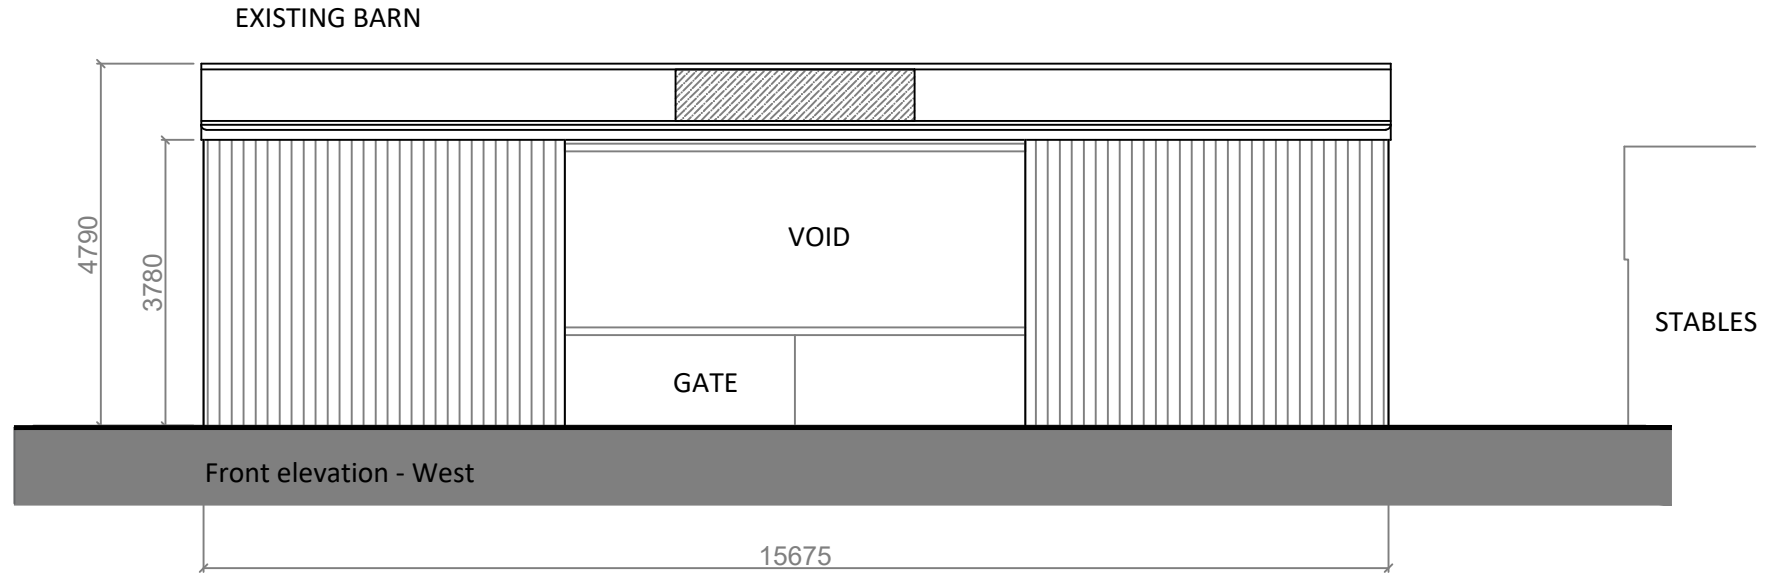

1:100 at A3

**BESPOKE architects**

Tel: 01243 373245

Mobile: 07970439156

**Project:**

Conversion of existing barn  
 South Lodge, Westwood Lane, Normandy  
 Guildford. GU3 2JE

**Drawing:**

EXISTING ELEVATIONS

23.253

Drawing: **S02**