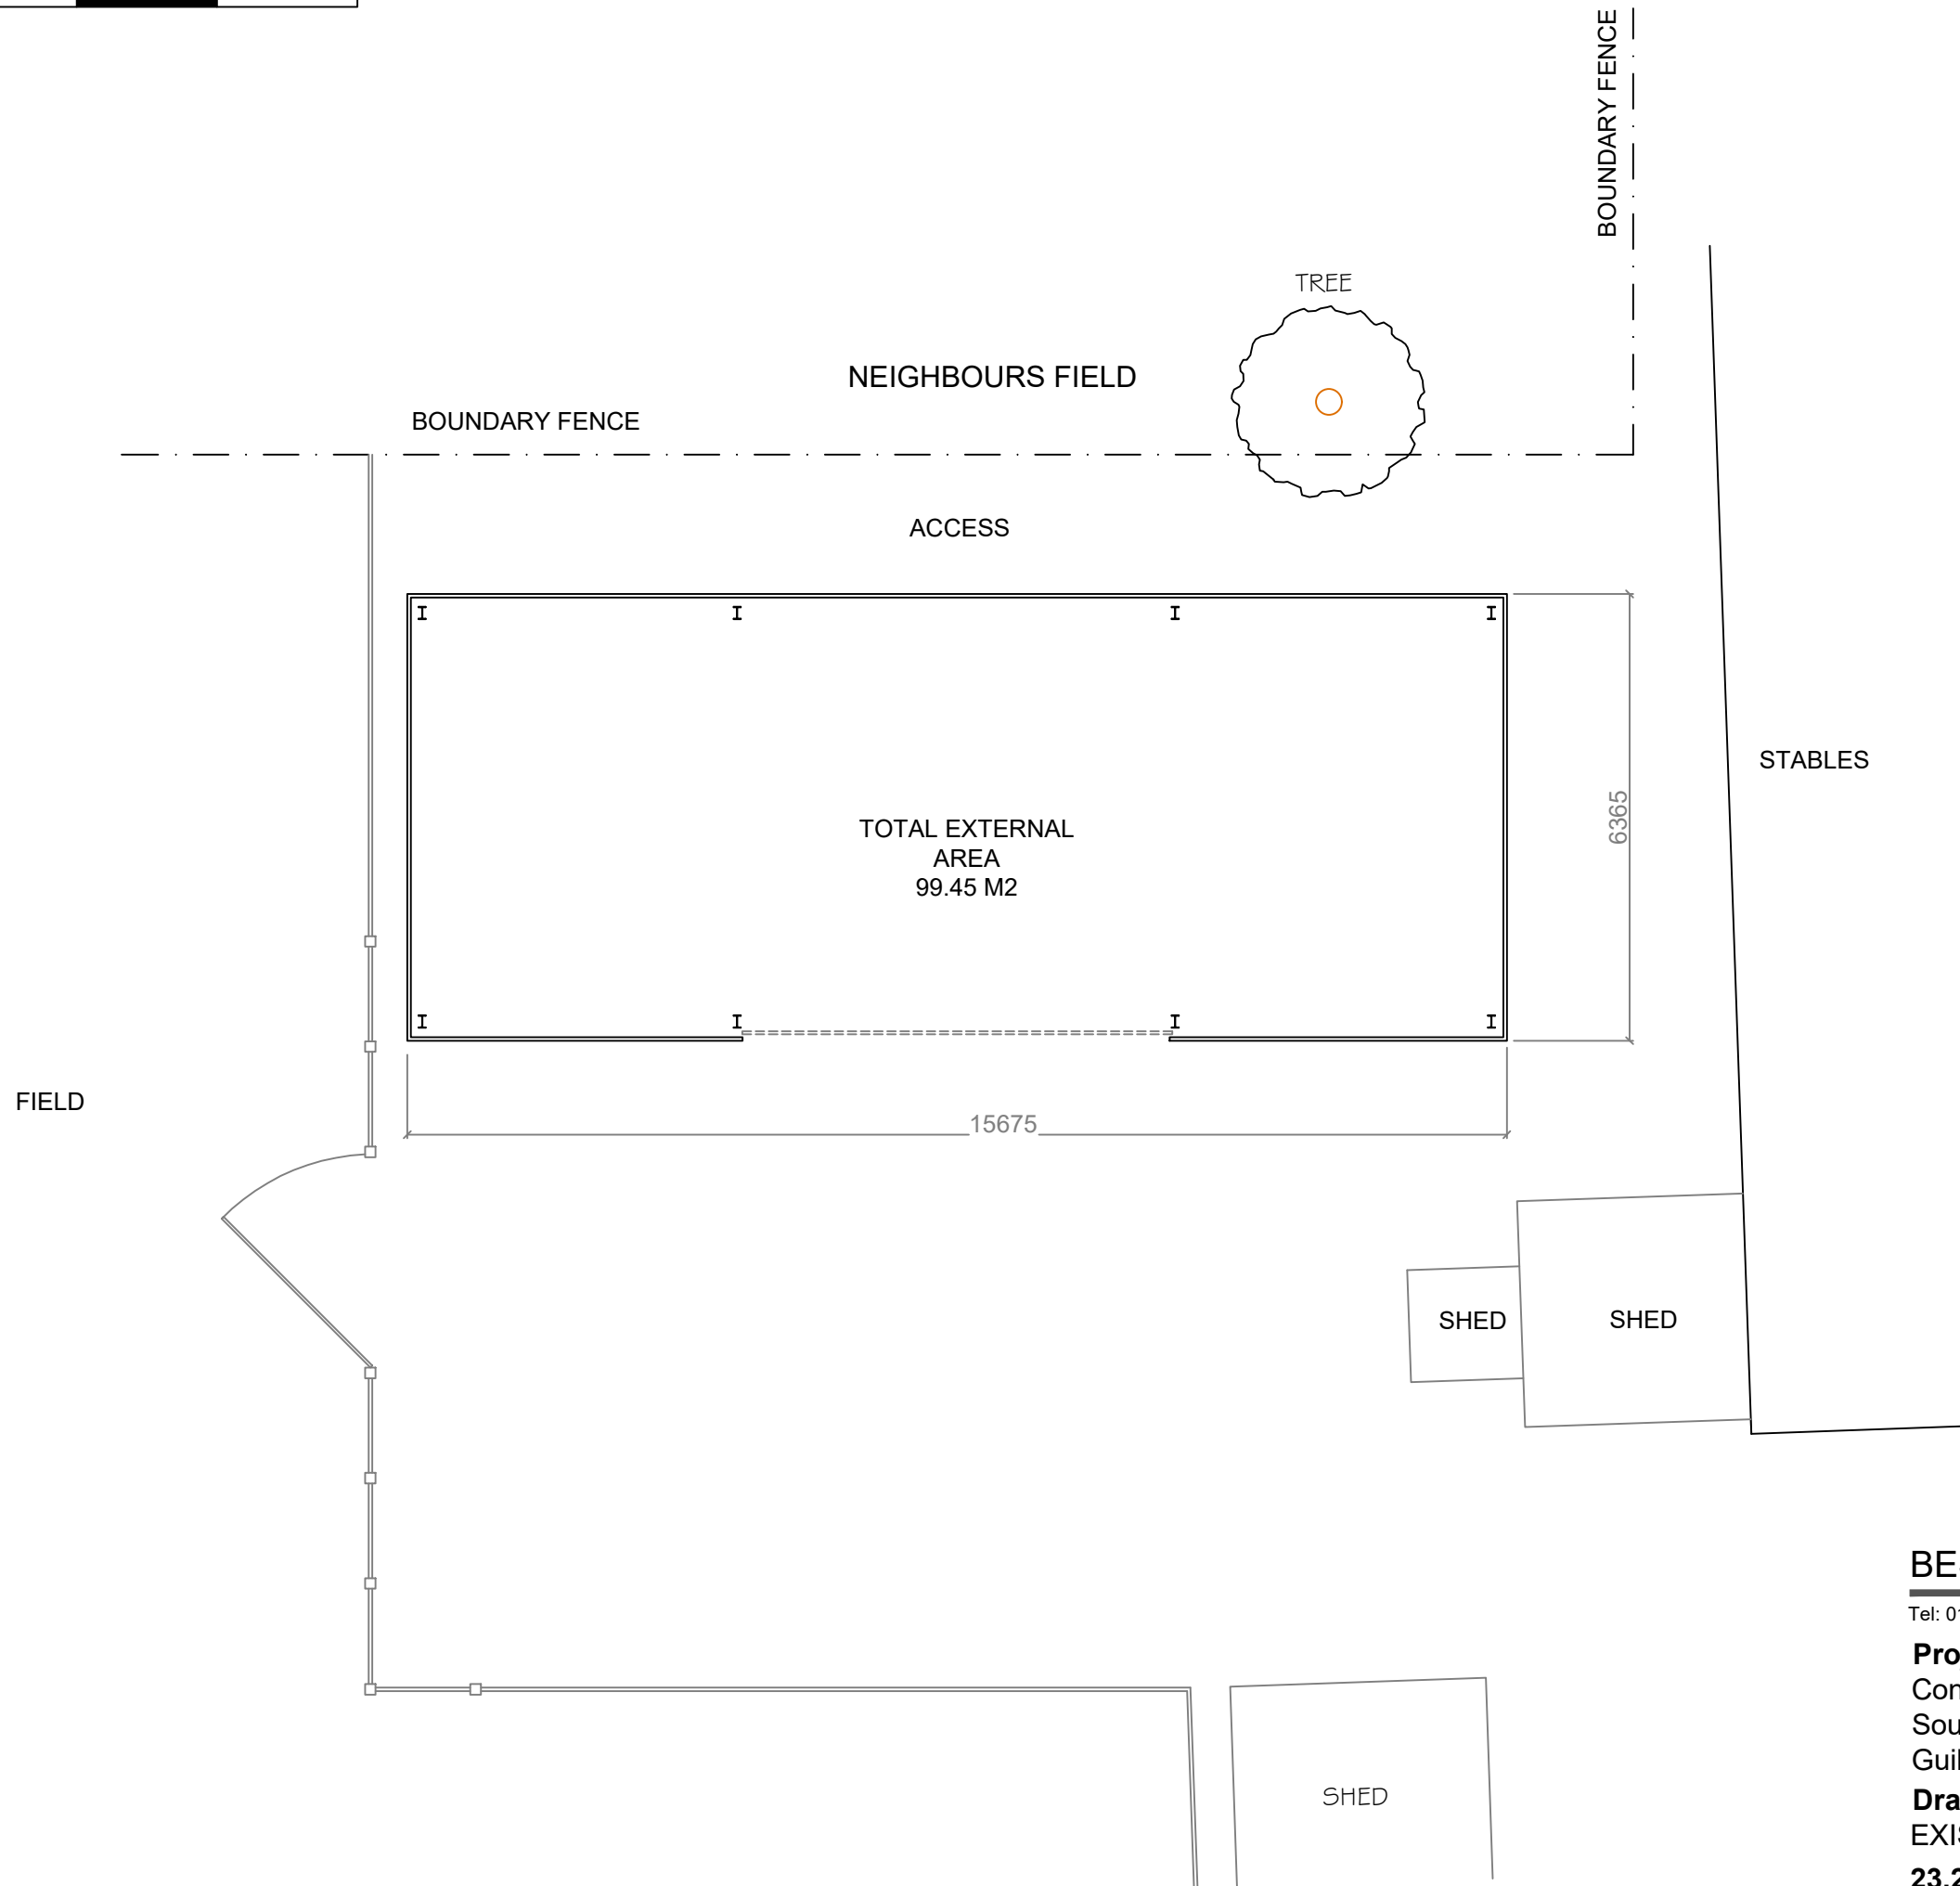

1:100 at A3

BESPOKE architects

Tel: 01243 373245

Mobile: 07970439156

Project:

Conversion of existing barn
South Lodge, Westwood Lane, Normandy
Guildford. GU3 2JE

Drawing:

EXISTING SITE PLAN

23.253

Drawing: S03