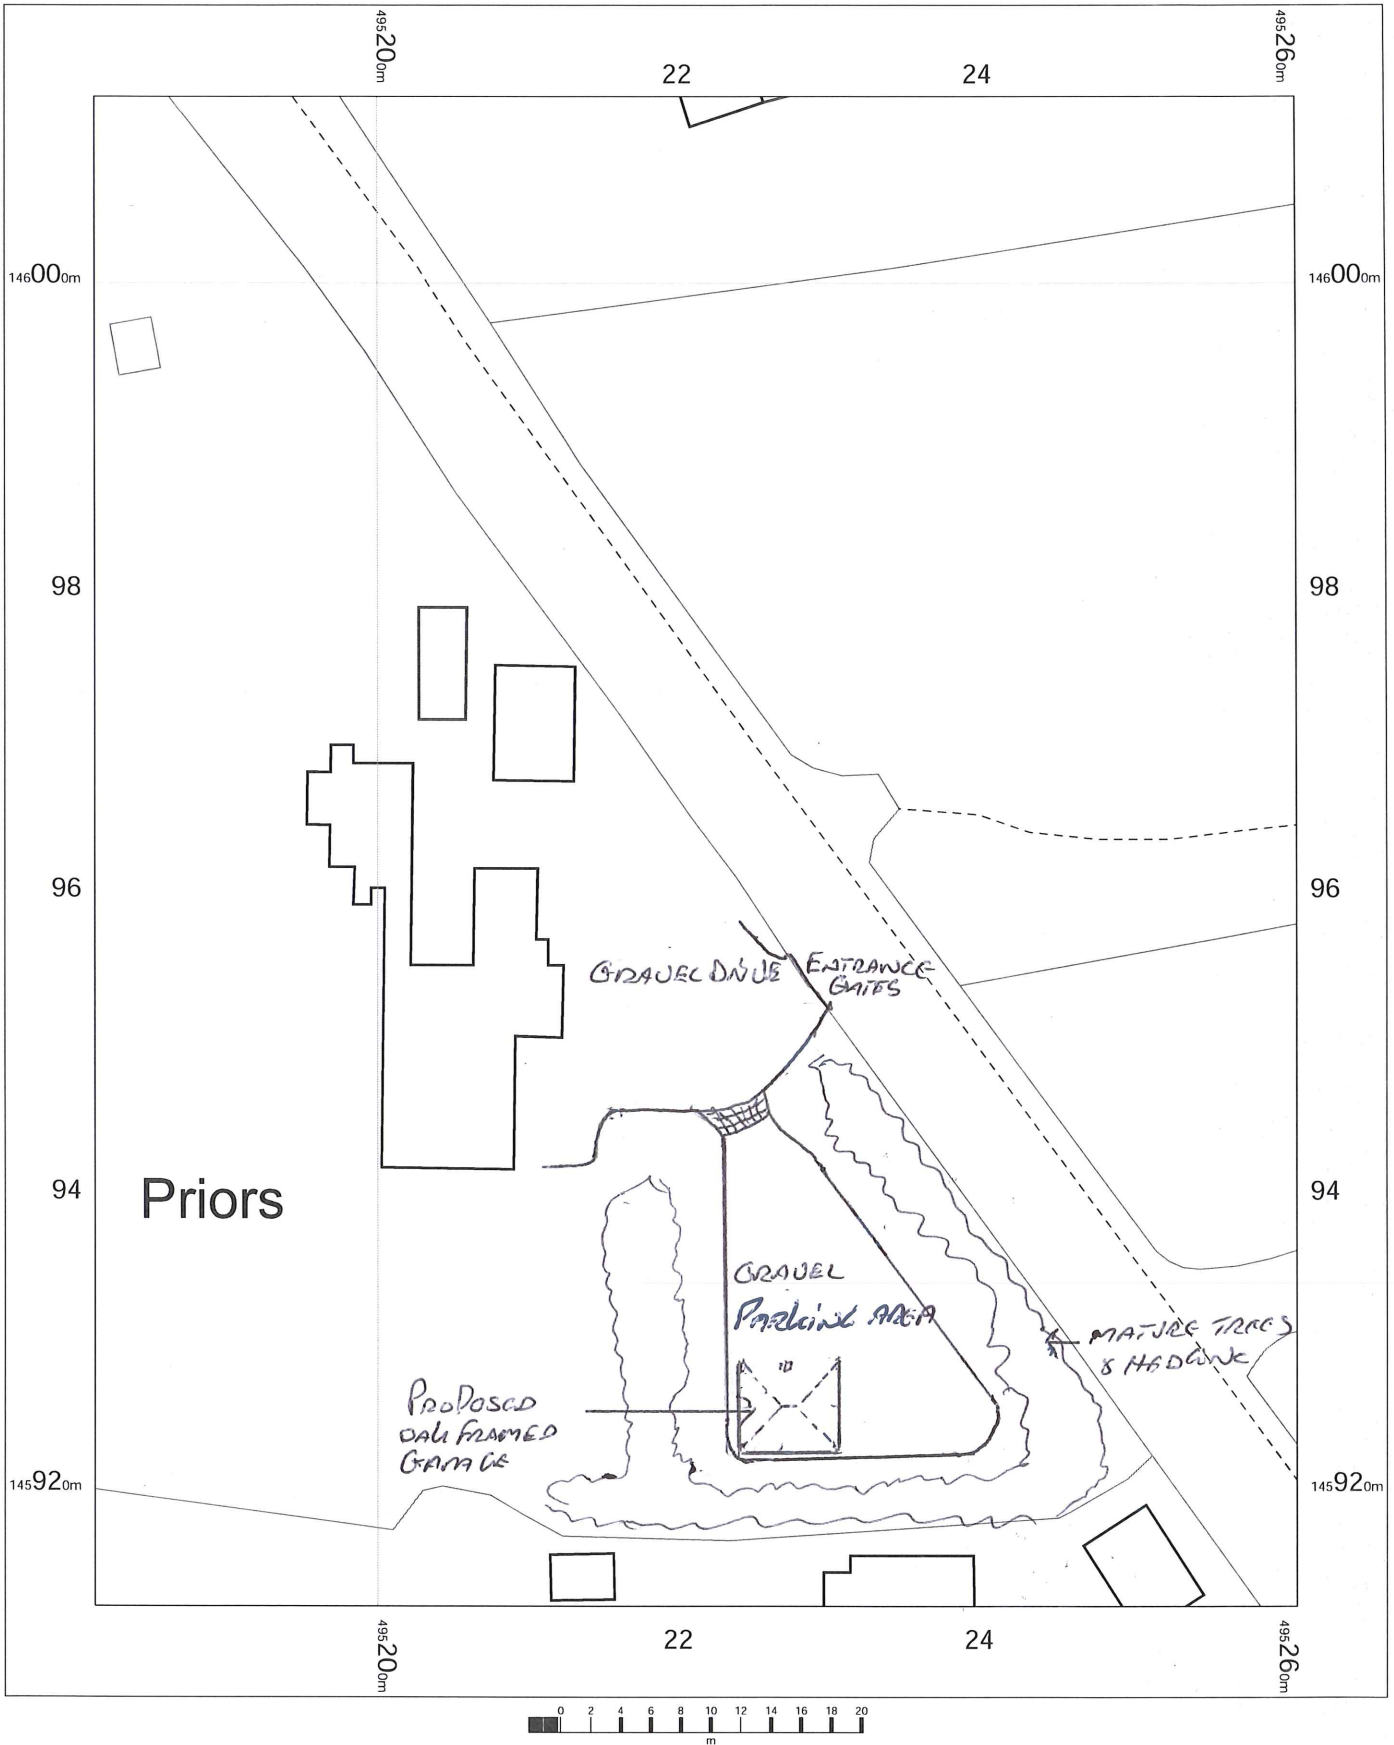

# BLOCK PLAN

Priors  
Priorsfield Road  
Godalming  
Surrey  
GU7 2RG  
  
Drawing Number SOB002

OS MasterMap 1250/2500/10000 scale  
Tuesday, September 5, 2023, ID: CM-01123840  
[www.centremapslive.co.uk](http://www.centremapslive.co.uk)

1:500 scale print at A4, Centre: 495221 E, 145962 N

© Crown Copyright Ordnance Survey. Licence no. AC0000849896

FOR ALL THE BEST OF LIVE