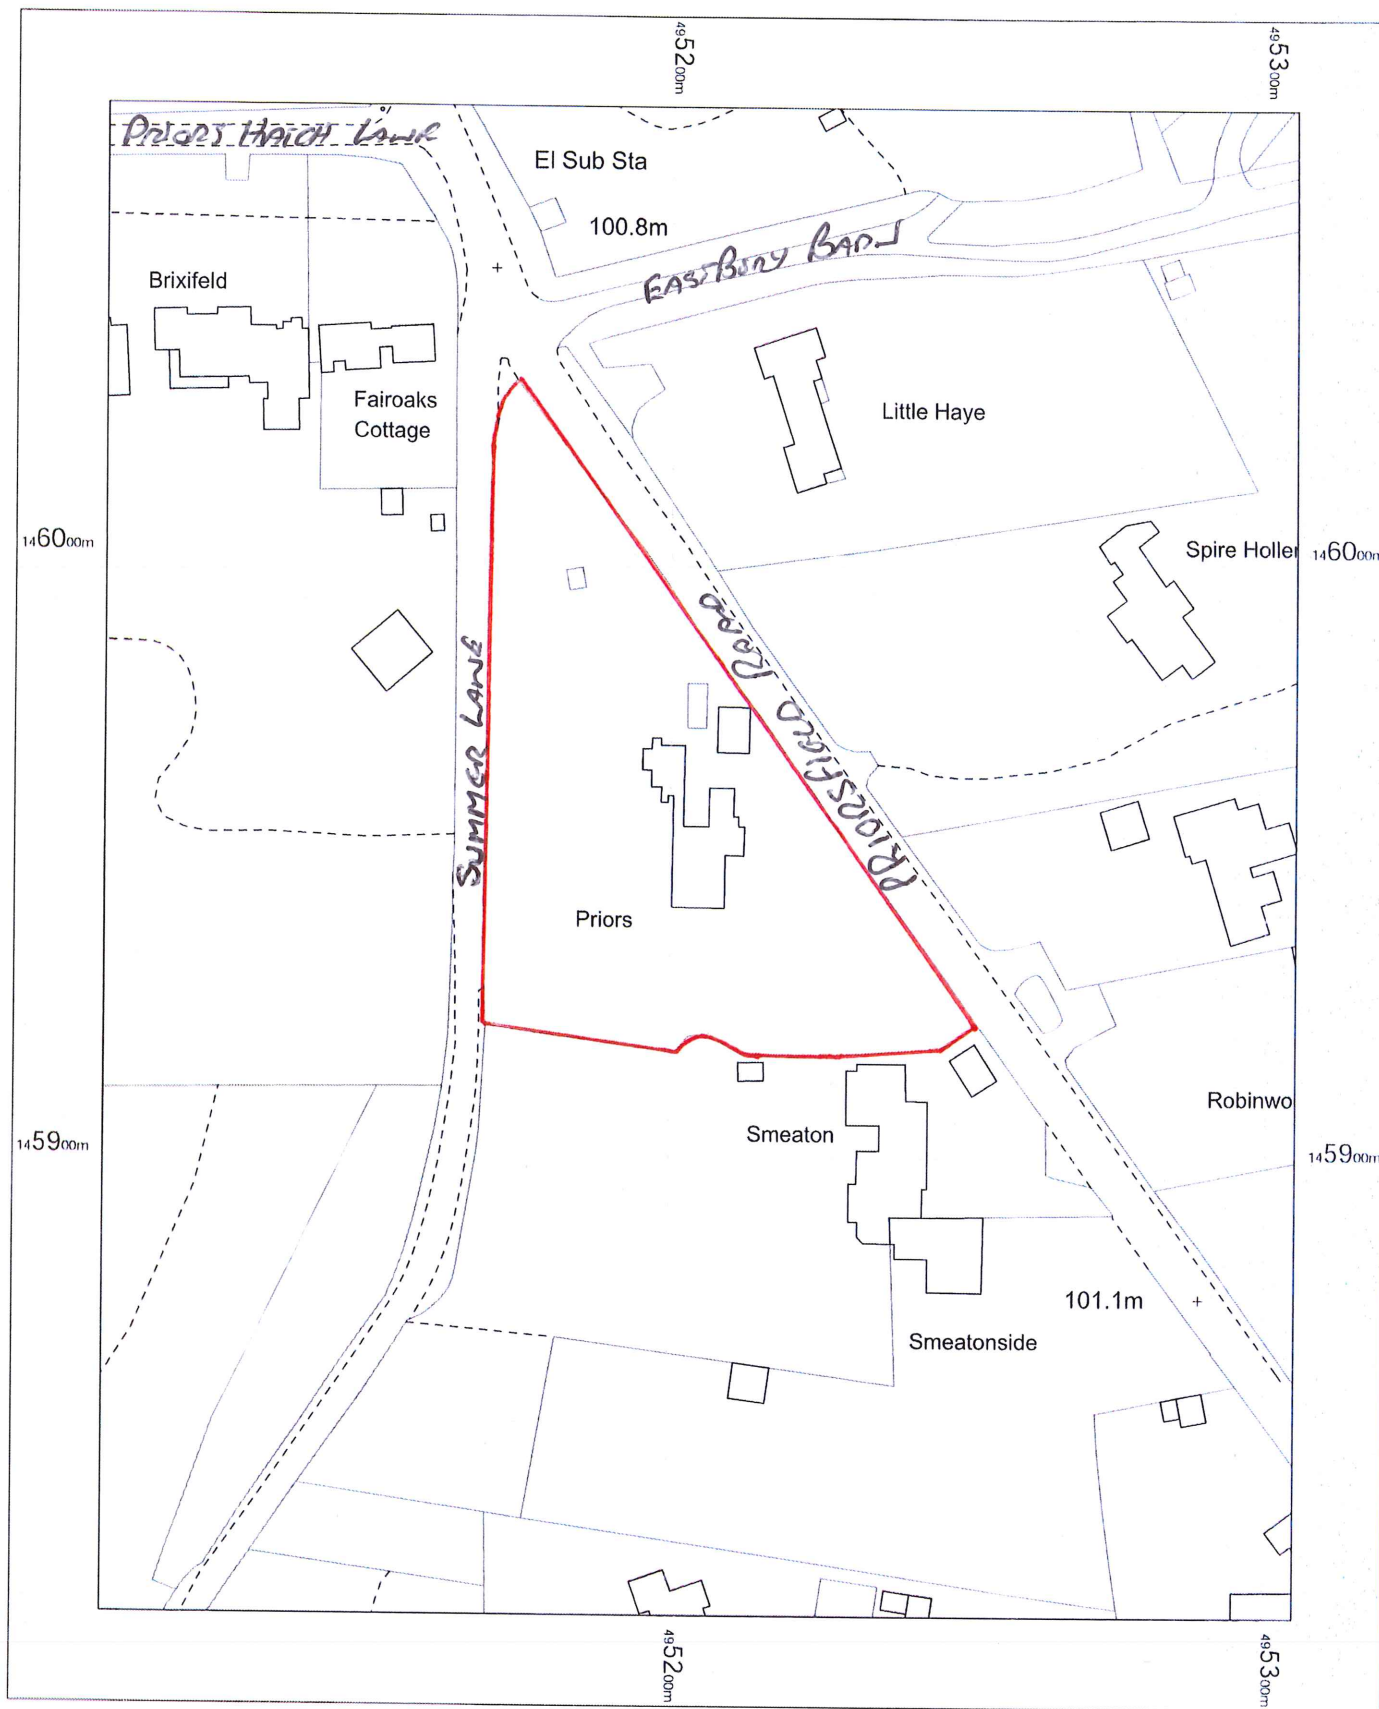

LOCATION PLAN

Priors
Priorsfield Road
Godalming
Surrey
GU7 2RG

Drawing Number: SOB001

OS MasterMap 1250/2500/10000 scale
Monday, August 14, 2023, ID: CM-01120077
www.centremapslive.co.uk

1:1250 scale print at A4, Centre: 495205 E, 145949 N

©Crown Copyright Ordnance Survey, Licence no. AC0000849896