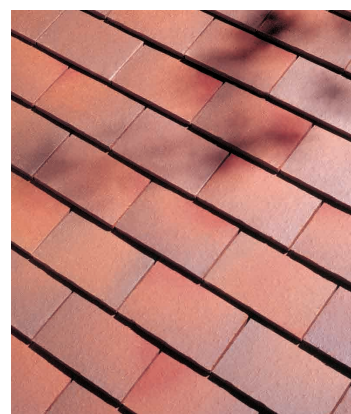

Brown Antique

Smoothfaced/Sandfaced

A traditional natural mixture of rich red, brown and blue multi-coloured tiles that adds character to any building. These varied colours are produced by skilled control of the burning process and cannot be reproduced by artificial means.

Left: Brown antique tiles give a traditional appearance to the redevelopment of Shanklin Manor, IOW. Ornamental detailing has been restored with the use of bands of club tiles, bonnet hips and ornamental finials.

Bottom left: Fox Homes used brown antique plain smooth and club tiles and other natural materials to create this quality new build home.

Above: Dreadnought's brown antique clay roof tiles were used to sympathetically restore the roof on the Grade II listed Engine Room at Walthamstow Wetlands in East London

Right: This former lodge house in Shropshire has been renovated and reroofed using brown antique sanded fishtail ornamental tiles

Bottom: Brown antique smoothfaced tiles on a luxury Octagon home.