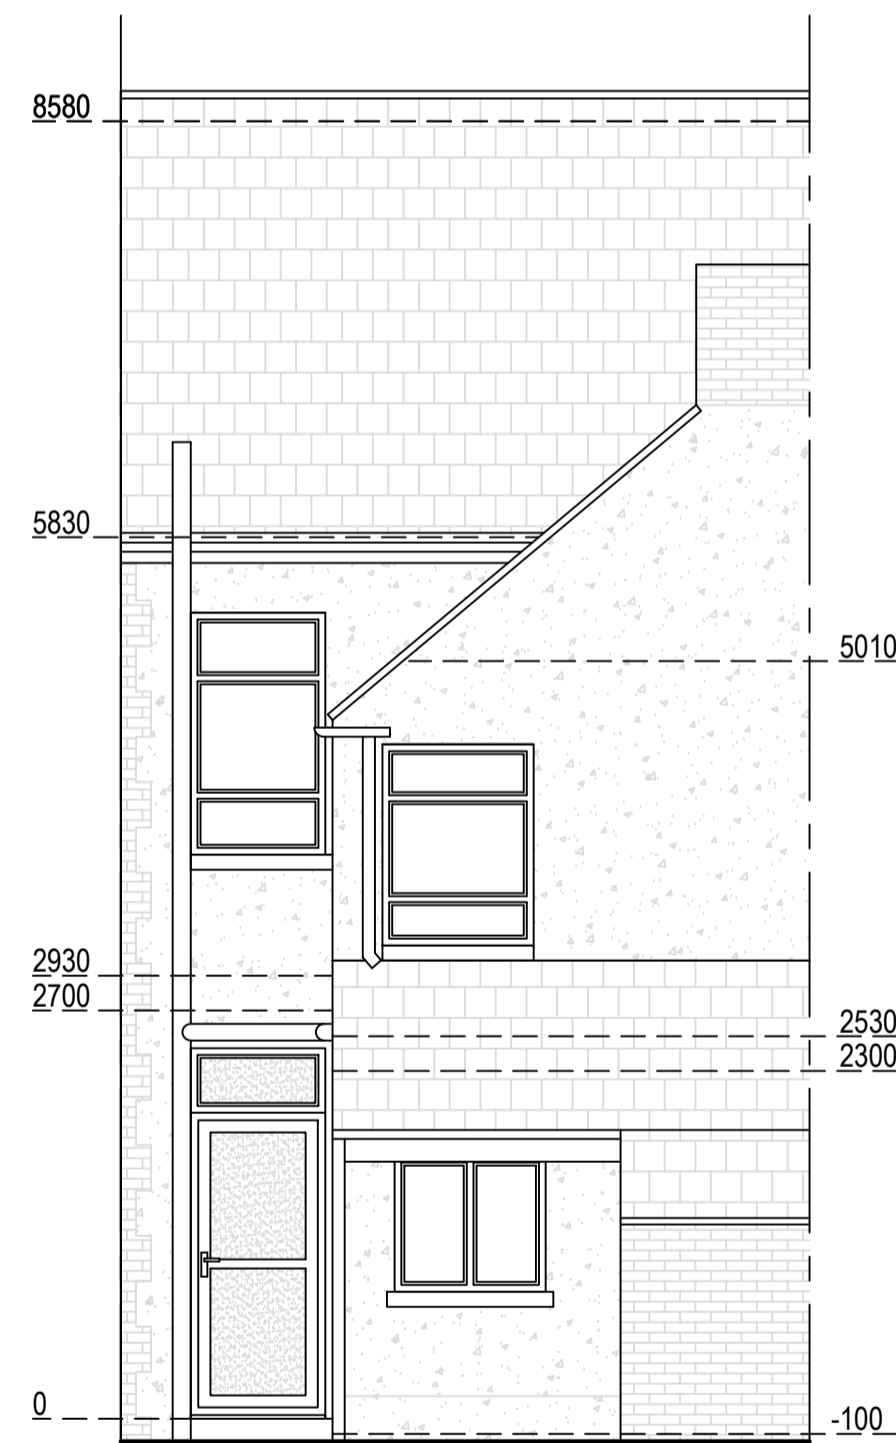

Existing Northwest Elevation
Scale 1:50

Existing Southwest Elevation
Scale 1:50

Existing Southeast Elevation
Scale 1:50

Existing Northeast Elevation
Scale 1:50

Arkiplan
74 Cardiff Road, CF15 7QE • Enquiries@ArkiPlan.co.uk

Site	2 Talygarn Street, Heath, Cardiff CF14 3PT	Date	14.08.2023
		Sheet	23-0490 D04 REV 2
		Job	New Extension & Loft Conversion
		Scale	As Shown@A1
Title Number	WA798408	Title	As Shown