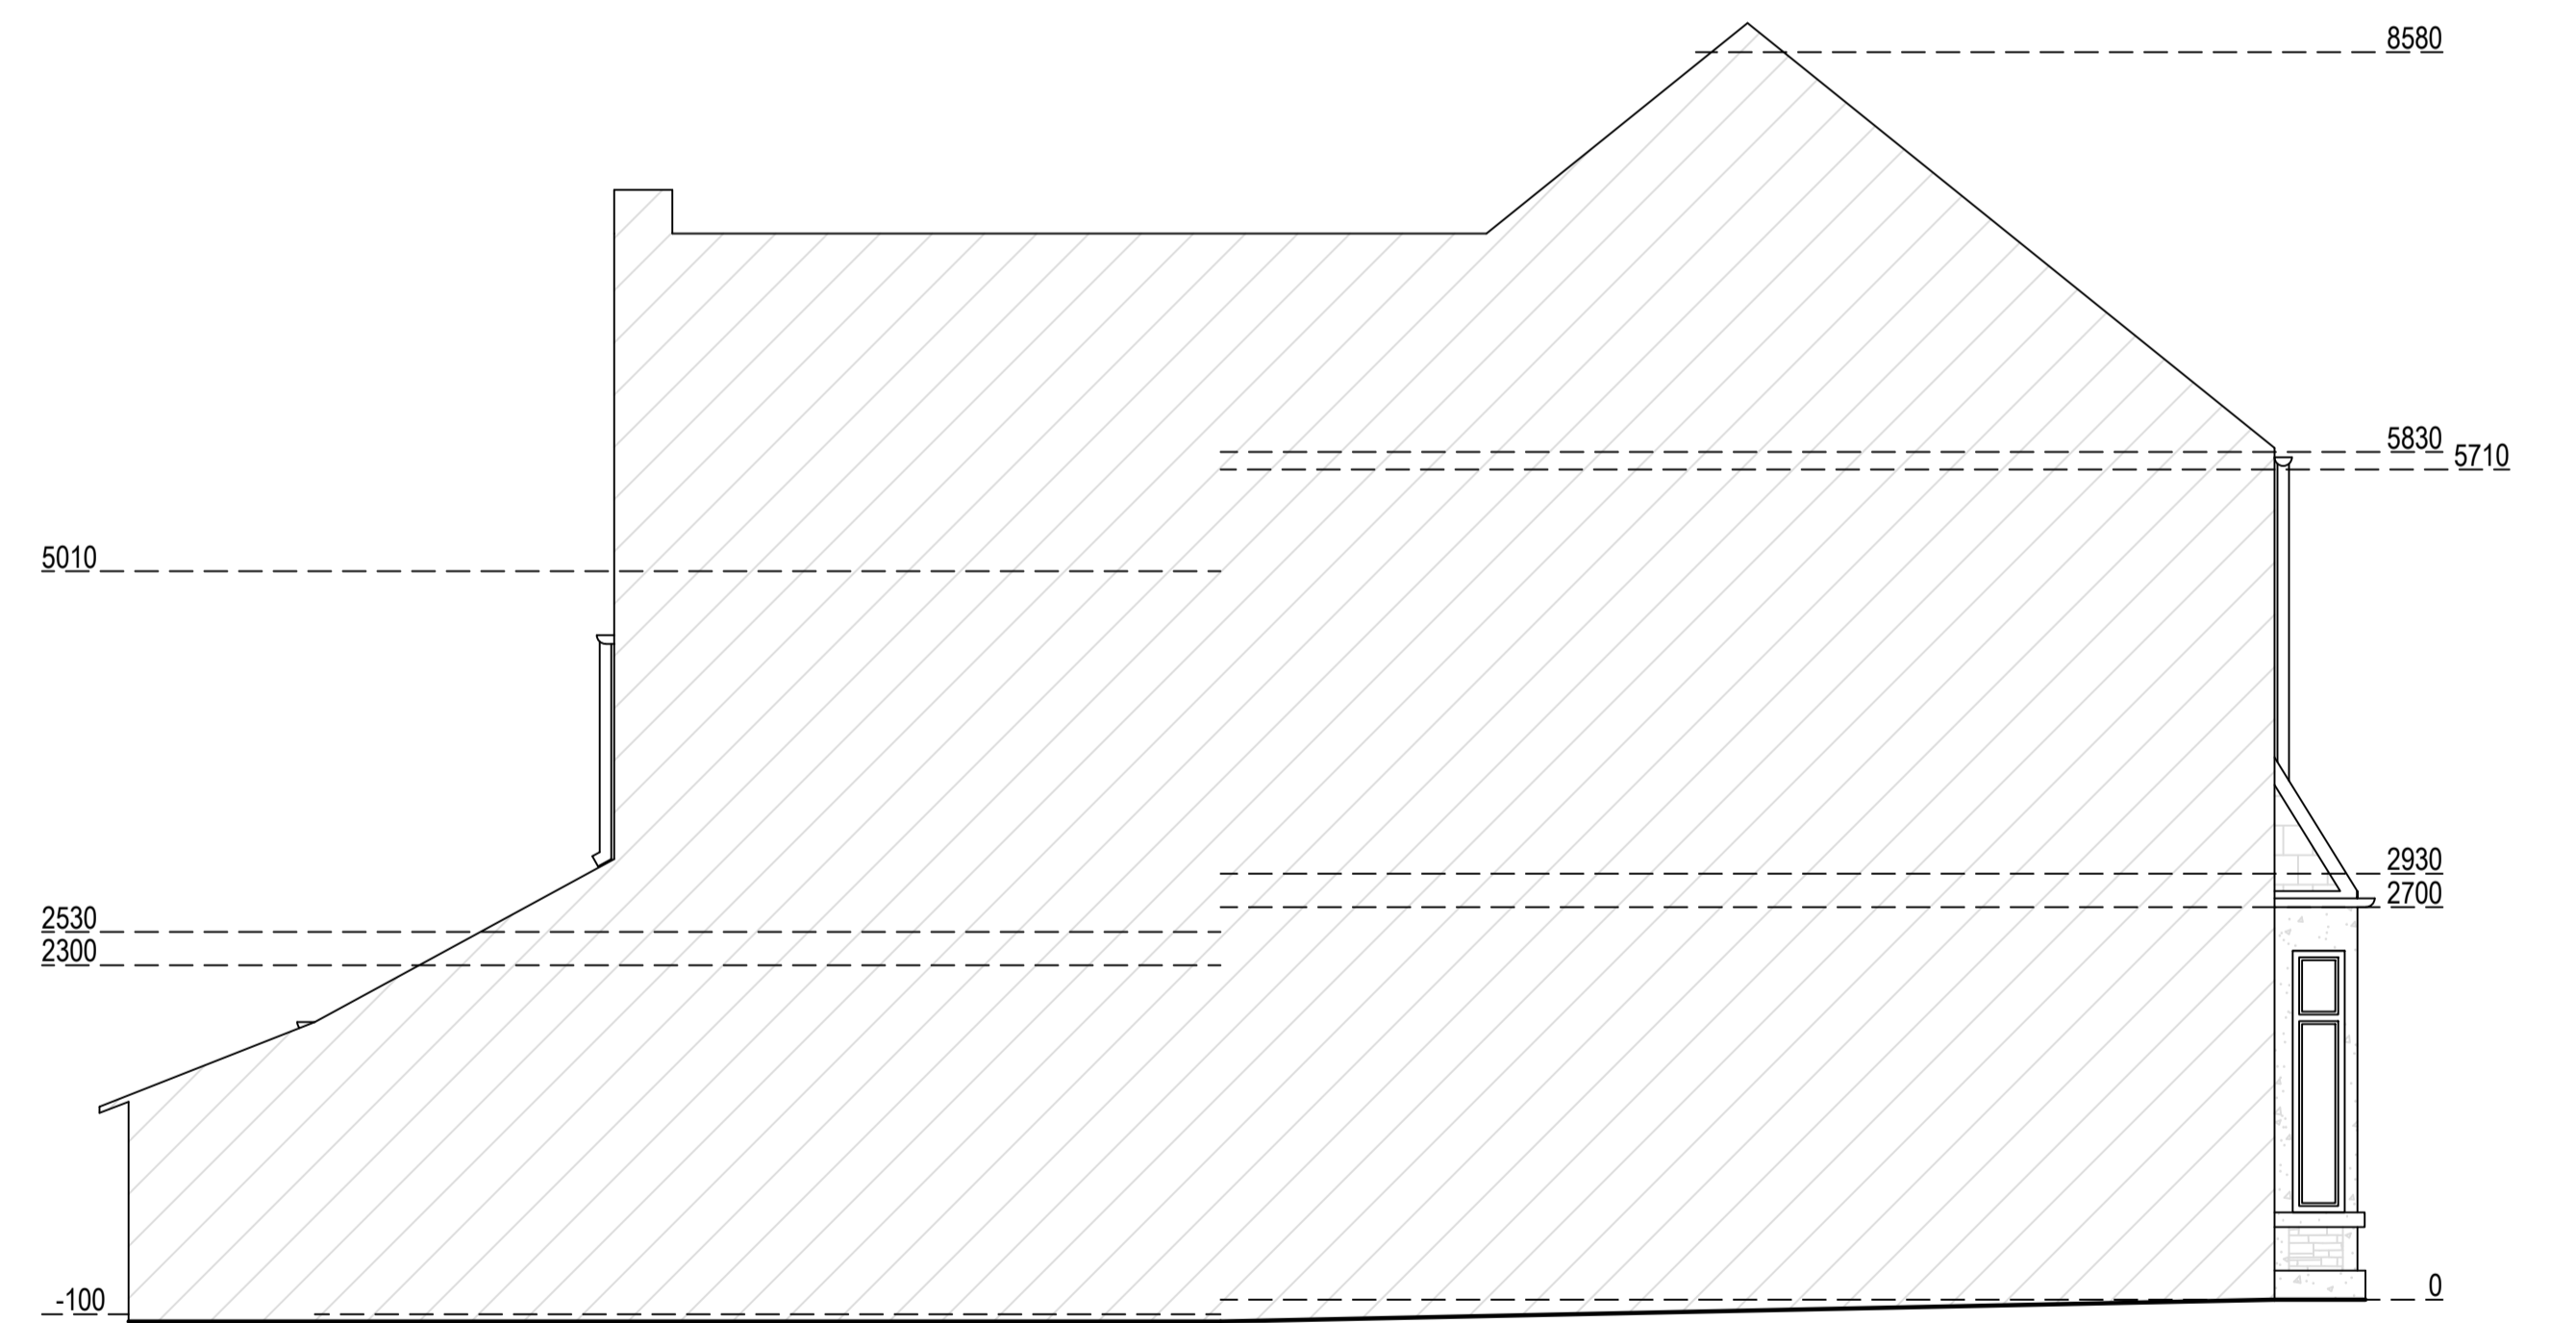

Existing Northwest Elevation
Scale 1:50

Existing Southwest Elevation
Scale 1:50

Existing Southeast Elevation
Scale 1:50

Existing Northeast Elevation
Scale 1:50

Arkiplan
74 Cardiff Road, CF15 7QE • Enquiries@ArkiPlan.co.uk

Site	2 Talygarn Street, Heath, Cardiff CF14 3PT	Date	14.08.2023
		Sheet	23-0490 D04 REV 2
		Job	New Extension & Loft Conversion
		Scale	As Shown@A1
Title Number	WA798408	Title	As Shown