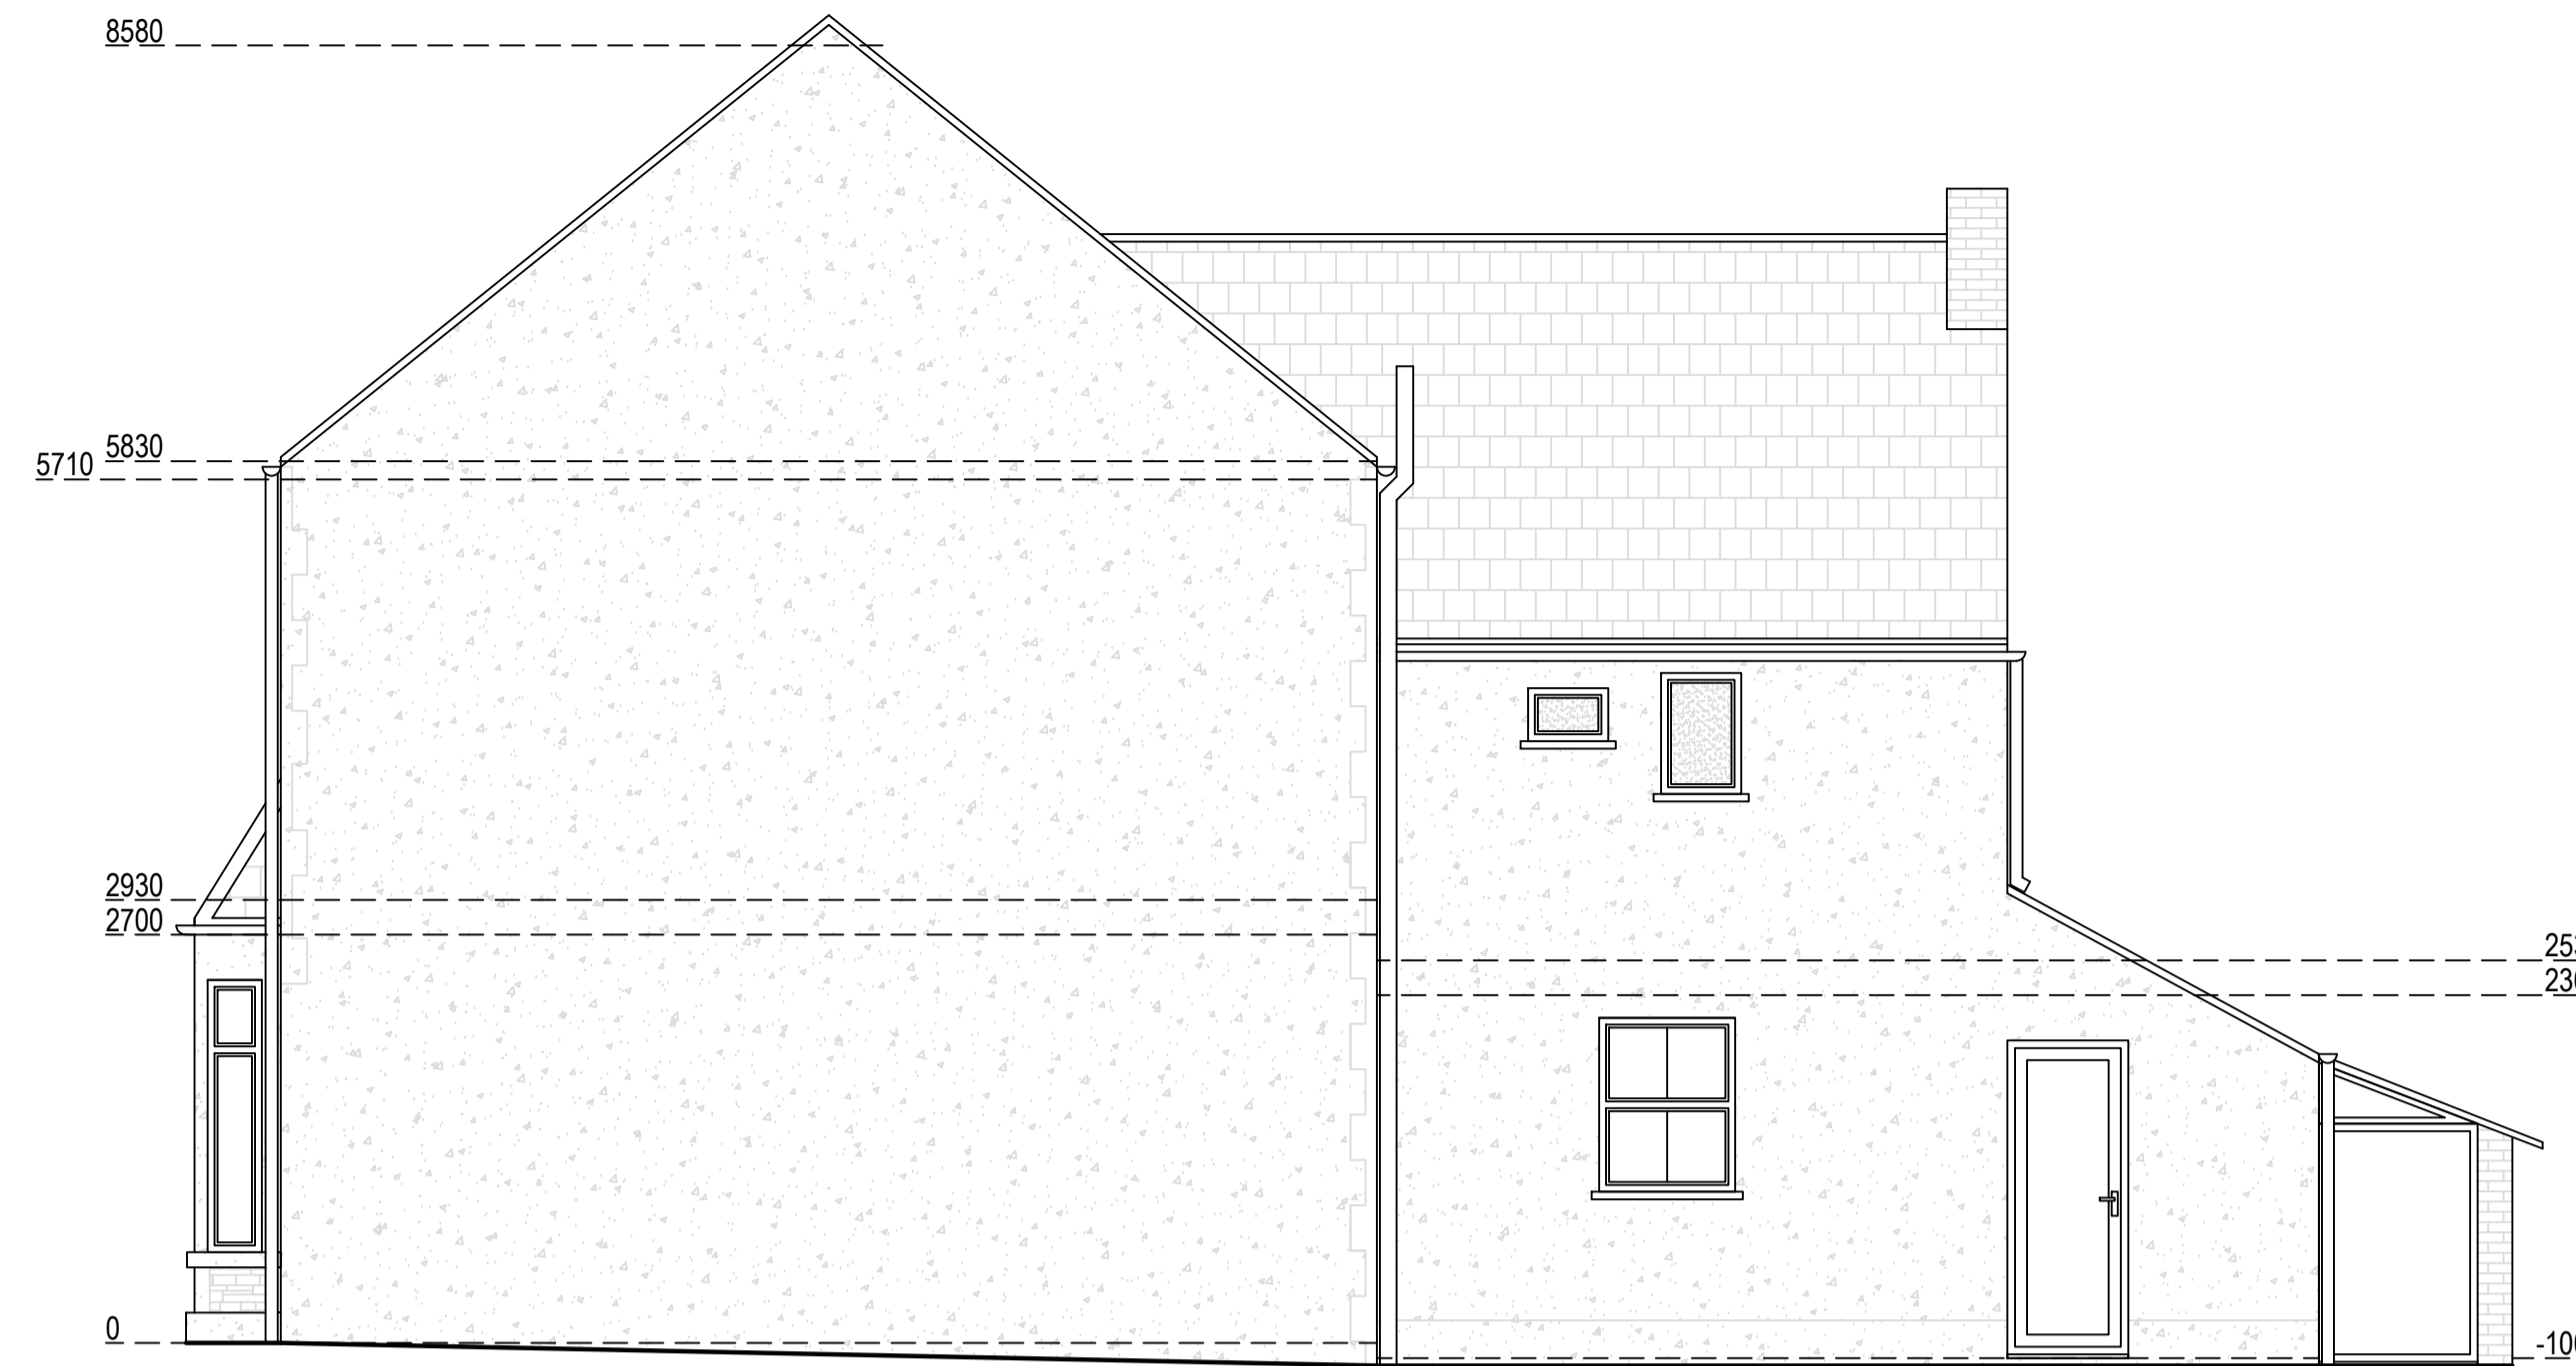

Existing Northwest Elevation
Scale 1:50

Existing Southwest Elevation
Scale 1:50

Existing Southeast Elevation
Scale 1:50

Existing Northeast Elevation
Scale 1:50

Arkiplan
74 Cardiff Road, CF15 7QE • Enquiries@ArkiPlan.co.uk

Site	2 Talygarn Street, Heath, Cardiff CF14 3PT	Date	14.08.2023
		Sheet	23-0490 D04 REV 2
		Job	New Extension & Loft Conversion
		Scale	As Shown@A1
Title Number	WA798408	Title	As Shown