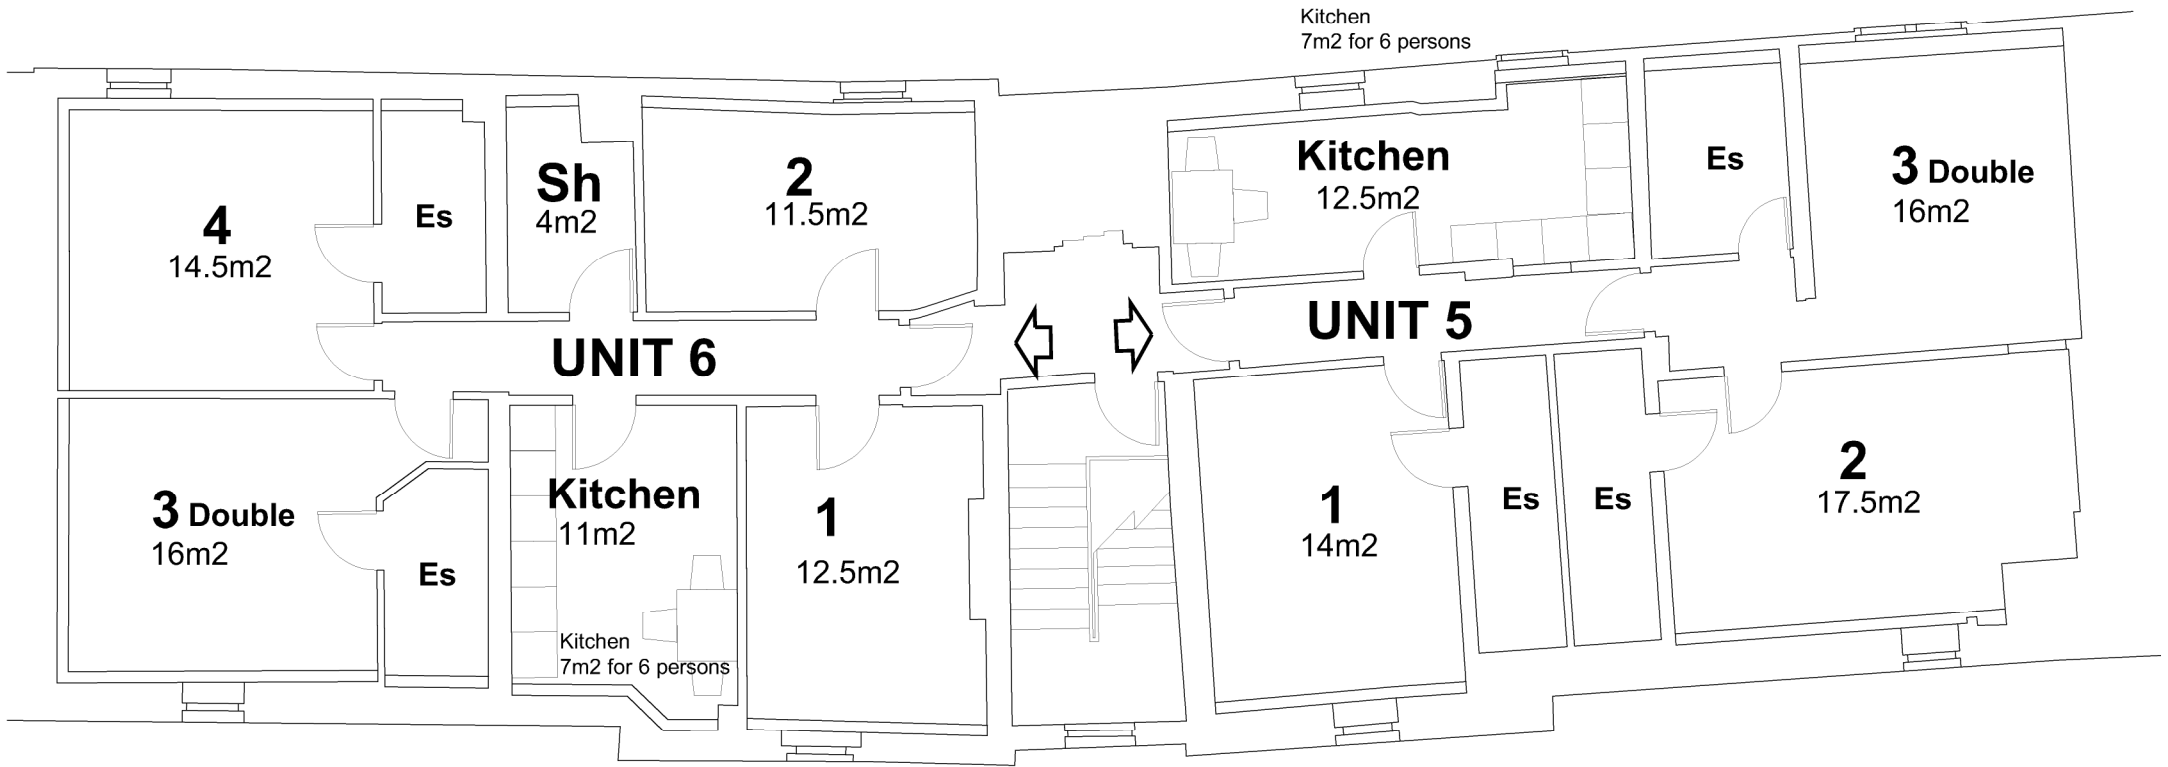

UNIT 1
 6 Bedrooms (6 Ensuite)
 1 Kitchen / Dining Room
 1 Communal Living Room

UNIT 2
 8 Bedrooms (8 Ensuite)
 1 Kitchen / Dining Room

UNIT 3
 6 Bedrooms (4 Ensuite)
 1 Bathrooms
 1 Kitchen / Dining Room

UNIT 4
 7 Bedrooms (5 Ensuite)
 2 Bathroom
 1 Kitchen / Dining Room

UNIT 5
 3 Bedrooms (3 Ensuite)
 1 Kitchen / Dining Room

UNIT 6
 4 Bedrooms (2 Ensuite)
 1 Shower Room
 1 Kitchen / Dining Room

34 TOTAL NUMBER BEDROOMS

minor amendments 20 09 23 A

item	date	rev
Scale	Dwg No.	Rev
1:100 @ A3	P11	A