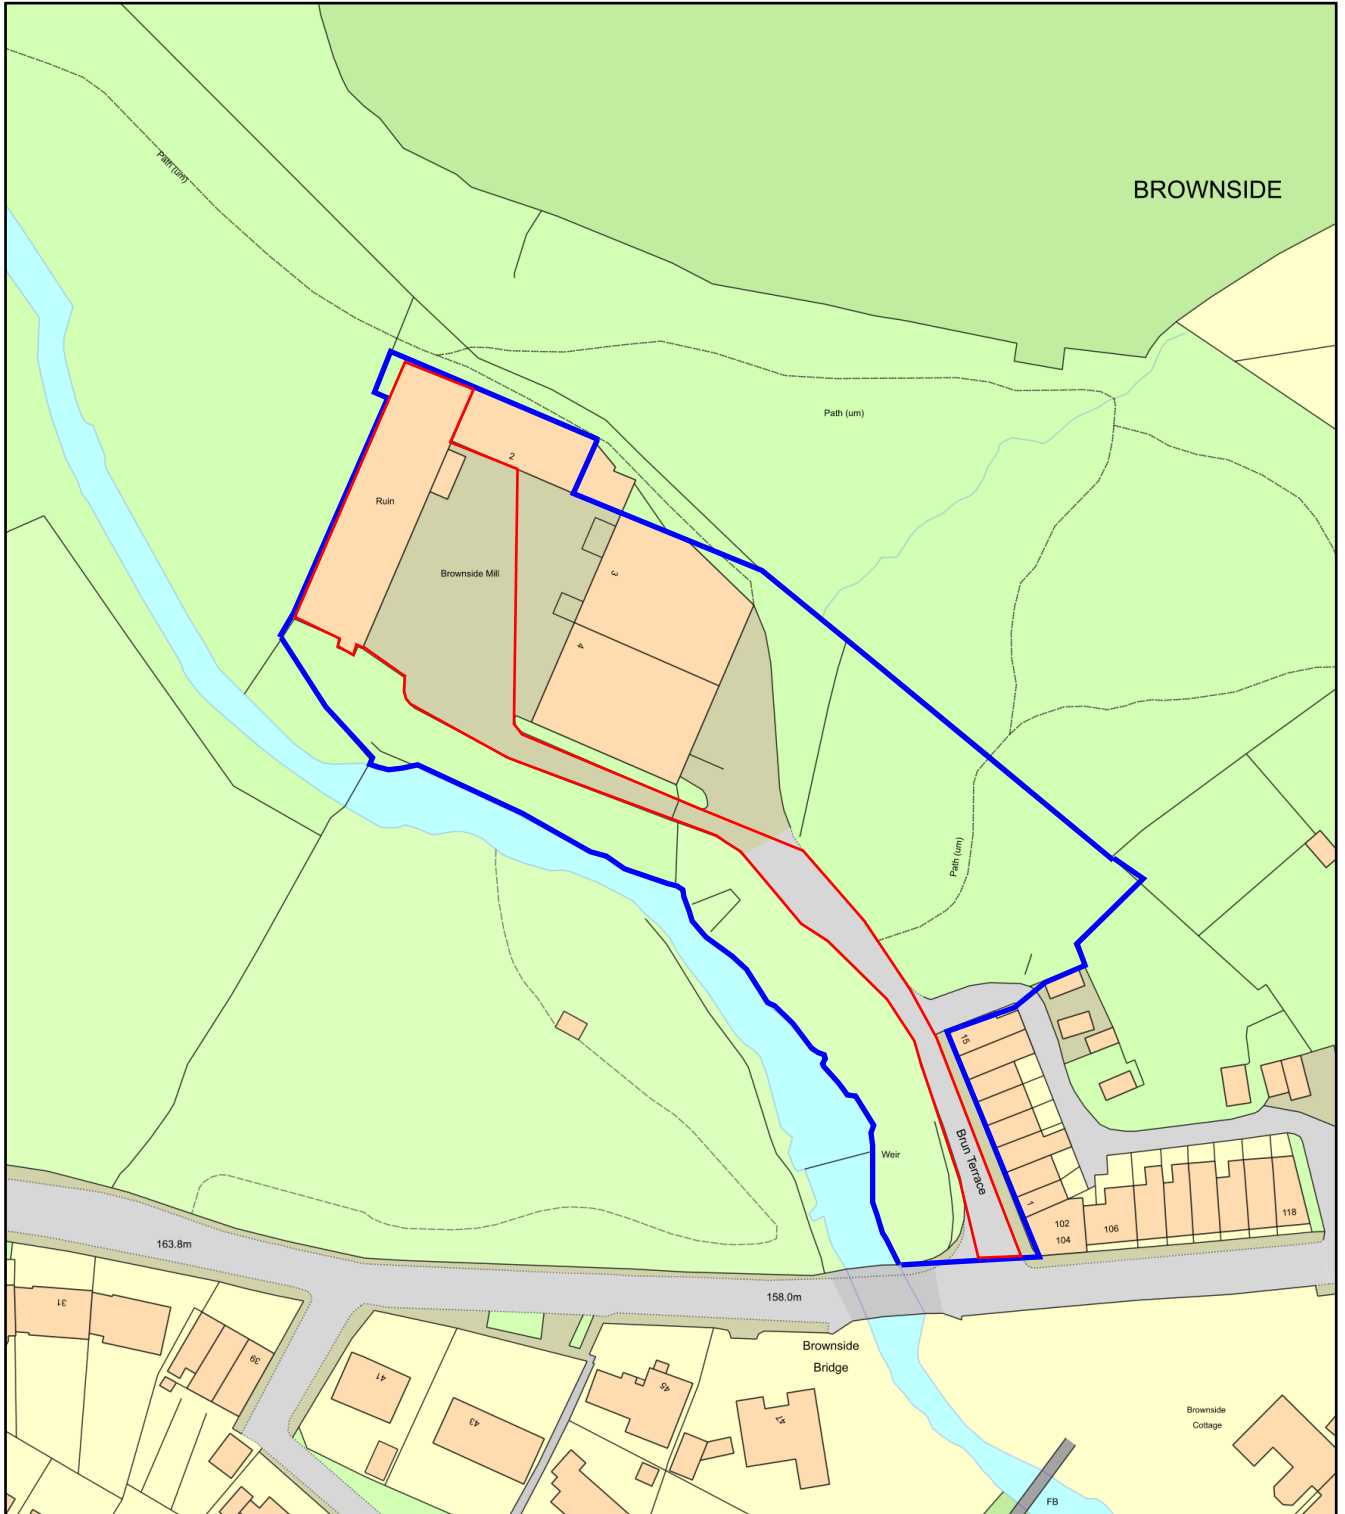

# Brownside Mill

Plan Produced for: Location plan

Date Produced: 27 Apr 2021

Plan Reference Number: TQRQM21117145422700

Scale: 1:1250 @ A4

-  Site area
-  Extent of ownership