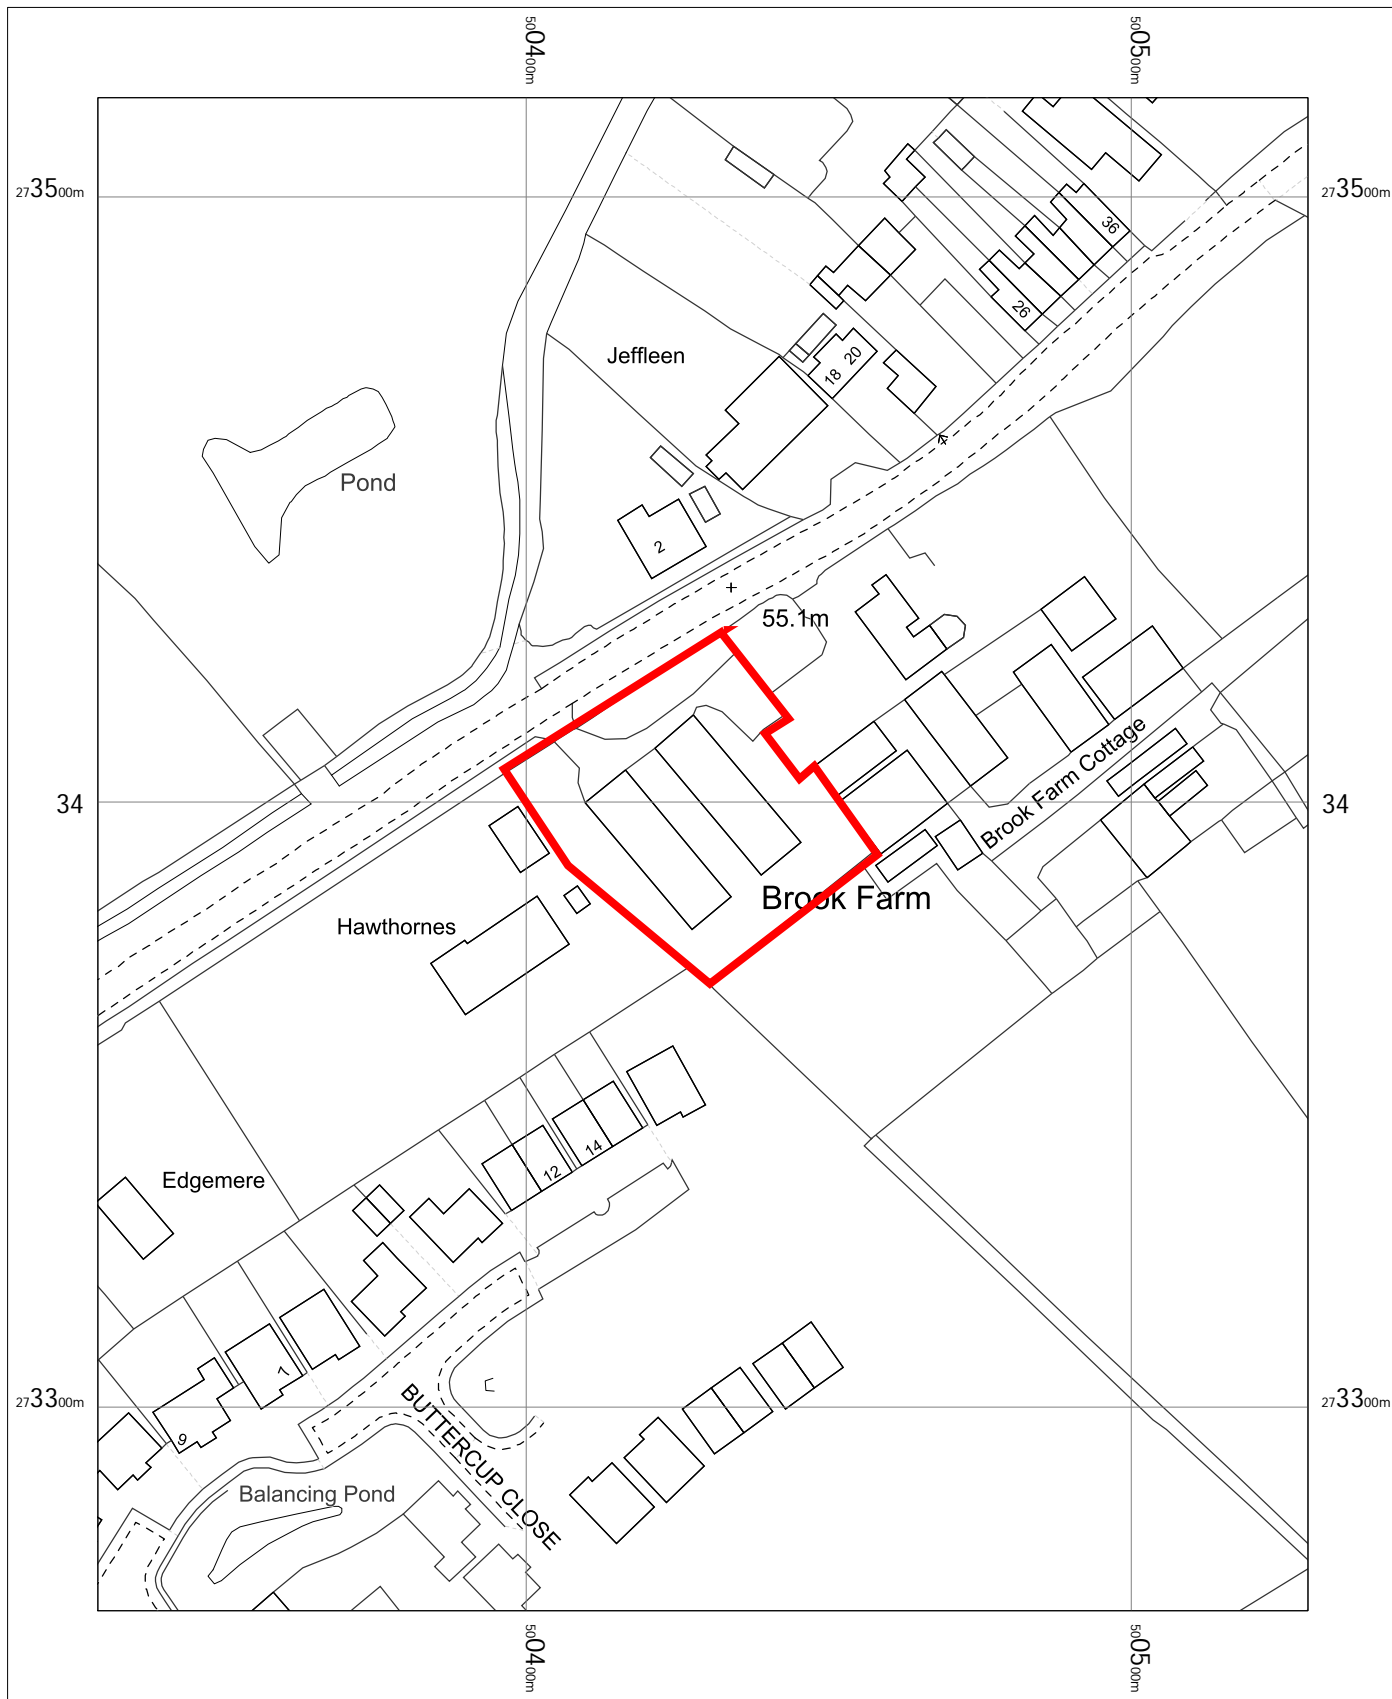

Brooks Road Raunds

OS MasterMap 1250/2500/10000 scale
Wednesday, November 7, 2018, ID: CM-00754474
www.centremapslive.co.uk

1:1250 scale print at A4, Centre: 500429 E, 273391 N

©Crown Copyright Ordnance Survey. Licence no. 100019980