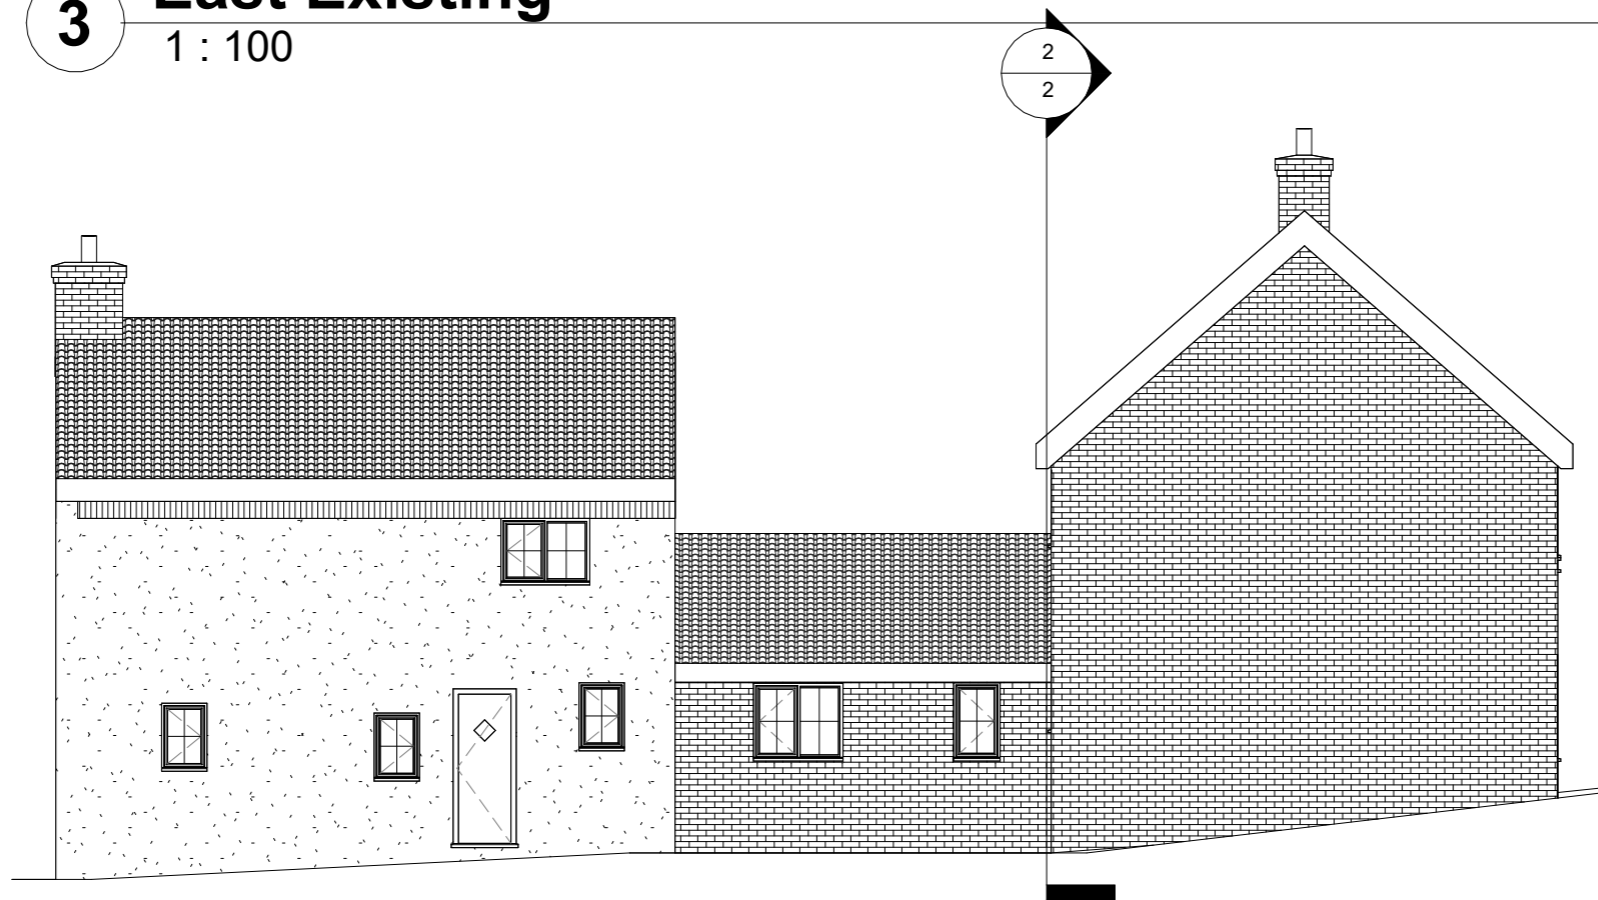

3 East Existing
1 : 100

1 West Existing
1 : 100

Scale 1:100

Scale 1:50

Contract No.
FHI 106864

Site Address -
51 West End
Norwich
Norfolk
NR85AJ

Drawing No.
1 of 6

Existing Elevations

All Dimensions in mm

Scale: 1 : 100

Signed Off on -

Review on -

First Home Improvements
Station Road Industrial
Estate Lenwade Norfolk
NR9 5LY

© Drawings, associated documentation and intellectual property is protected under copyright law.
All documentation by First Home Improvements prohibits unauthorised actions such as (but not limited to) the re-issuing and re-production thereof without prior consent.