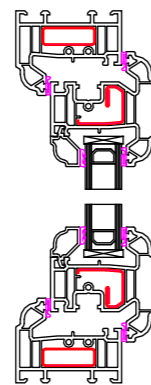

# Window Profiles by Window Type 1:5

**Type A -  
Fixed in Frame**

**Type B -  
Fixed in Sash**

**Type C -  
Fanlight**

**Type D -  
Side Hung**

**Type E -  
Top Hung**

**Type F -  
Tilt & Turn**

**Type G -  
50 - 50 Mock Sash**

**Type H -  
Fanlight over Dummy Vent**

Contract No.  
FHI 106864

Site Address -  
51 West End  
Norwich  
Norfolk  
NR85AJ

Drawing No.  
5 of 6

FHI Window Profiles by  
Window Type

**All Dimensions in mm**