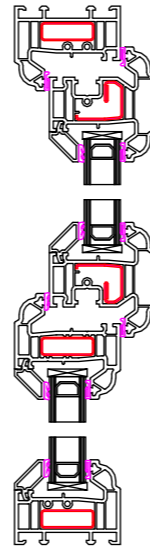

# Window Profiles by Window Type 1:5

**Type A -  
Fixed in Frame**

**Type B -  
Fixed in Sash**

**Type C -  
Fanlight**

**Type D -  
Side Hung**

**Type E -  
Top Hung**

**Type F -  
Tilt & Turn**

**Type G -  
50 - 50 Mock Sash**

**Type H -  
Fanlight over Dummy Vent**

Contract No.  
FHI 106864

Site Address -  
51 West End  
Norwich  
Norfolk  
NR85AJ

Drawing No.  
5 of 6

FHI Window Profiles by  
Window Type

**All Dimensions in mm**

Scale: 1 : 5

**Signed Off on -**

**Review on -**

First Home Improvements  
Station Road Industrial  
Estate Lenwade Norfolk  
NR9 5LY

© Drawings, associated documentation and intellectual property is protected under copyright law.  
All documentation by First Home Improvements prohibits unauthorised actions such as (but not limited to) the re-issuing and re-production thereof without prior consent.