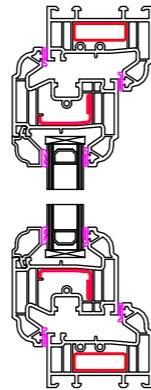

# Window Profiles by Window Type 1:5

**Type A -  
Fixed in Frame**

**Type B -  
Fixed in Sash**

**Type C -  
Fanlight**

**Type D -  
Side Hung**

**Type E -  
Top Hung**

**Type F -  
Tilt & Turn**

**Type G -  
50 - 50 Mock Sash**

**Type H -  
Fanlight over Dummy Vent**

Contract No.  
FHI 106864

Site Address -  
51 West End  
Norwich  
Norfolk  
NR85AJ

Drawing No.  
5 of 6

FHI Window Profiles by  
Window Type

**All Dimensions in mm**

Scale: 1 : 5

**Signed Off on -**

**Review on -**

First Home Improvements  
Station Road Industrial  
Estate Lenwade Norfolk  
NR9 5LY

© Drawings, associated documentation and intellectual property is protected under copyright law.  
All documentation by First Home Improvements prohibits unauthorised actions such as (but not limited to) the re-issuing and re-production thereof without prior consent.