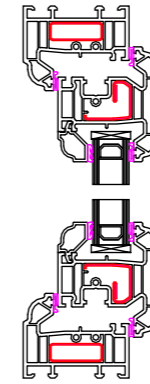

# Window Profiles by Window Type 1:5

**Type A -  
Fixed in Frame**

**Type B -  
Fixed in Sash**

**Type C -  
Fanlight**

**Type D -  
Side Hung**

**Type E -  
Top Hung**

**Type F -  
Tilt & Turn**

**Type G -  
50 - 50 Mock Sash**

**Type H -  
Fanlight over Dummy Vent**

Contract No.  
FHI 106864

Site Address -  
51 West End  
Norwich  
Norfolk  
NR85AJ

Drawing No.  
5 of 6

FHI Window Profiles by  
Window Type

**All Dimensions in mm**

Scale: 1 : 5

**Signed Off on -**

**Review on -**

First Home Improvements  
Station Road Industrial  
Estate Lenwade Norfolk  
NR9 5LY

© Drawings, associated documentation and intellectual property is protected under copyright law.  
All documentation by First Home Improvements prohibits unauthorised actions such as (but not limited to) the re-issuing and re-production thereof without prior consent.