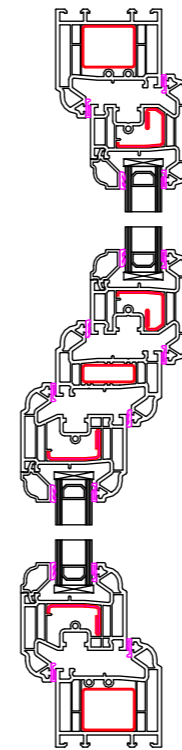

# Window Profiles by Window Type 1:5

**Type A -  
Fixed in Frame**

**Type B -  
Fixed in Sash**

**Type C -  
Fanlight**

**Type D -  
Side Hung**

**Type E -  
Top Hung**

**Type F -  
Tilt & Turn**

**Type G -  
50 - 50 Mock Sash**

**Type H -  
Fanlight over Dummy Vent**

Contract No.  
FHI 106864

Site Address -  
51 West End  
Norwich  
Norfolk  
NR85AJ

Drawing No.  
5 of 6

FHI Window Profiles by  
Window Type

**All Dimensions in mm**

Scale: 1 : 5

**Signed Off on -**

**Review on -**

First Home Improvements  
Station Road Industrial  
Estate Lenwade Norfolk  
NR9 5LY

© Drawings, associated documentation and intellectual property is protected under copyright law.  
All documentation by First Home Improvements prohibits unauthorised actions such as (but not limited to) the re-issuing and re-production thereof without prior consent.