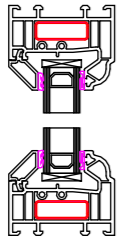

# Window Profiles by Window Type 1:5

**Type A -  
Fixed in Frame**

**Type B -  
Fixed in Sash**

**Type C -  
Fanlight**

**Type D -  
Side Hung**

**Type E -  
Top Hung**

**Type F -  
Tilt & Turn**

**Type G -  
50 - 50 Mock Sash**