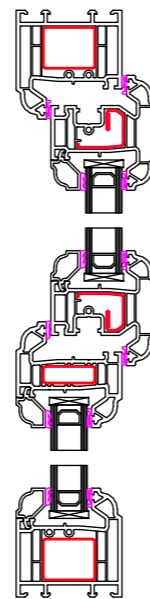

# Window Profiles by Window Type 1:5

**Type A -  
Fixed in Frame**

**Type B -  
Fixed in Sash**

**Type C -  
Fanlight**

**Type D -  
Side Hung**

**Type E -  
Top Hung**

**Type F -  
Tilt & Turn**

**Type G -  
50 - 50 Mock Sash**

**Type H -  
Fanlight over Dummy Vent**

Contract No.  
FHI 106864

Site Address -  
51 West End  
Norwich  
Norfolk  
NR85AJ

Drawing No.  
5 of 6

FHI Window Profiles by  
Window Type

**All Dimensions in mm**

Scale: 1 : 5

**Signed Off on -**

**Review on -**

First Home Improvements  
Station Road Industrial  
Estate Lenwade Norfolk  
NR9 5LY

© Drawings, associated documentation and intellectual property is protected under copyright law.  
All documentation by First Home Improvements prohibits unauthorised actions such as (but not limited to) the re-issuing and re-production thereof without prior consent.