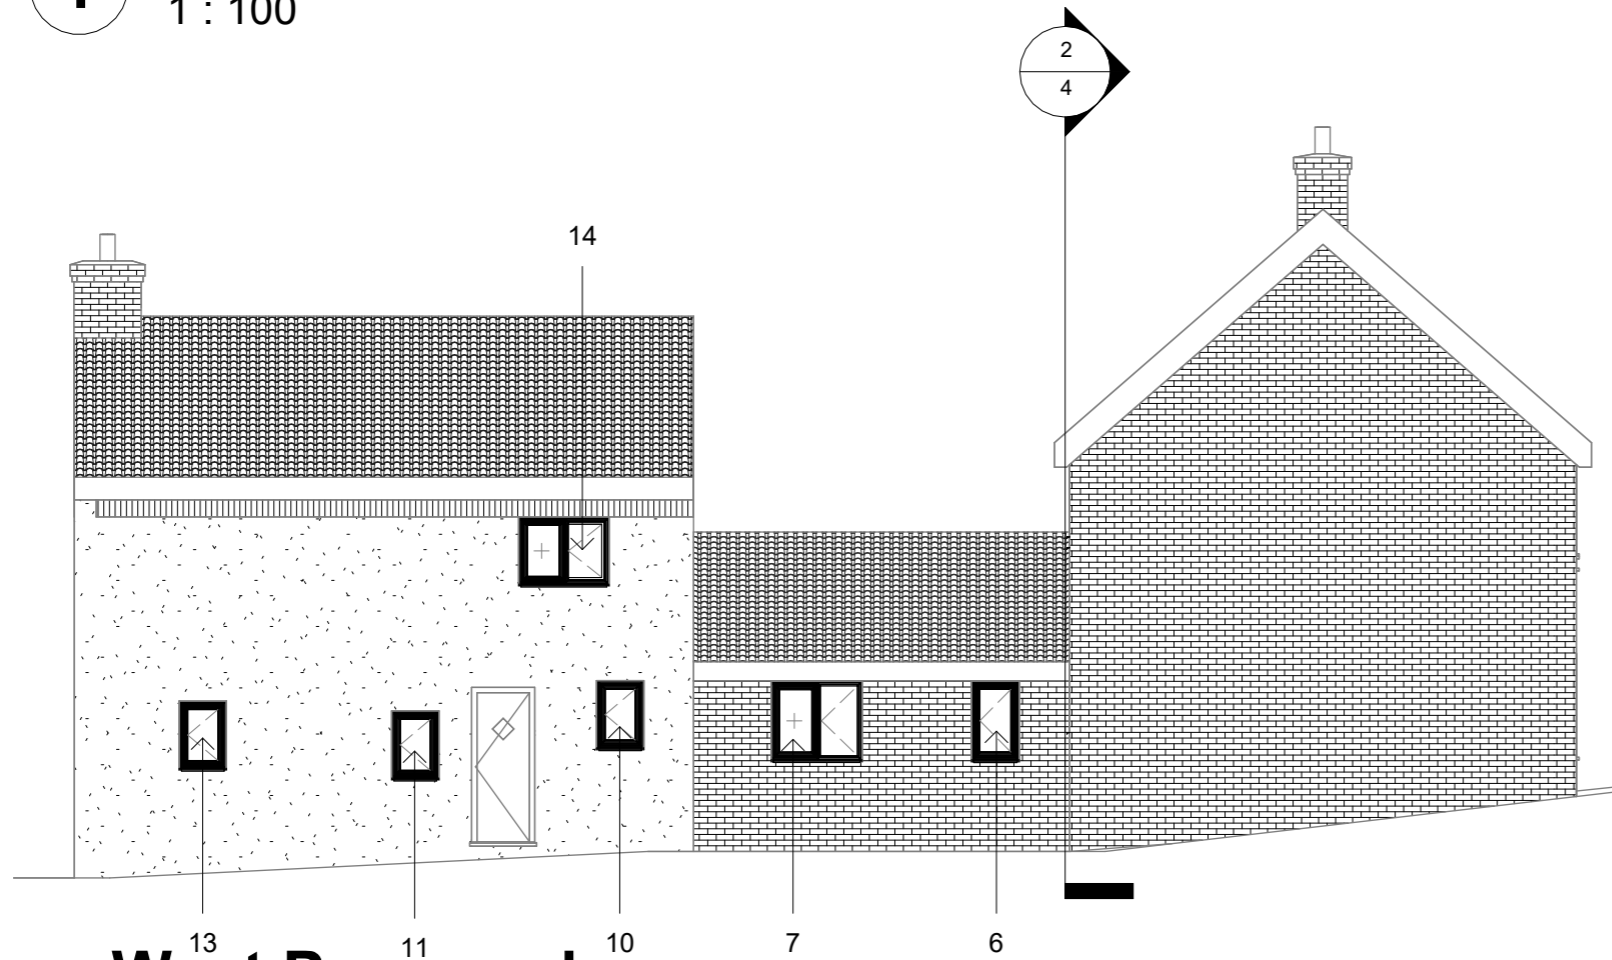

1 East Proposed
1 : 100

2 West Proposed
1 : 100

Scale 1:100

Scale 1:50

Contract No.
FHI 106864

Site Address -
51 West End
Norwich
Norfolk
NR85AJ

Drawing No.
3 of 6

Proposed Elevations

All Dimensions in mm

Scale: 1 : 100

Signed Off on -

Review on -

First Home Improvements
Station Road Industrial
Estate Lenwade Norfolk
NR9 5LY

© Drawings, associated documentation and intellectual property is protected under copyright law. All documentation by First Home Improvements prohibits unauthorised actions such as (but not limited to) the re-issuing and re-production thereof without prior consent.