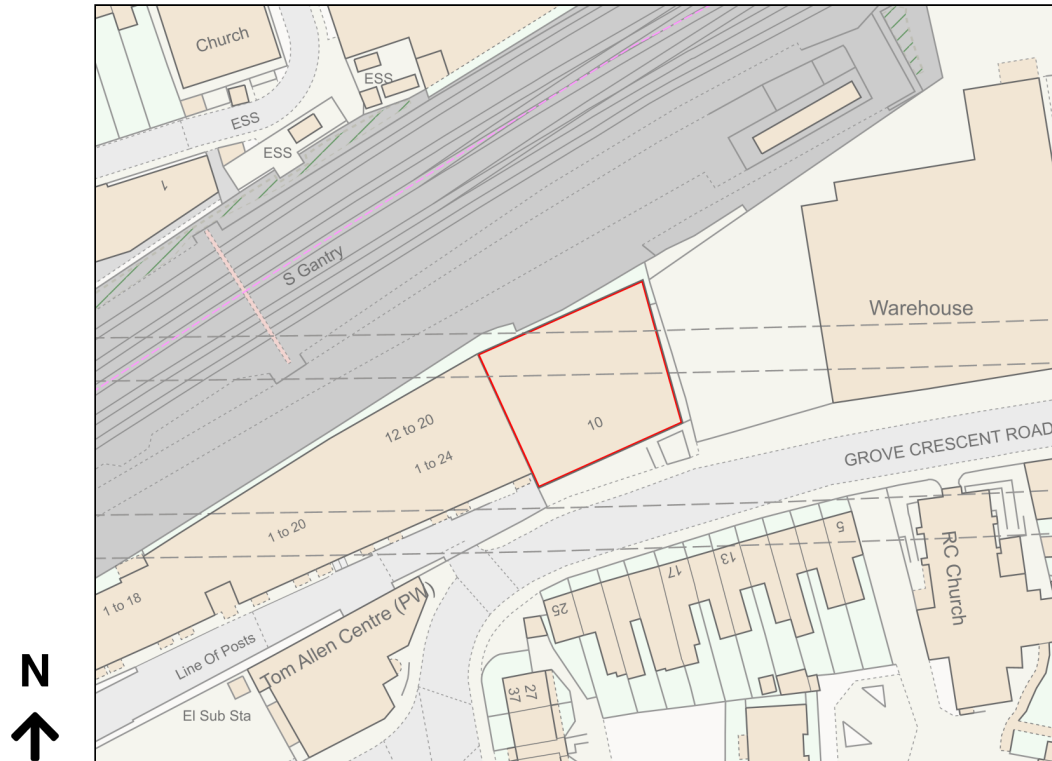

Location Plan

Site Address: 10, Grove Crescent Road, Stratford, London, E15 1BJ

Date Produced: 14-Sep-2023

Scale: 1:1250 @A4

Planning Portal Reference: PP-12311885v1