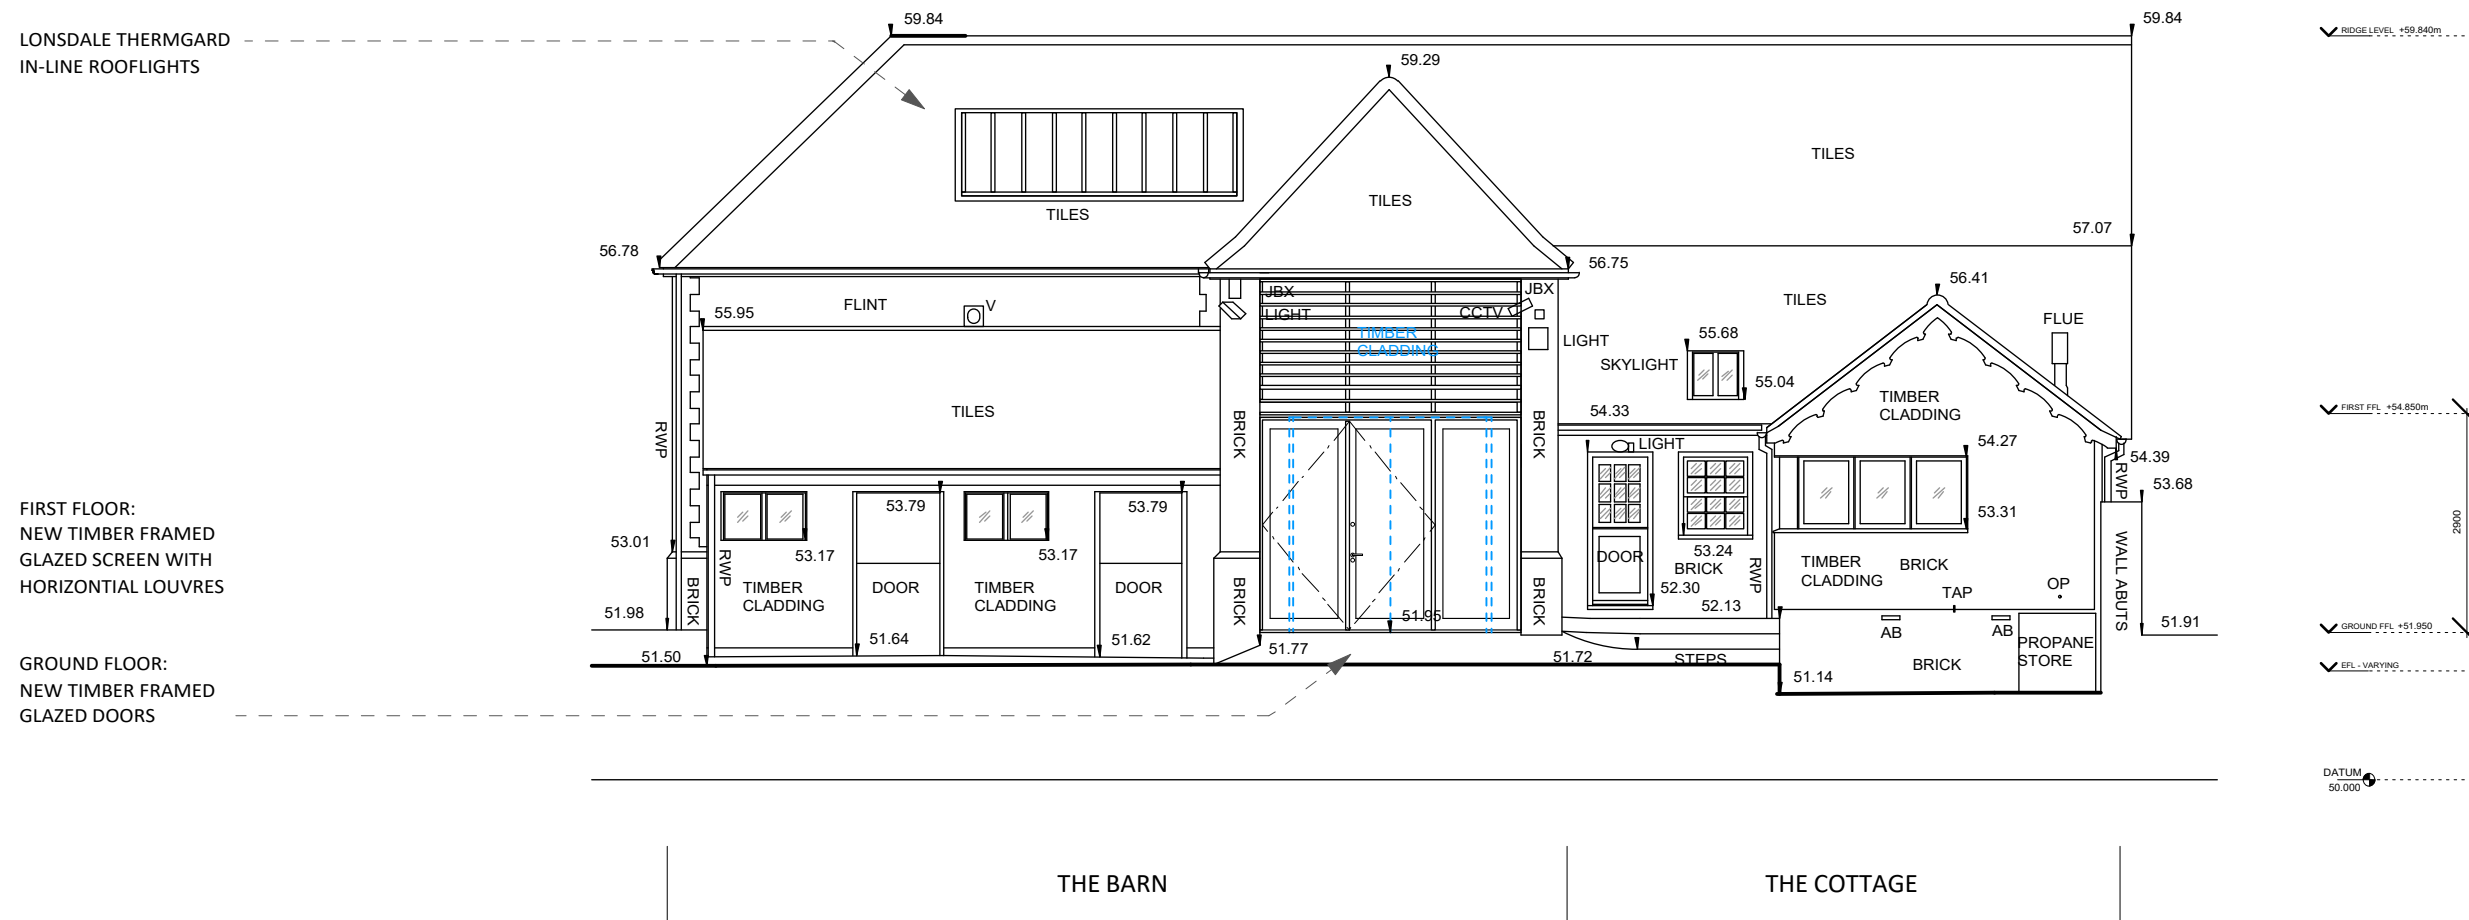

# SOUP

LONDON + GUERNSEY  
 Studio 201 1 Thane Villas, London N7 7PH  
 T 020 7354 1729  
 E studio@soupparchitects.com

BARN AT BRIDGE FARM  
 THE STREET, SUFFOLK

RIBA STAGE 2 - PLANNING  
 JANUARY 2023

PROPOSED WEST ELEVATION

SCALE 1:100 @ A3  
 417c\_300\_PL00

01 - WEST ELEVATION