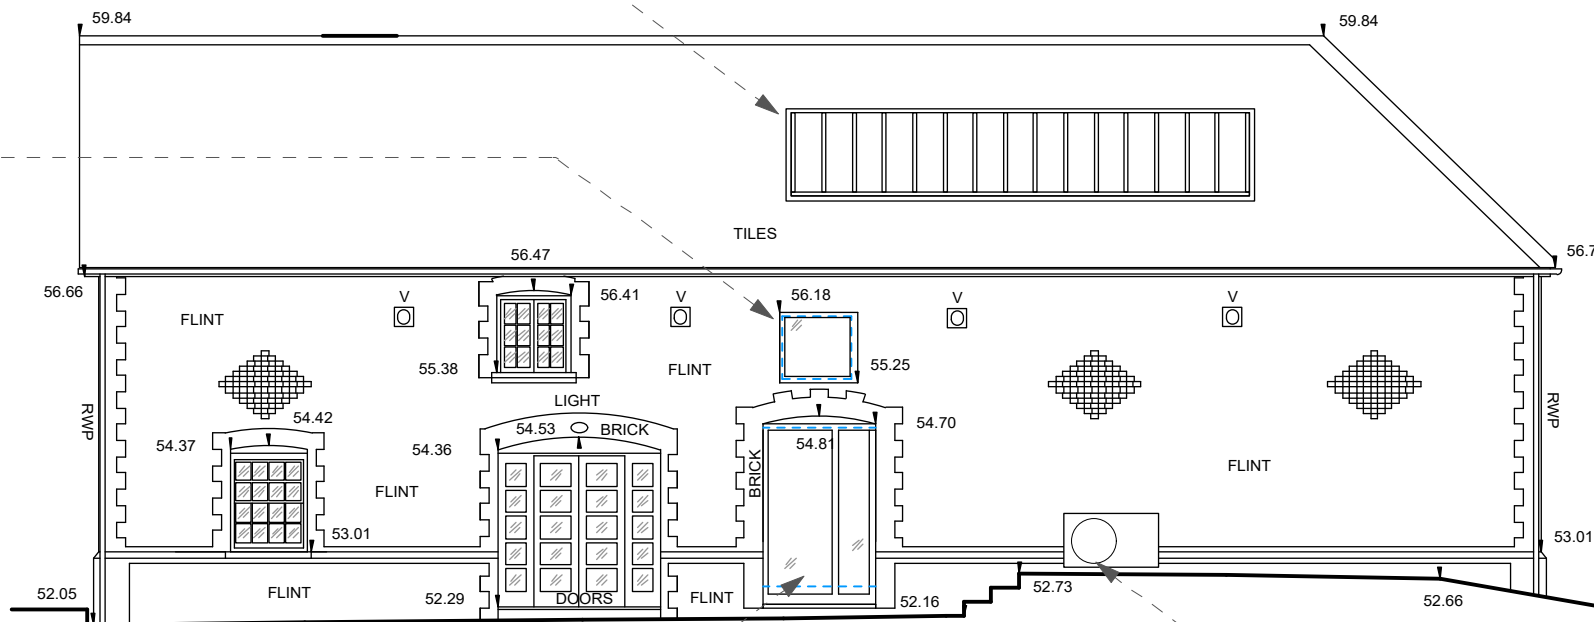

<b>SOUP</b> LONDON + GUERNSEY Studio 201 1 Thane Villas, London N7 7PH T 020 7354 1729 E studio@souparchitects.com	<b>BARN AT BRIDGE FARM</b> <b>THE STREET, SUFFOLK</b>	<b>RIBA STAGE 2 - PLANNING</b> JANUARY 2023
	<b>PROPOSED EAST ELEVATION</b>	

SCALE 1:100 @ A3  
417c\_320\_PL00

--- LONSDALE THERMGARD  
IN-LINE ROOFLIGHTS

--- FIRST FLOOR:  
NEW GLAZED WINDOW  
TO REPLACE TIMBER  
DOOR

--- GROUND FLOOR:  
NEW TIMBER FRAMED  
GLAZED DOOR TO  
REPLACE TIMBER  
DOOR

--- ASHP UNIT

THE COTTAGE

THE BARN

**01 - EAST ELEVATION**