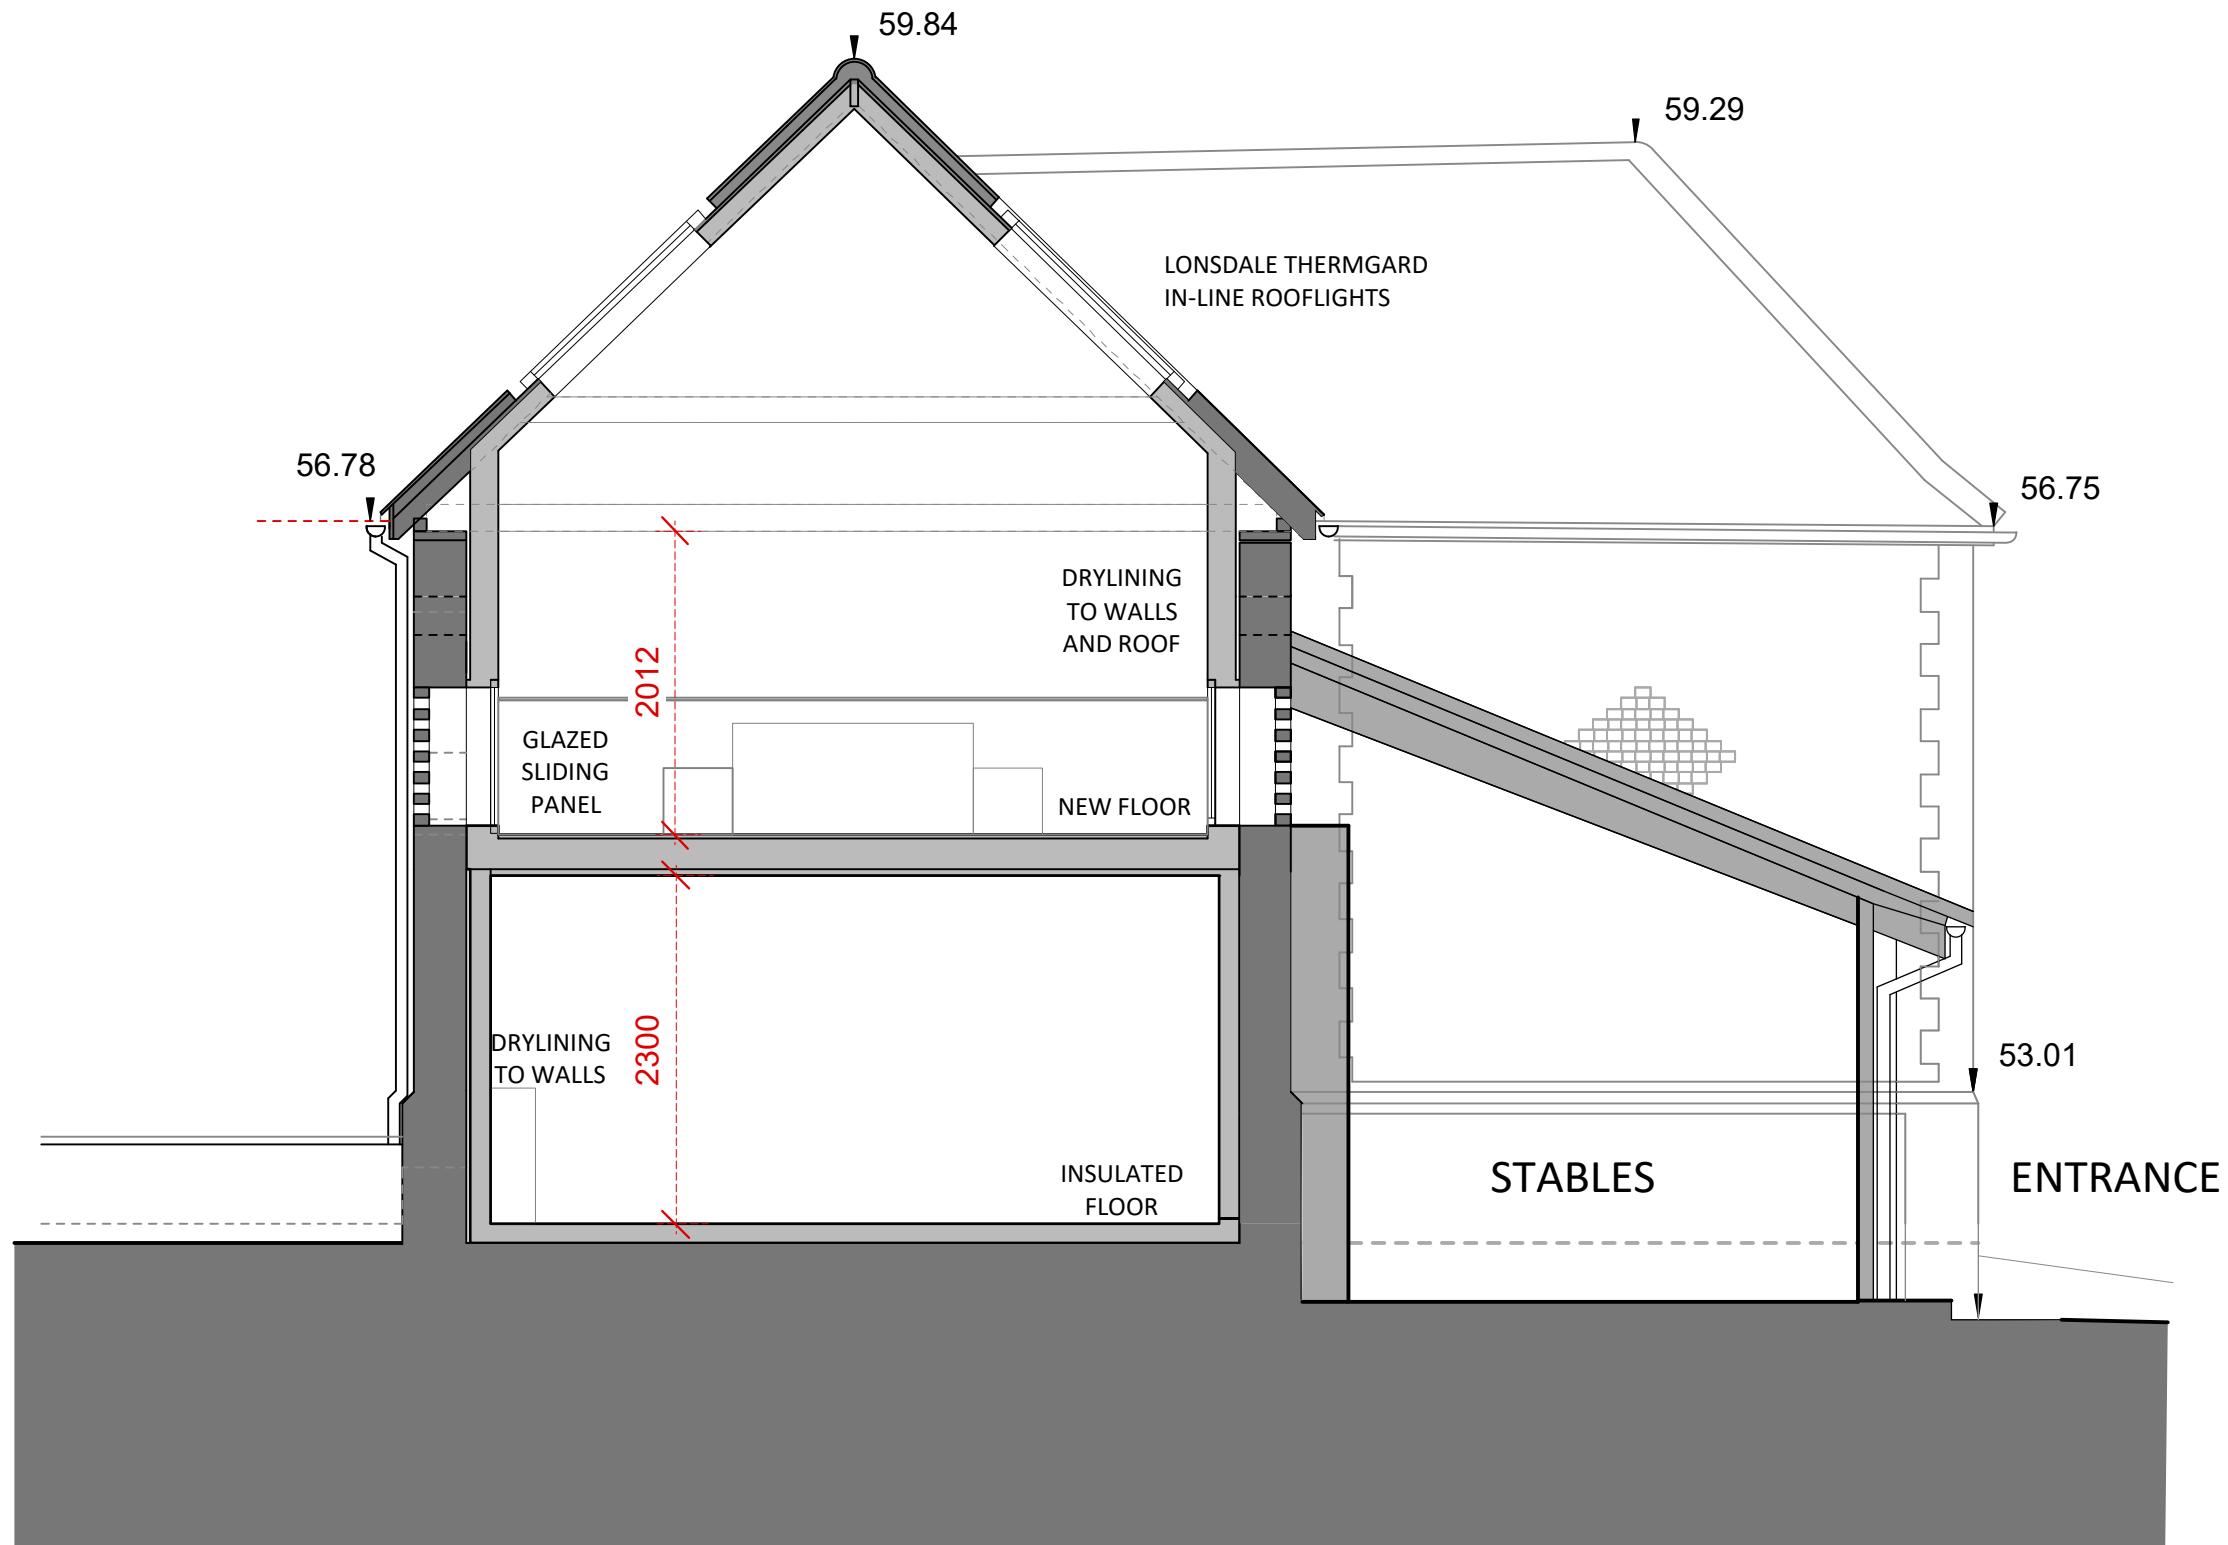

SOUP

LONDON + GUERNSEY
 Studio 201 1 Thane Villas, London N7 7PH
 T 020 7354 1729
 E studio@souparchitects.com

**BARN AT BRIDGE FARM
 THE STREET, SUFFOLK**

**RIBA STAGE 2 - PLANNING
 JANUARY 2023**

PROPOSED SECTION 200

**SCALE 1:50 @ A3
 417c_200_PL00**

01 - SECTION 200