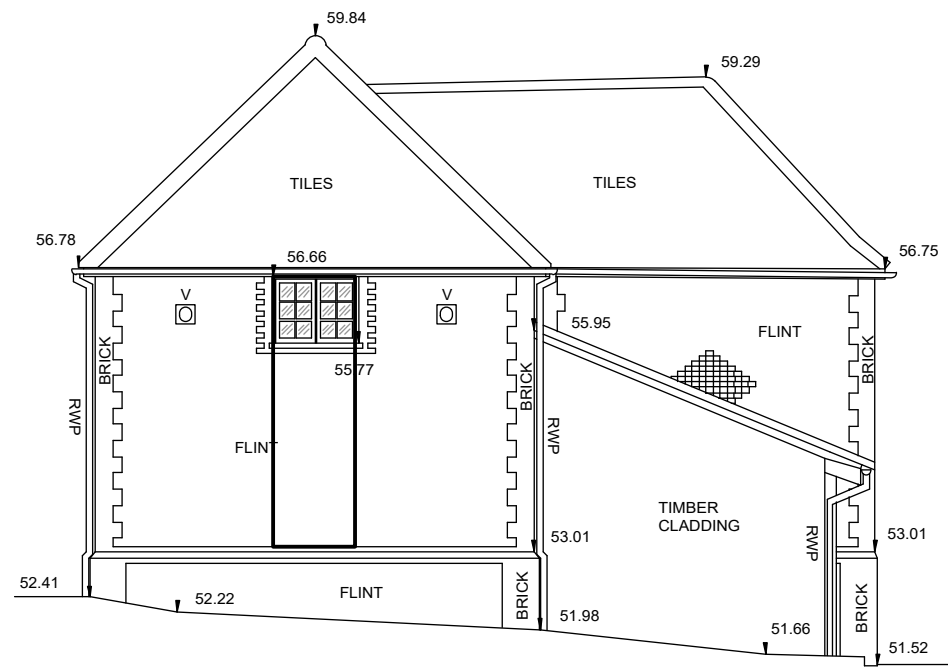

EXISTING NORTH ELEVATION

SCALE 1:100 @ A3

417c_310_S00

THE BARN

✓ RIDGE LEVEL +59.840m

✓ FIRST FFL +54.850m

✓ GROUND FFL +51.950

✓ SPL - VARYING

DATUM
50.000

THE COTTAGE BEYOND

01 - NORTH ELEVATION