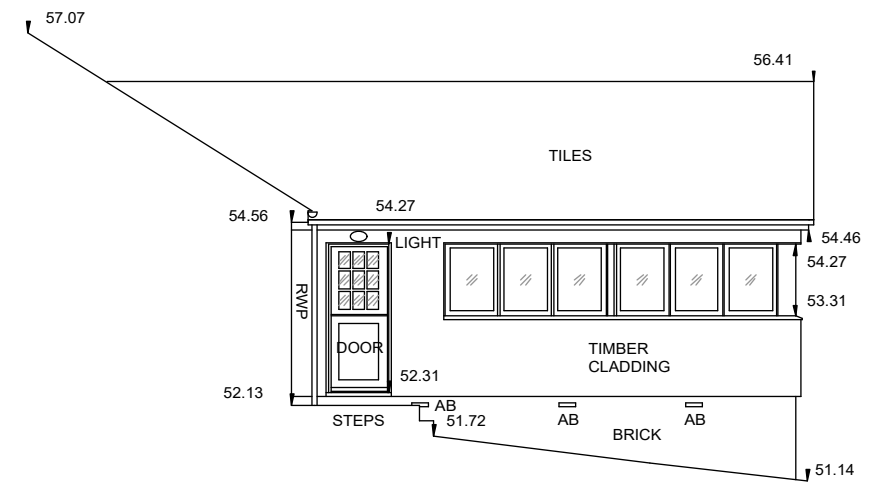

THE COTTAGE BEYOND

01 - NORTH ELEVATION