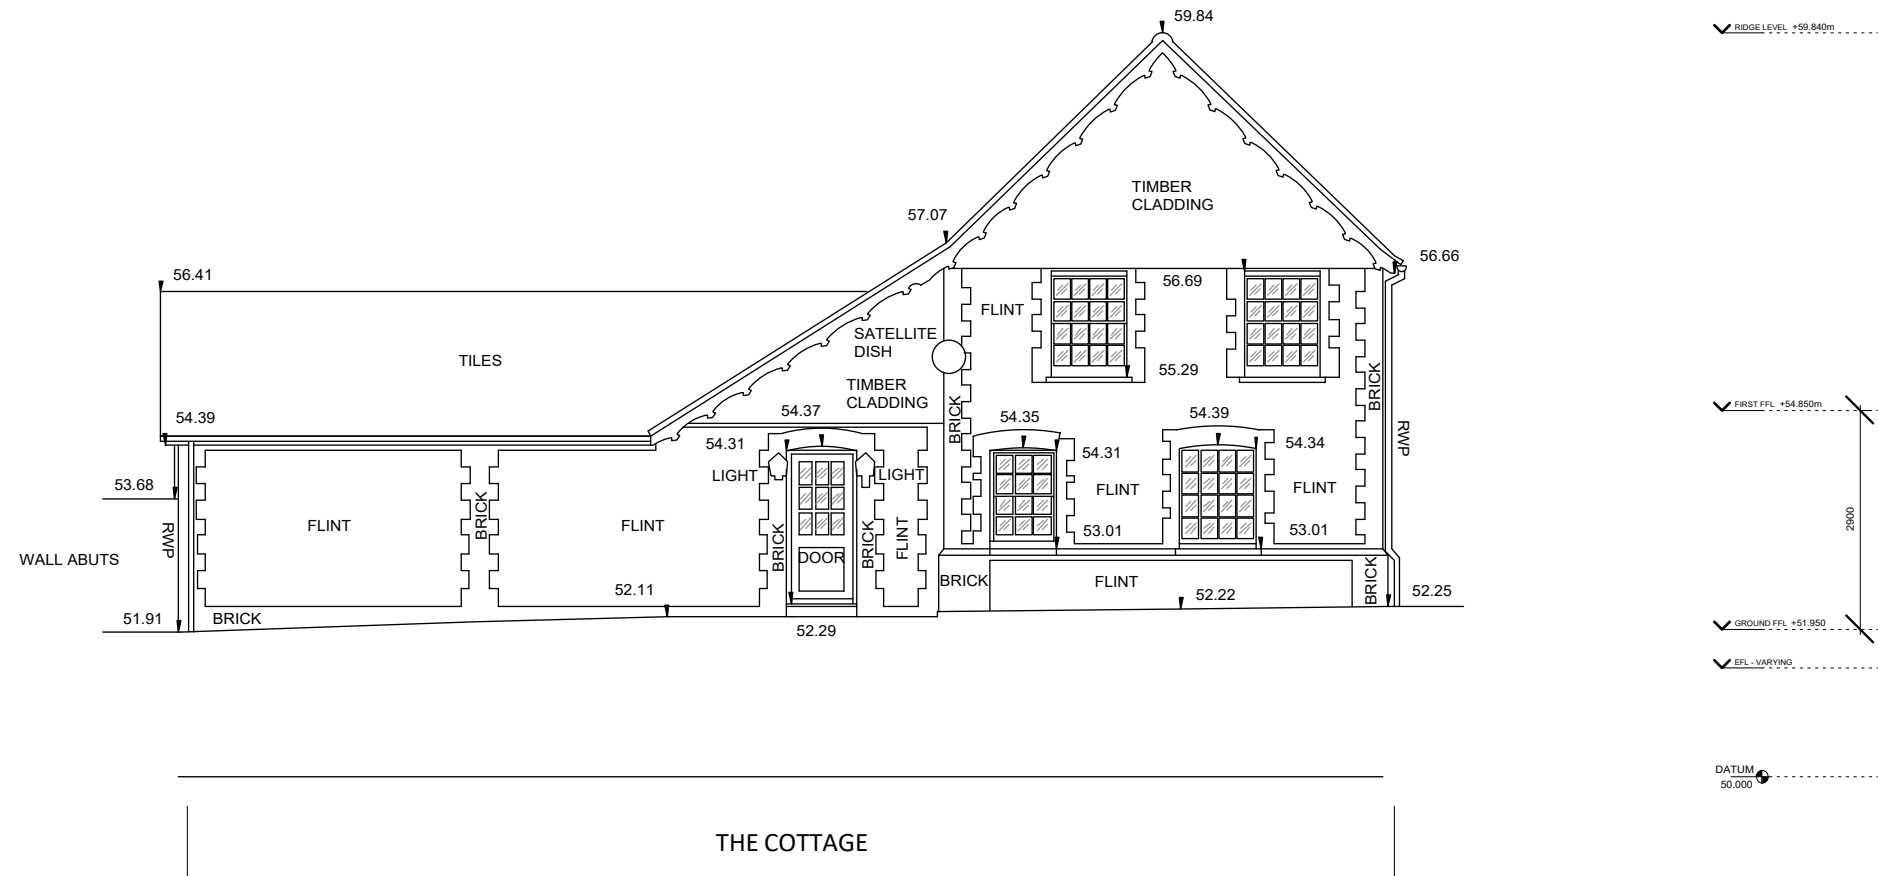

SOUP

LONDON + GUERNSEY

Studio 201 1 Thane Villas, London N7 7PH
 T 020 7354 1729
 E studio@souparchitects.com

BARN AT BRIDGE FARM
 THE STREET, SUFFOLK

RIBA STAGE 2 - PLANNING
 JANUARY 2023

PROPOSED SOUTH ELEVATION

SCALE 1:100 @ A3
 417c_330_PL00

01 - SOUTH ELEVATION