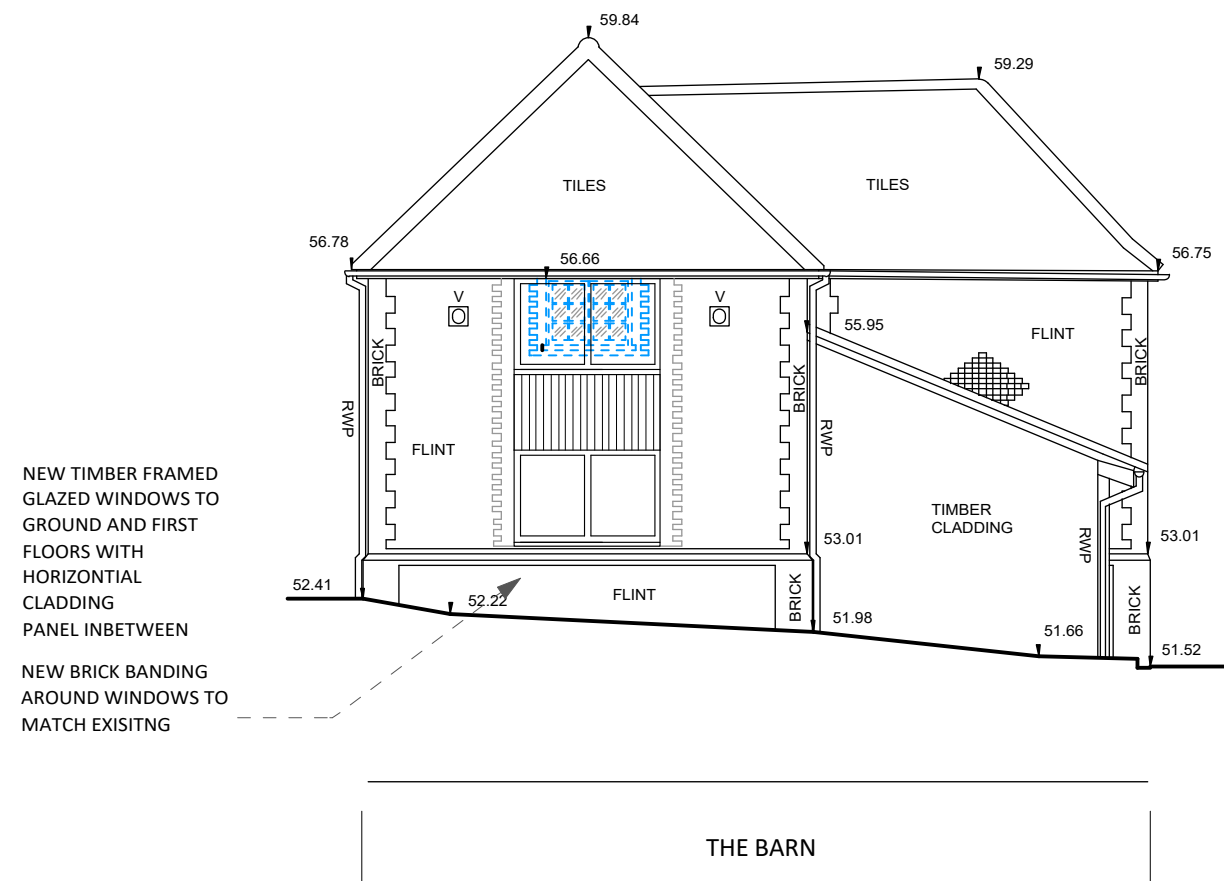

SOUP

LONDON + GUERNSEY

Studio 201 1 Thane Villas, London N7 7PH
 T 020 7354 1729
 E studio@souparchitects.com

BARN AT BRIDGE FARM
 THE STREET, SUFFOLK

RIBA STAGE 2 - PLANNING
 JANUARY 2023

PROPOSED NORTH ELEVATION

SCALE 1:100 @ A3

417c_310_PL00

✓ RIDGE LEVEL +59.840m

✓ FIRST FFL +54.850m

✓ GROUND FFL +51.950

✓ SPL - VARYING

DATUM 50.000

01 - NORTH ELEVATION