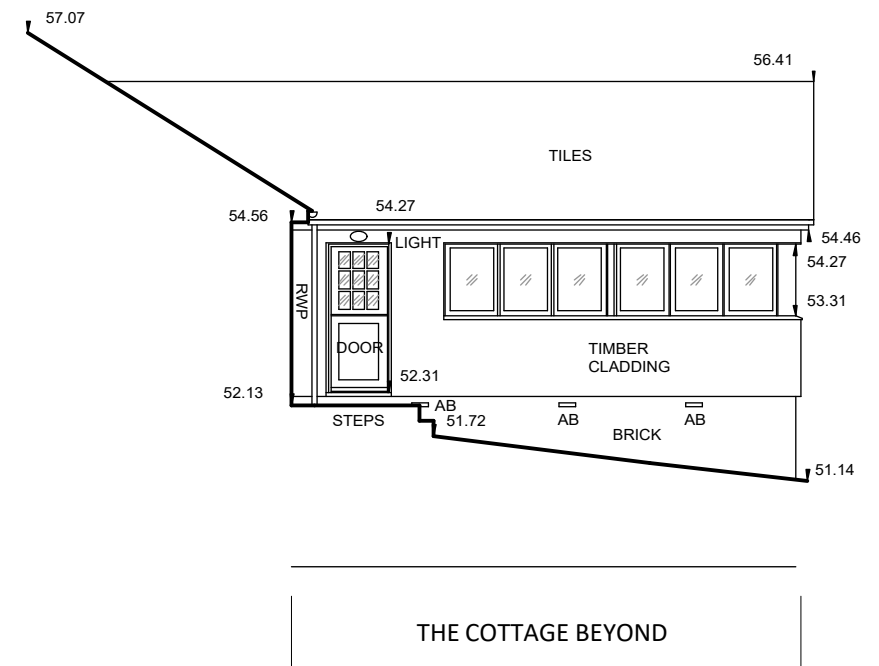

SCALE 1:100 @ A3

417c_310_PL00

✓ RIDGE LEVEL +59.840m

✓ FIRST FFL +54.850m

✓ GROUND FFL +51.950

✓ SPL - VARYING

DATUM 50.000

01 - NORTH ELEVATION