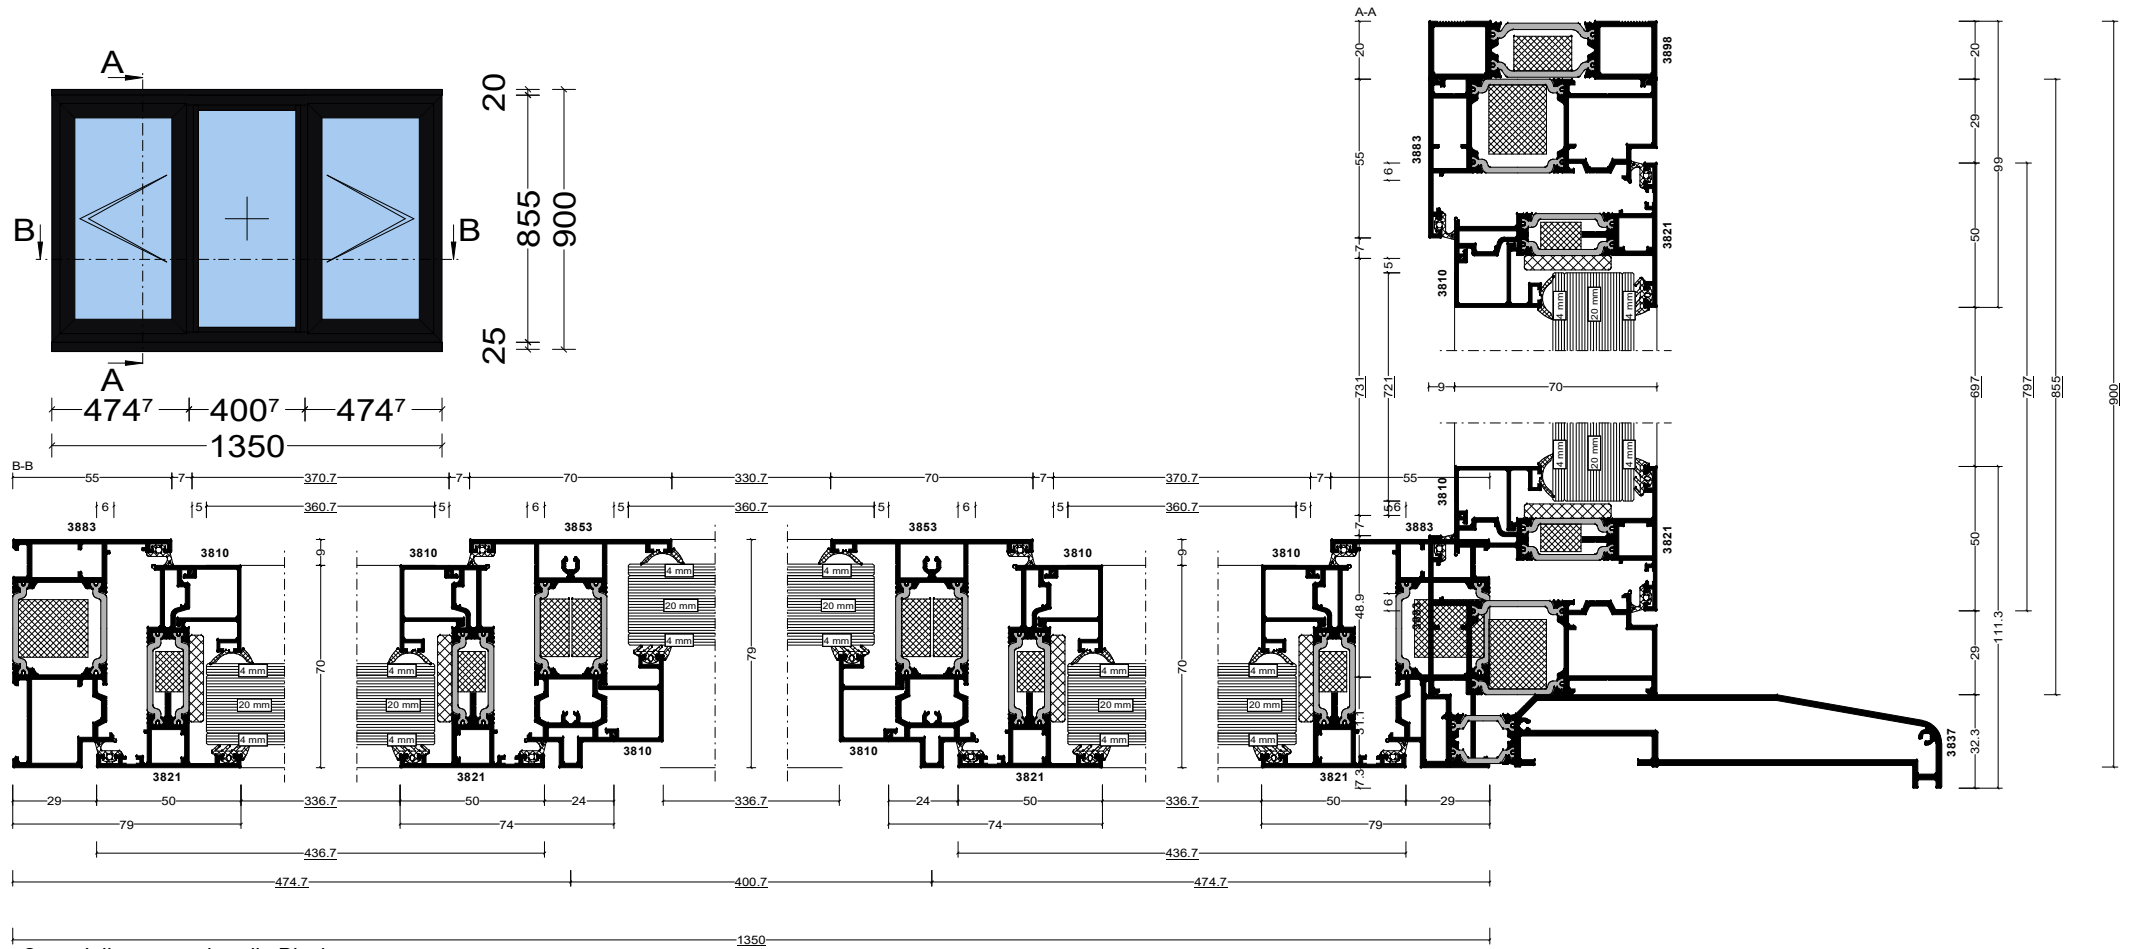

Pos. 001, Quantity: 1
 Job: THE STABLES - FLUSH
 System: Cortizo CASEMENT Hi PAS 24 Dry
 Exterior View

- 2x Inline espag handle Black
- 4x Hinge protector 14 mm
- 2x Pair of standard friction stay side hung 16
- 4x Casement keep
- 2x Sash seal 14 mm
- 1x Espagnolette lock 550 mm RH
- 8x Run up block
- 1x Espagnolette lock 550 mm LH
- 2x 4MM CLR FLOAT / 4MM CLR FLOAT, 4MM CLR FLOAT EXT / 4MM CLR FLOAT INT , BLACK SPACER, ARGON, PLAN TOT + 28mm 0.30 m² 411 x 721mm
- 1x 4MM CLR FLOAT / 4MM CLR FLOAT, 4MM CLR FLOAT EXT / 4MM CLR FLOAT INT , BLACK SPACER, ARGON, PLAN TOT + 28mm 0.32 m² 411 x 775mm
- 1 240135
- 2 240135

Pos. 002, Quantity: 1
 Job: THE STABLES - FLUSH
 System: Cortizo CASEMENT Hi PAS 24 Dry
 Exterior View

- 1x Inline espag handle Black
- 2x Hinge protector 14 mm
- 1x Pair of standard friction stay side hung 16
- 2x Casement keep
- 1x Sash seal 14 mm
- 1x Espagnolette lock 550 mm RH
- 4x Run up block
- 1x 4MM CLR FLOAT / 4MM CLR FLOAT, 4MM CLR FLOAT EXT / 4MM CLR FLOAT INT , BLACK SPACER, ARGON, PLAN TOT + 28mm 0.37 m² 516 x 721mm
- 1 240135

Pos. 003, Quantity: 1
 Job: THE STABLES - FLUSH
 System: Cortizo CASEMENT Hi PAS 24 Dry
 Exterior View

- 2x Inline espag handle Black
- 4x Hinge protector 14 mm
- 2x Pair of standard friction stay side hung 16
- 4x Casement keep
- 2x Sash seal 14 mm
- 1x Espagnolette lock 550 mm RH
- 8x Run up block
- 1x Espagnolette lock 550 mm LH
- 2x 4MM CLR FLOAT / 4MM CLR FLOAT, 4MM CLR FLOAT EXT / 4MM CLR FLOAT INT , BLACK SPACER, ARGON, PLAN TOT + 28mm 0.26 m² 361 x 721mm
- 1x 4MM CLR FLOAT / 4MM CLR FLOAT, 4MM CLR FLOAT EXT / 4MM CLR FLOAT INT , BLACK SPACER, ARGON, PLAN TOT + 28mm 0.28 m² 361 x 775mm
- 1 240135
- 2 240135