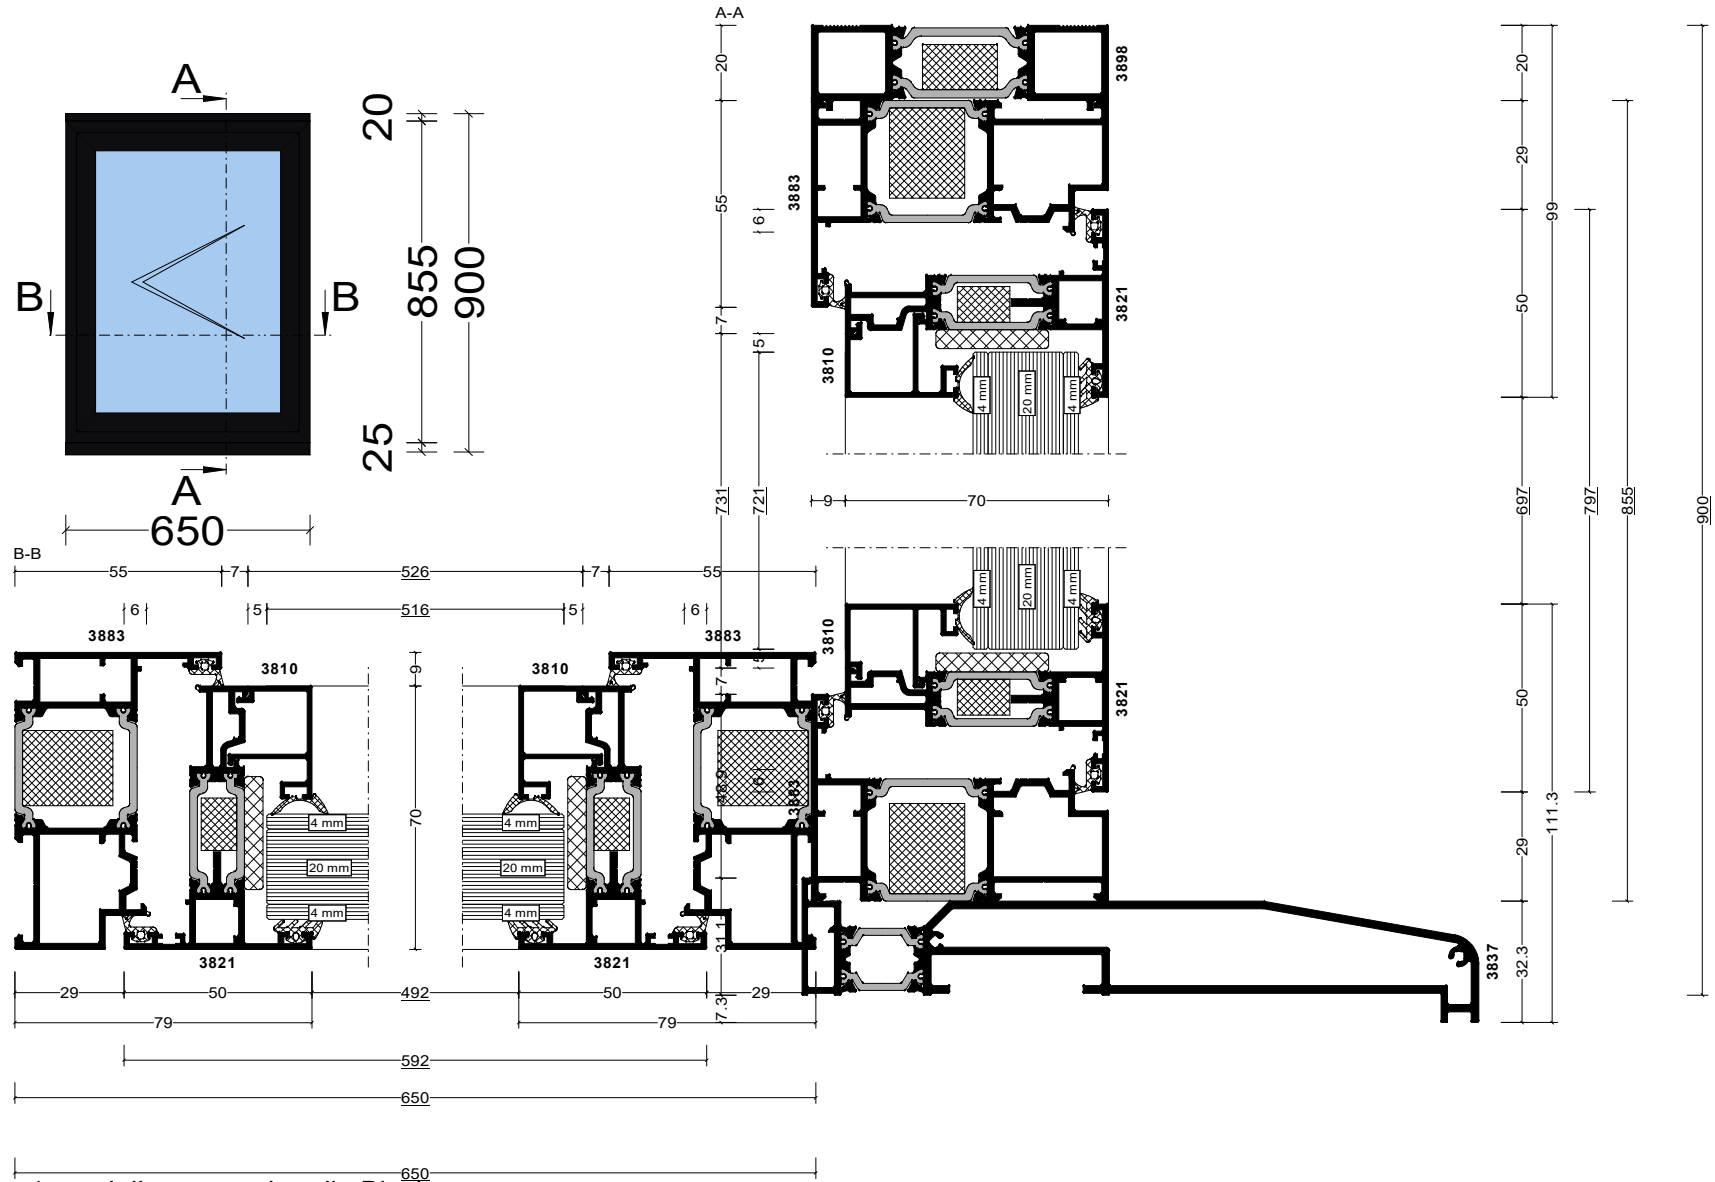

Pos. 001, Quantity: 1
 Job: THE STABLES - FLUSH
 System: Cortizo CASEMENT Hi PAS 24 Dry
 Exterior View

- 2x Inline espag handle Black
- 4x Hinge protector 14 mm
- 2x Pair of standard friction stay side hung 16
- 4x Casement keep
- 2x Sash seal 14 mm
- 1x Espagnolette lock 550 mm RH
- 8x Run up block
- 1x Espagnolette lock 550 mm LH
- 2x 4MM CLR FLOAT / 4MM CLR FLOAT, 4MM CLR FLOAT EXT / 4MM CLR FLOAT INT , BLACK SPACER, ARGON, PLAN TOT + 28mm 0.30 m² 411 x 721mm
- 1x 4MM CLR FLOAT / 4MM CLR FLOAT, 4MM CLR FLOAT EXT / 4MM CLR FLOAT INT , BLACK SPACER, ARGON, PLAN TOT + 28mm 0.32 m² 411 x 775mm
- 1 240135
- 2 240135

Pos. 002, Quantity: 1
 Job: THE STABLES - FLUSH
 System: Cortizo CASEMENT Hi PAS 24 Dry
 Exterior View

- 1x Inline espag handle Black
- 2x Hinge protector 14 mm
- 1x Pair of standard friction stay side hung 16
- 2x Casement keep
- 1x Sash seal 14 mm
- 1x Espagnolette lock 550 mm RH
- 4x Run up block
- 1x 4MM CLR FLOAT / 4MM CLR FLOAT, 4MM CLR FLOAT EXT / 4MM CLR FLOAT INT , BLACK SPACER, ARGON, PLAN TOT + 28mm 0.37 m² 516 x 721mm
- 1 240135

Pos. 003, Quantity: 1
 Job: THE STABLES - FLUSH
 System: Cortizo CASEMENT Hi PAS 24 Dry
 Exterior View

- 2x Inline espag handle Black
- 4x Hinge protector 14 mm
- 2x Pair of standard friction stay side hung 16
- 4x Casement keep
- 2x Sash seal 14 mm
- 1x Espagnolette lock 550 mm RH
- 8x Run up block
- 1x Espagnolette lock 550 mm LH
- 2x 4MM CLR FLOAT / 4MM CLR FLOAT, 4MM CLR FLOAT EXT / 4MM CLR FLOAT INT , BLACK SPACER, ARGON, PLAN TOT + 28mm 0.26 m² 361 x 721mm
- 1x 4MM CLR FLOAT / 4MM CLR FLOAT, 4MM CLR FLOAT EXT / 4MM CLR FLOAT INT , BLACK SPACER, ARGON, PLAN TOT + 28mm 0.28 m² 361 x 775mm
- 1 240135
- 2 240135