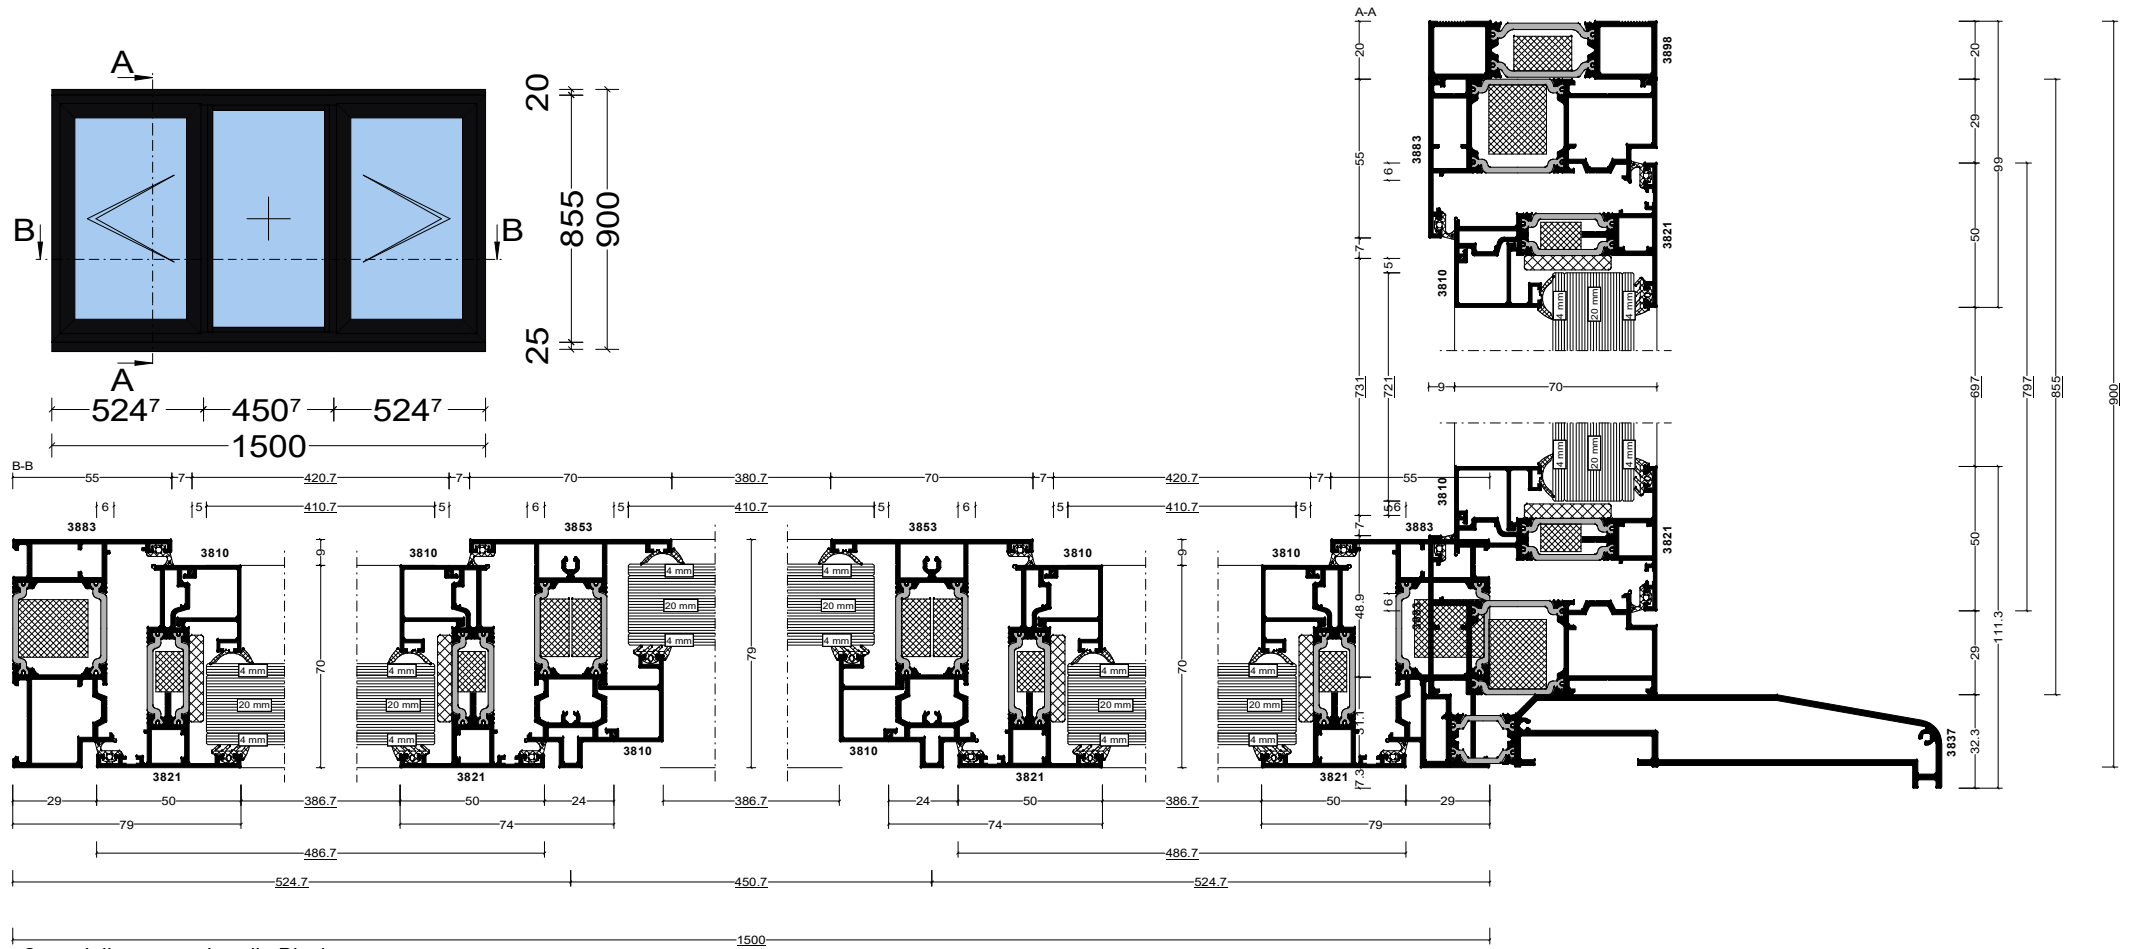

Pos. 001, Quantity: 1
 Job: THE STABLES - FLUSH
 System: Cortizo CASEMENT Hi PAS 24 Dry
 Exterior View

- 2x Inline espag handle Black
- 4x Hinge protector 14 mm
- 2x Pair of standard friction stay side hung 16
- 4x Casement keep
- 2x Sash seal 14 mm
- 1x Espagnolette lock 550 mm RH
- 8x Run up block
- 1x Espagnolette lock 550 mm LH
- 2x 4MM CLR FLOAT / 4MM CLR FLOAT, 4MM CLR FLOAT EXT / 4MM CLR FLOAT INT , BLACK SPACER, ARGON, PLAN TOT + 28mm 0.30 m² 411 x 721mm
- 1x 4MM CLR FLOAT / 4MM CLR FLOAT, 4MM CLR FLOAT EXT / 4MM CLR FLOAT INT , BLACK SPACER, ARGON, PLAN TOT + 28mm 0.32 m² 411 x 775mm
- 1 240135
- 2 240135

Pos. 002, Quantity: 1
 Job: THE STABLES - FLUSH
 System: Cortizo CASEMENT Hi PAS 24 Dry
 Exterior View

- 1x Inline espag handle Black
- 2x Hinge protector 14 mm
- 1x Pair of standard friction stay side hung 16
- 2x Casement keep
- 1x Sash seal 14 mm
- 1x Espagnolette lock 550 mm RH
- 4x Run up block
- 1x 4MM CLR FLOAT / 4MM CLR FLOAT, 4MM CLR FLOAT EXT / 4MM CLR FLOAT INT , BLACK SPACER, ARGON, PLAN TOT + 28mm 0.37 m² 516 x 721mm
- 1 240135

Pos. 003, Quantity: 1
 Job: THE STABLES - FLUSH
 System: Cortizo CASEMENT Hi PAS 24 Dry
 Exterior View

- 2x Inline espag handle Black
- 4x Hinge protector 14 mm
- 2x Pair of standard friction stay side hung 16
- 4x Casement keep
- 2x Sash seal 14 mm
- 1x Espagnolette lock 550 mm RH
- 8x Run up block
- 1x Espagnolette lock 550 mm LH
- 2x 4MM CLR FLOAT / 4MM CLR FLOAT, 4MM CLR FLOAT EXT / 4MM CLR FLOAT INT , BLACK SPACER, ARGON, PLAN TOT + 28mm 0.26 m² 361 x 721mm
- 1x 4MM CLR FLOAT / 4MM CLR FLOAT, 4MM CLR FLOAT EXT / 4MM CLR FLOAT INT , BLACK SPACER, ARGON, PLAN TOT + 28mm 0.28 m² 361 x 775mm
- 1 240135
- 2 240135