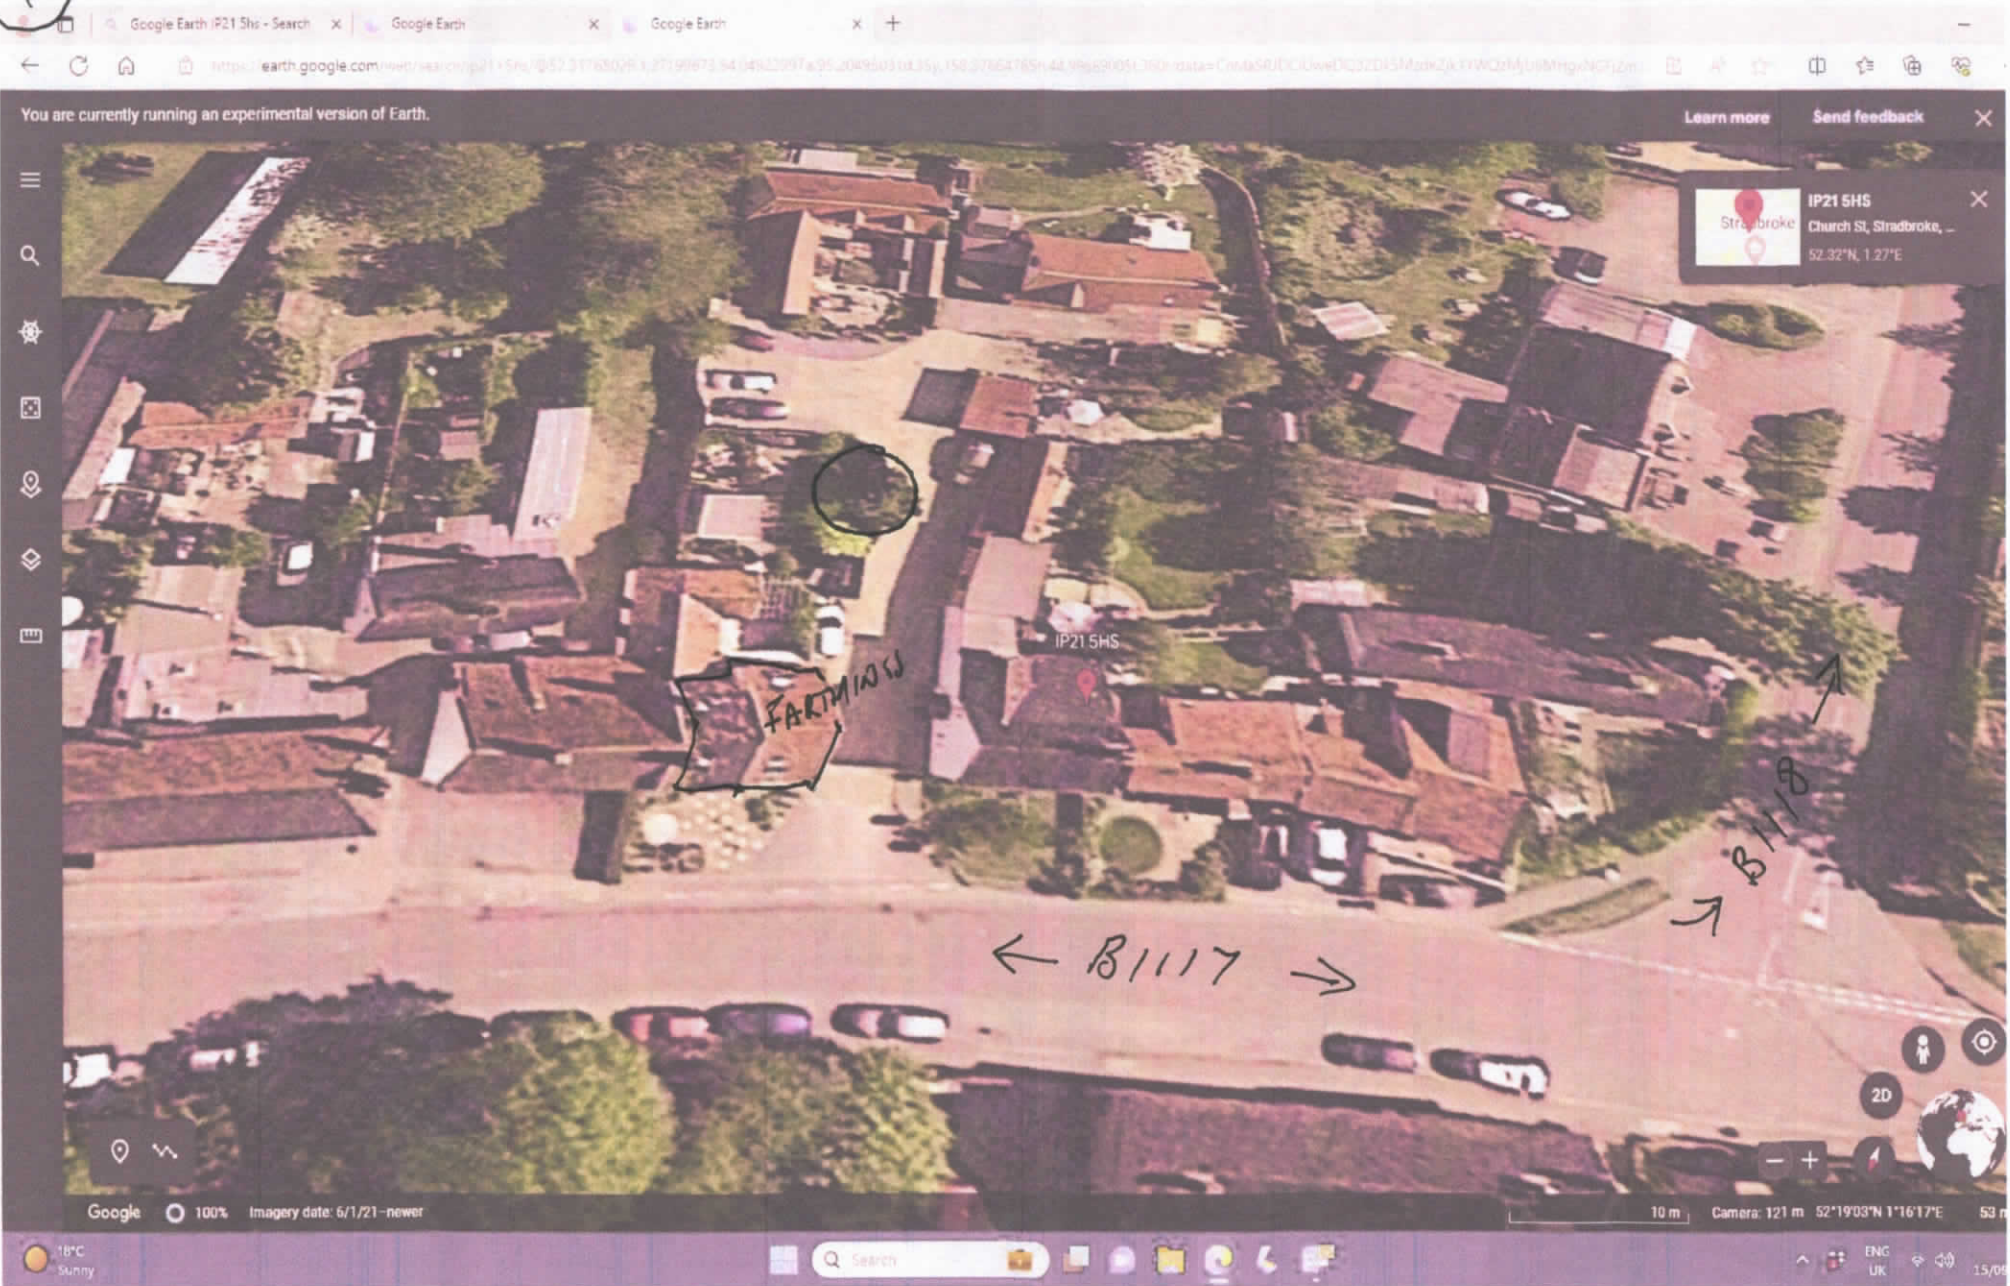

4.

You are currently running an experimental version of Earth.

[Learn more](#) [Send feedback](#)

IP21 5HS
Church St, Stradbroke, ...
52.32°N, 1.27°E

FARMING

← B1117 →

B1118

Google 100% Imagery date: 6/1/21-newer

10 m Camera: 121 m 52°19'03"N 1°16'17"E 53 m