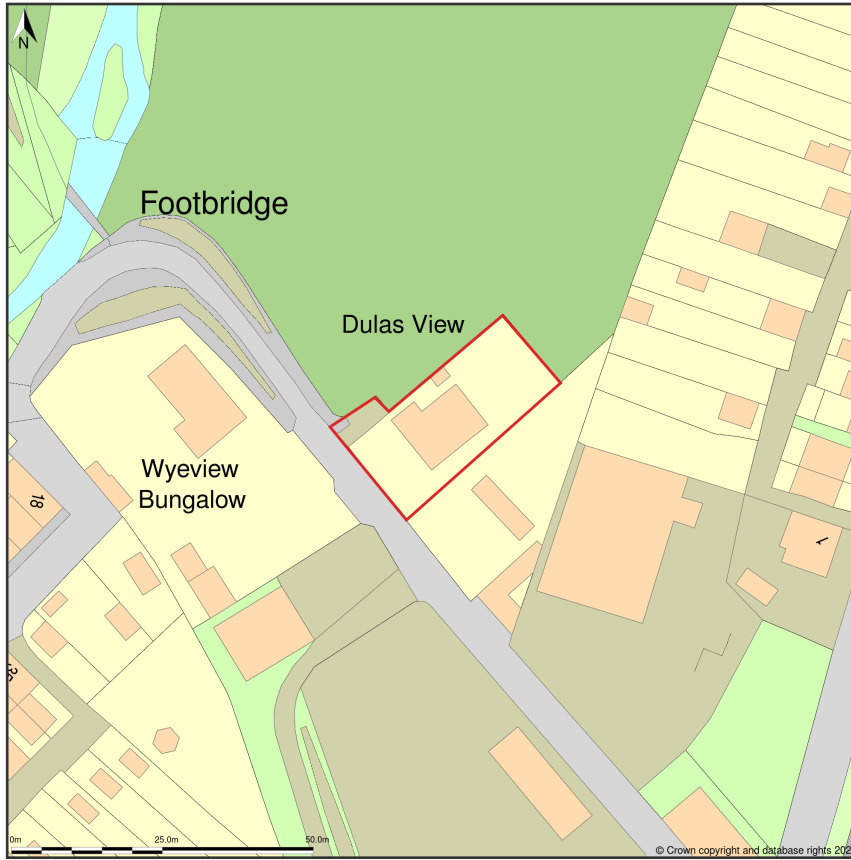

Dulais View, U1326 From A470t Near Court View To Wye View Terrace, Built Road, Built Wells,  
Powys, LD2 3RL

Location Plan shows area bounded by: 302335.1, 253252.55 302476.52, 253393.97 (at a scale of 1:1250), OSGridRef: SO 2405332. The representation of a road, track or path is no evidence of a right of way. The representation of features as lines is no evidence of a property boundary.

Produced on 2nd Aug 2023 from the Ordnance Survey National Geographic Database and incorporating surveyed revision available at this date. Reproduction in whole or part is prohibited without the prior permission of Ordnance Survey. © Crown copyright 2023. Supplied by [www.buyaplan.co.uk](http://www.buyaplan.co.uk) a licensed Ordnance Survey partner (100053143). Unique plan reference: #00838526-12F9DF.