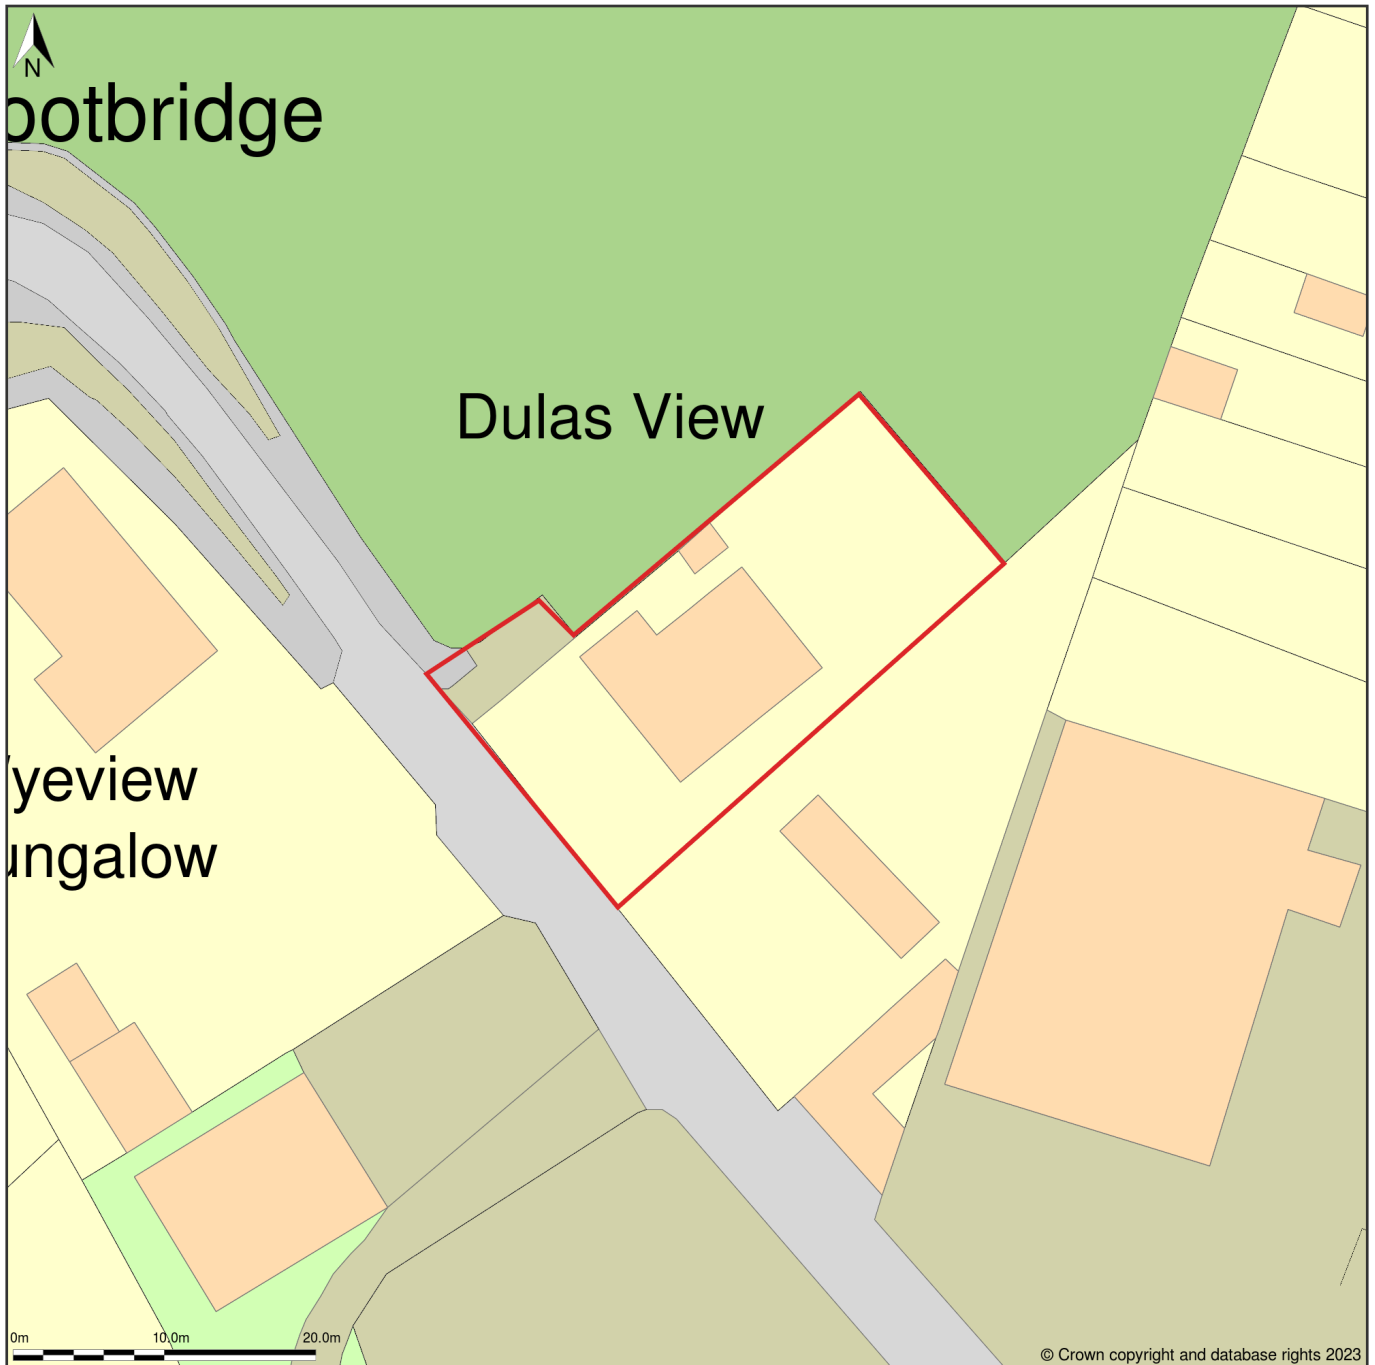

Dulais View, U1326 From A470t Near Court View To Wye View Terrace, Built Road, Built Wells,
Powys, LD2 3RL

Site Plan (also called a Block Plan) shows area bounded by: 302360.8, 253278.11 302450.8, 253368.11 (at a scale of 1:500), OSGridRef: SO 2405332. The representation of a road, track or path is no evidence of a right of way. The representation of features as lines is no evidence of a property boundary.

Produced on 2nd Aug 2023 from the Ordnance Survey National Geographic Database and incorporating surveyed revision available at this date. Reproduction in whole or part is prohibited without the prior permission of Ordnance Survey. © Crown copyright 2023. Supplied by www.buyaplan.co.uk a licensed Ordnance Survey partner (100053143). Unique plan reference: #00838524-3D2D16.