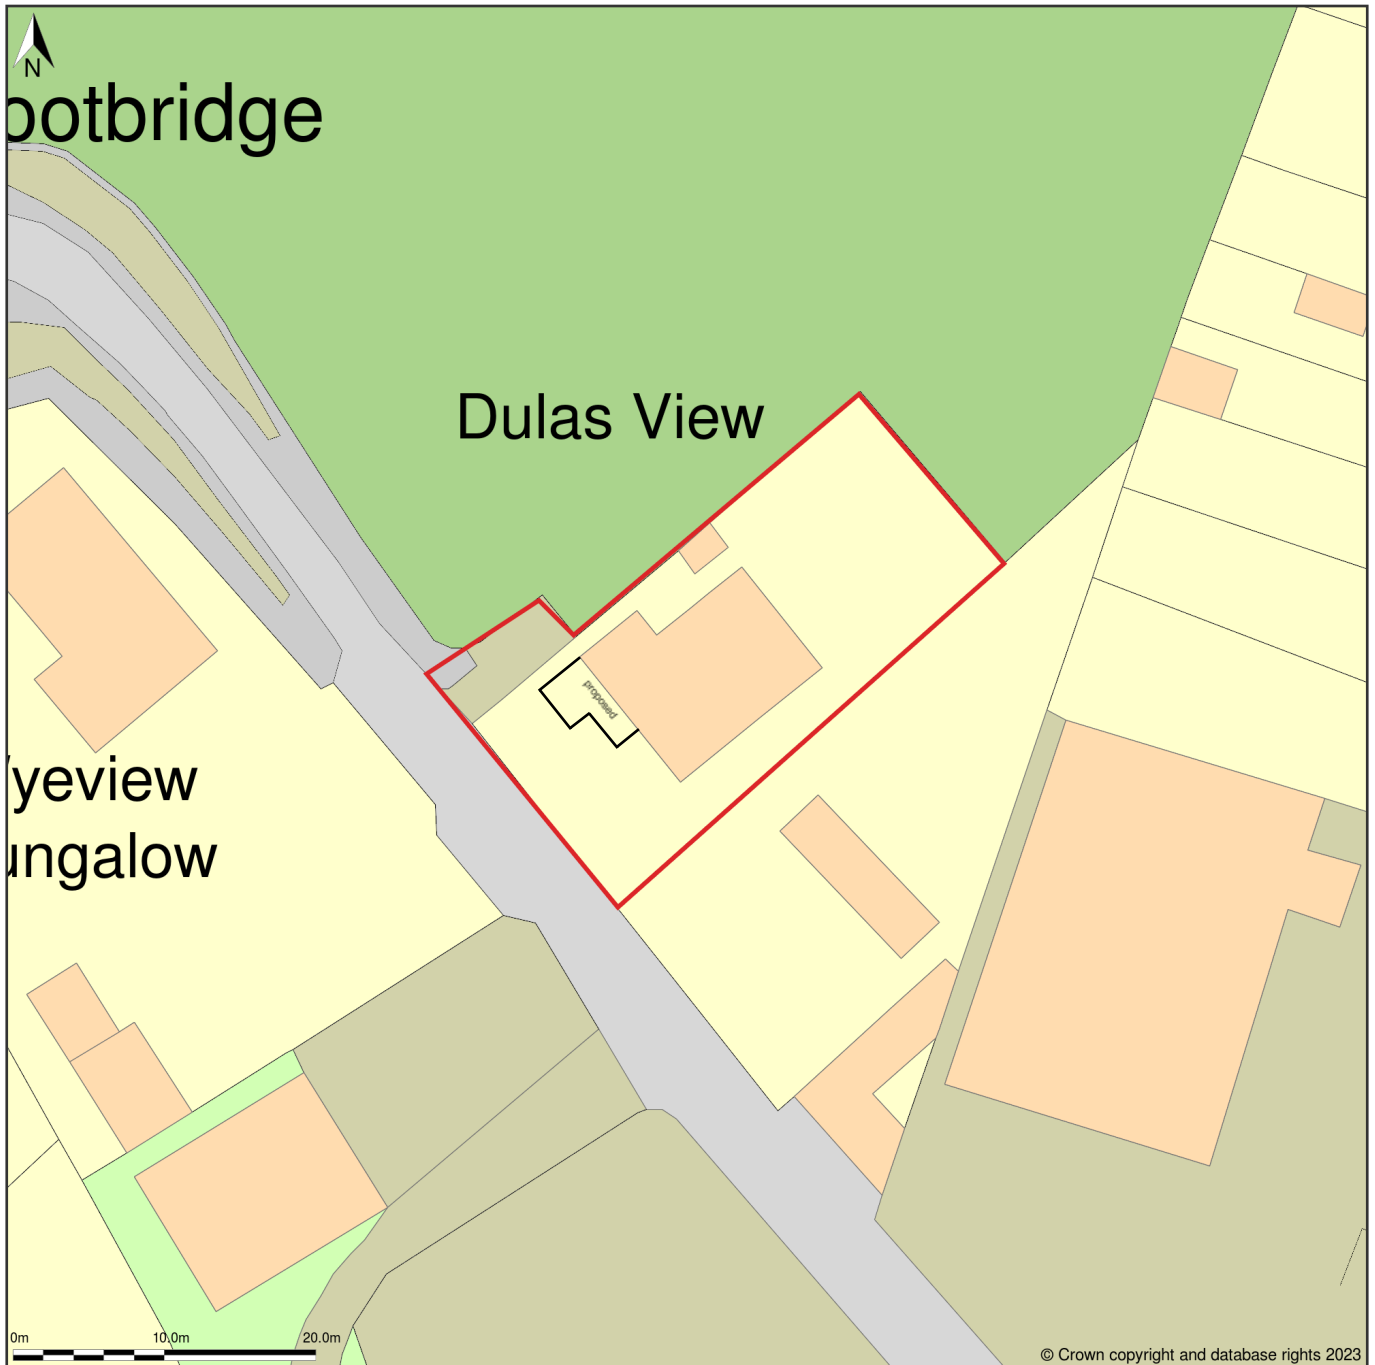

Dulais View, U1326 From A470t Near Court View To Wye View Terrace, Builtl Road, Builtl Wells,  
Powys, LD2 3RL

Site Plan (also called a Block Plan) shows area bounded by: 302360.8, 253278.11 302450.8, 253368.11 (at a scale of 1:500), OSGridRef: SO 2405332. The representation of a road, track or path is no evidence of a right of way. The representation of features as lines is no evidence of a property boundary.

Produced on 2nd Aug 2023 from the Ordnance Survey National Geographic Database and incorporating surveyed revision available at this date. Reproduction in whole or part is prohibited without the prior permission of Ordnance Survey. © Crown copyright 2023. Supplied by [www.buyaplan.co.uk](http://www.buyaplan.co.uk) a licensed Ordnance Survey partner (100053143). Unique plan reference: #00838524-3D2D16.