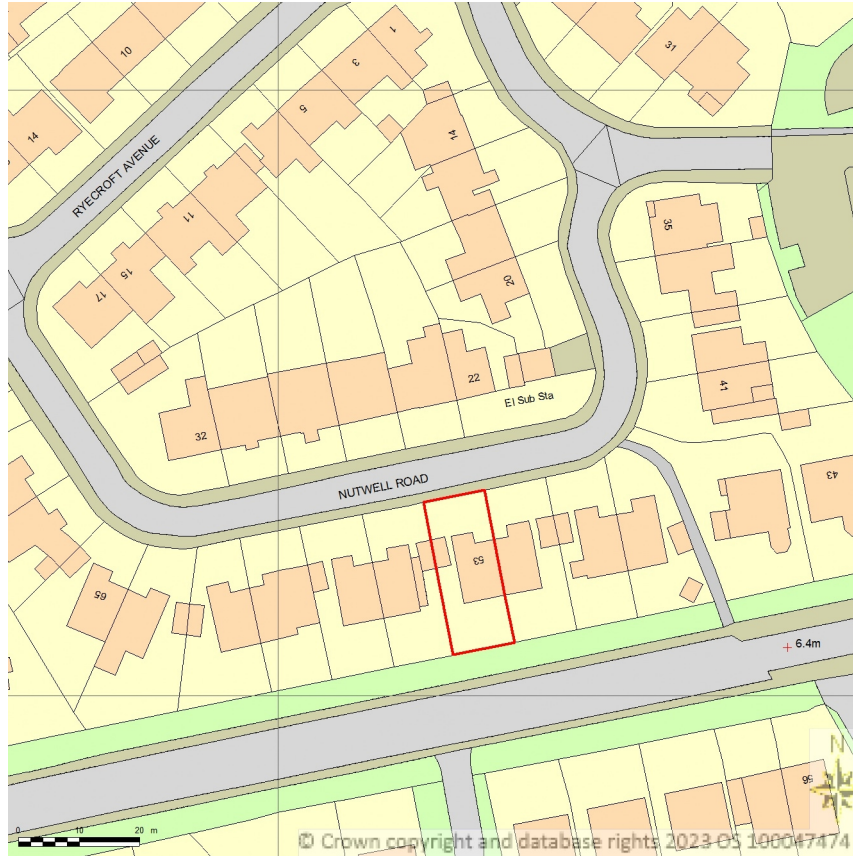

SITE LOCATION PLAN

AREA 2 HA

SCALE: 1:1250 on A4

CENTRE COORDINATES: 335326 , 162444

Supplied by Streetwise Maps Ltd

www.streetwise.net

Licence No: 100047474

15:25:08 22/09/2023