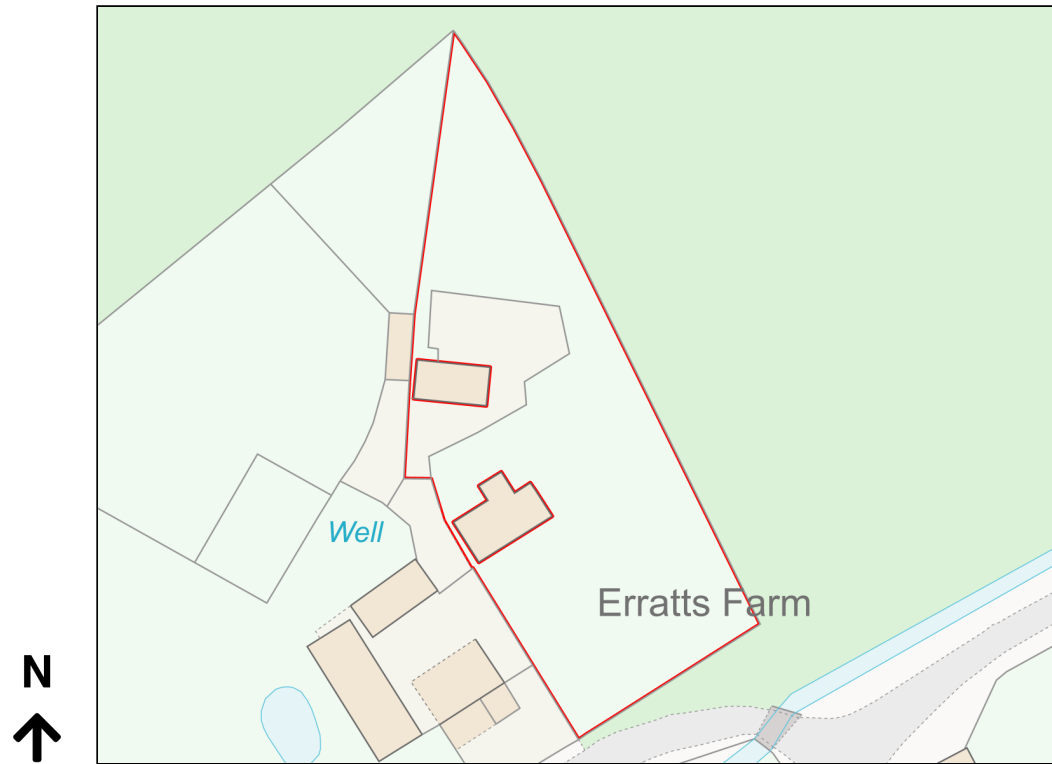

Location Plan

Site Address: Church Farm, Newmarket Road, Cowlinge, CB8 9QA

Date Produced: 01-Oct-2023

Scale: 1:1250 @A4

Planning Portal Reference: PP-12497999v1