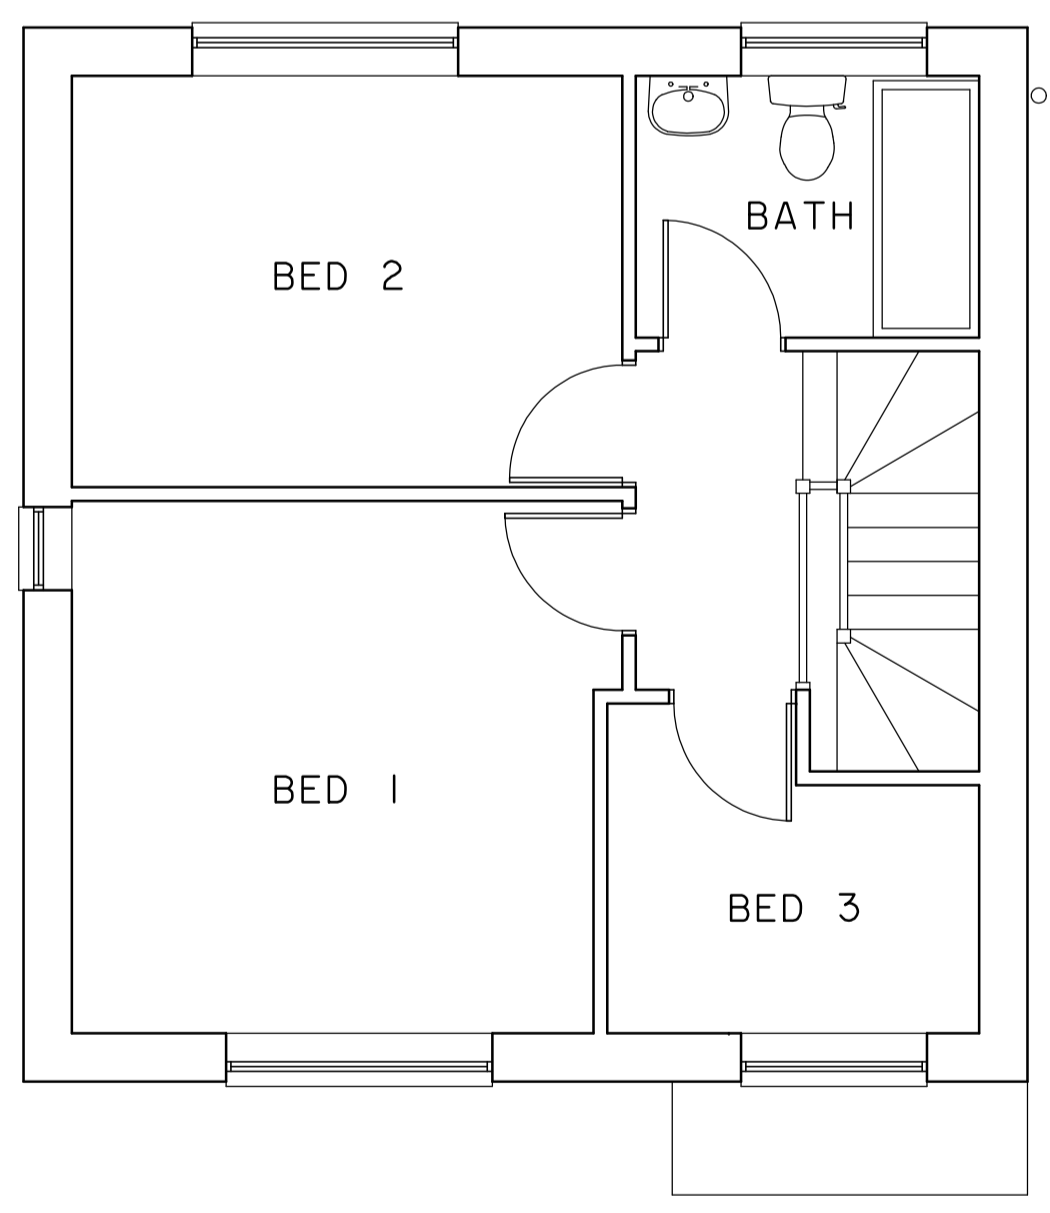

FRONT

R H SIDE

REAR

L H SIDE

GROUND FLOOR

FIRST FLOOR

CLIVE BALDWIN *Building Design*

Witches Moon, Stony Lane, Little Kingshill, Bucks. HP16 0DS.
Telephone: 01494 936869

**17 RIDGEWAY COTTAGES
SWANBOURNE**

Survey

Scale: 1:50, 1:100 @ A1

Date: SEPTEMBER 2023

2332/01

Scale this drawing for Planning purposes only.
All dimensions are to be checked on site and any discrepancies reported.