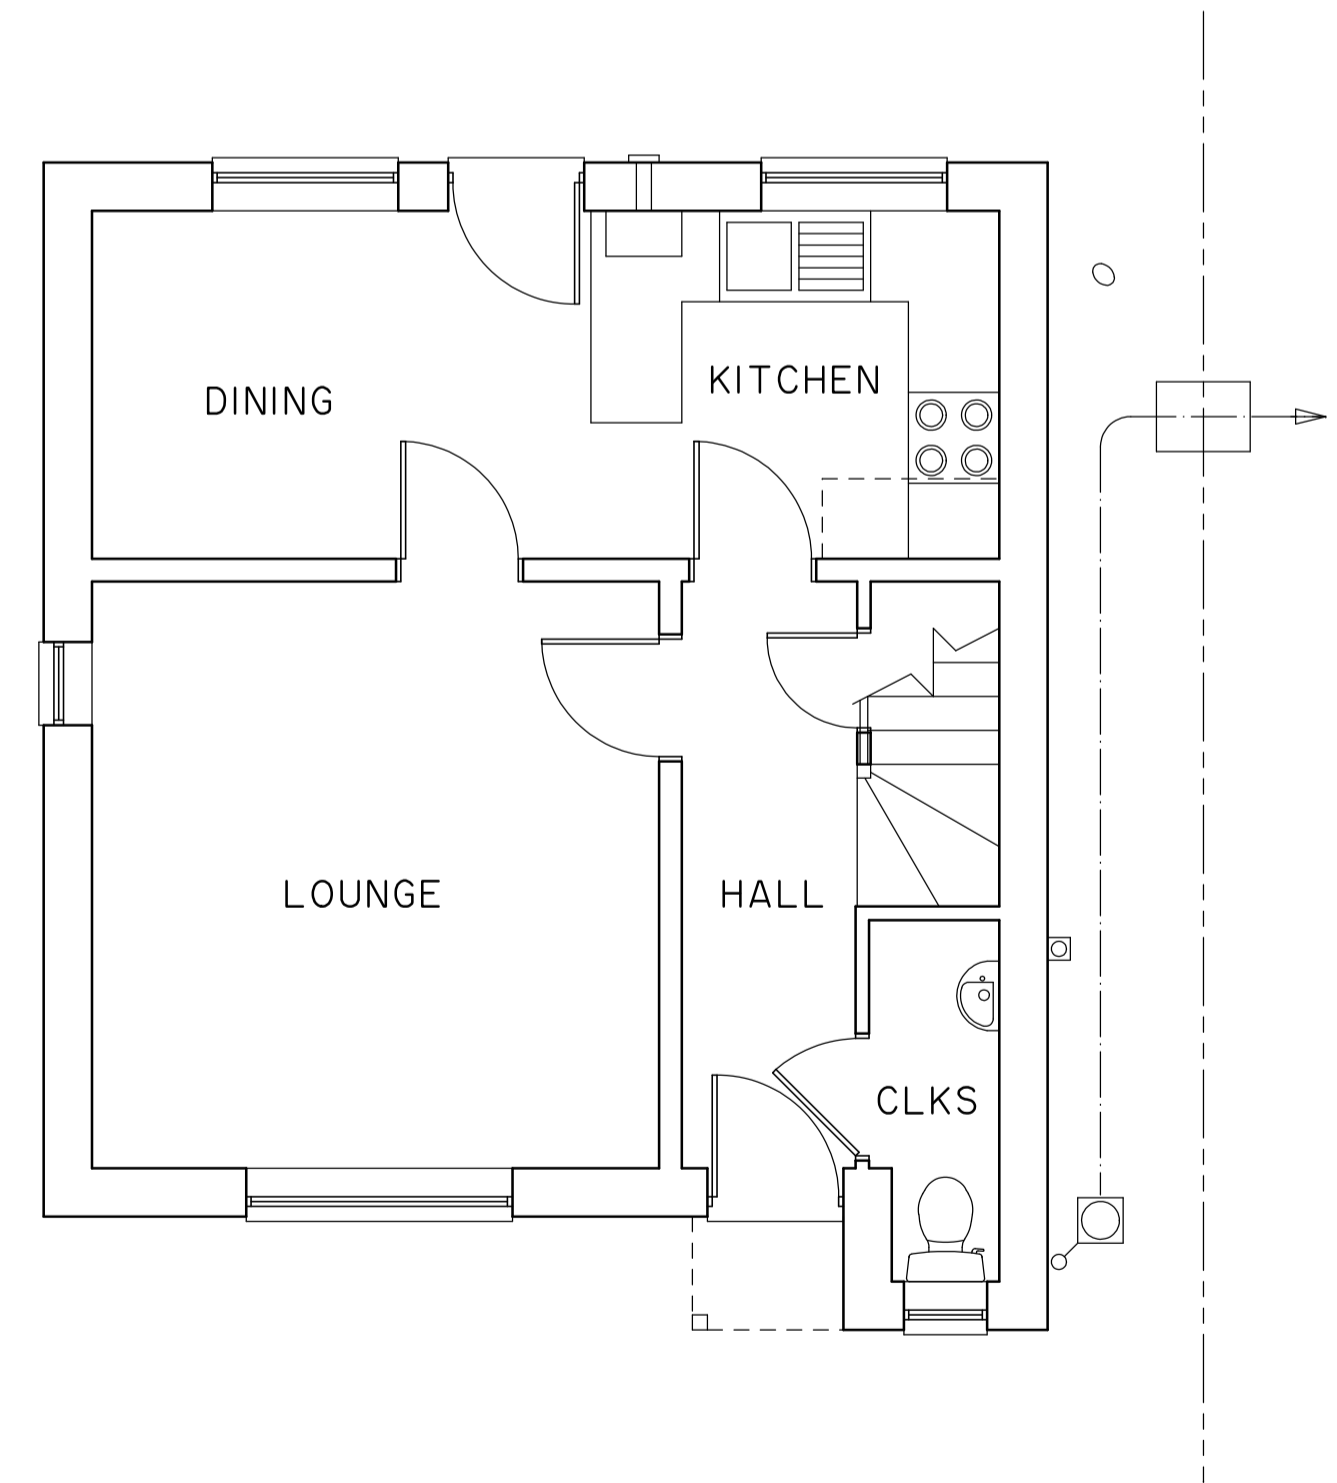

FRONT

R H SIDE

REAR

L H SIDE

GROUND FLOOR

FIRST FLOOR

CLIVE BALDWIN *Building Design*

Witches Moon, Stony Lane, Little Kingshill, Bucks. HP16 0DS.
Telephone: 01494 936869

**17 RIDGEWAY COTTAGES
SWANBOURNE**

Survey

Scale: 1:50, 1:100 @ A1

Date: SEPTEMBER 2023

2332/01

Scale this drawing for Planning purposes only.
All dimensions are to be checked on site and any discrepancies reported.