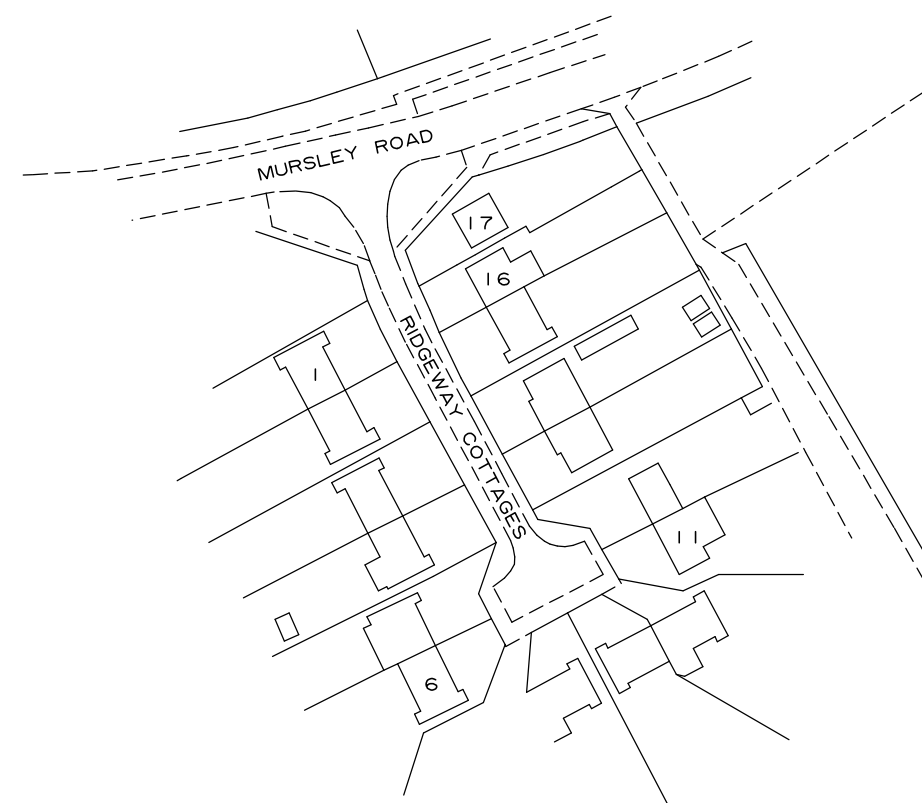

SITE PLAN

SCALE 1:500

Ordnance Survey (c) Crown Copyright 2023. All rights reserved. Licence number 100022432

LOCATION PLAN

SCALE 1:1250

CLIVE BALDWIN *Building Design*

Witches Moon, Stony Lane, Little Kingshill, Bucks. HP16 0DS.
Telephone: 01494 936869

17 RIDGEWAY COTTAGES
SWANBOURNE

Existing site plan

Scale: 1:500 @ A3

Date: SEPTEMBER 2023

2332/03

Scale this drawing for Planning purposes only.
All dimensions are to be checked on site and any discrepancies reported.