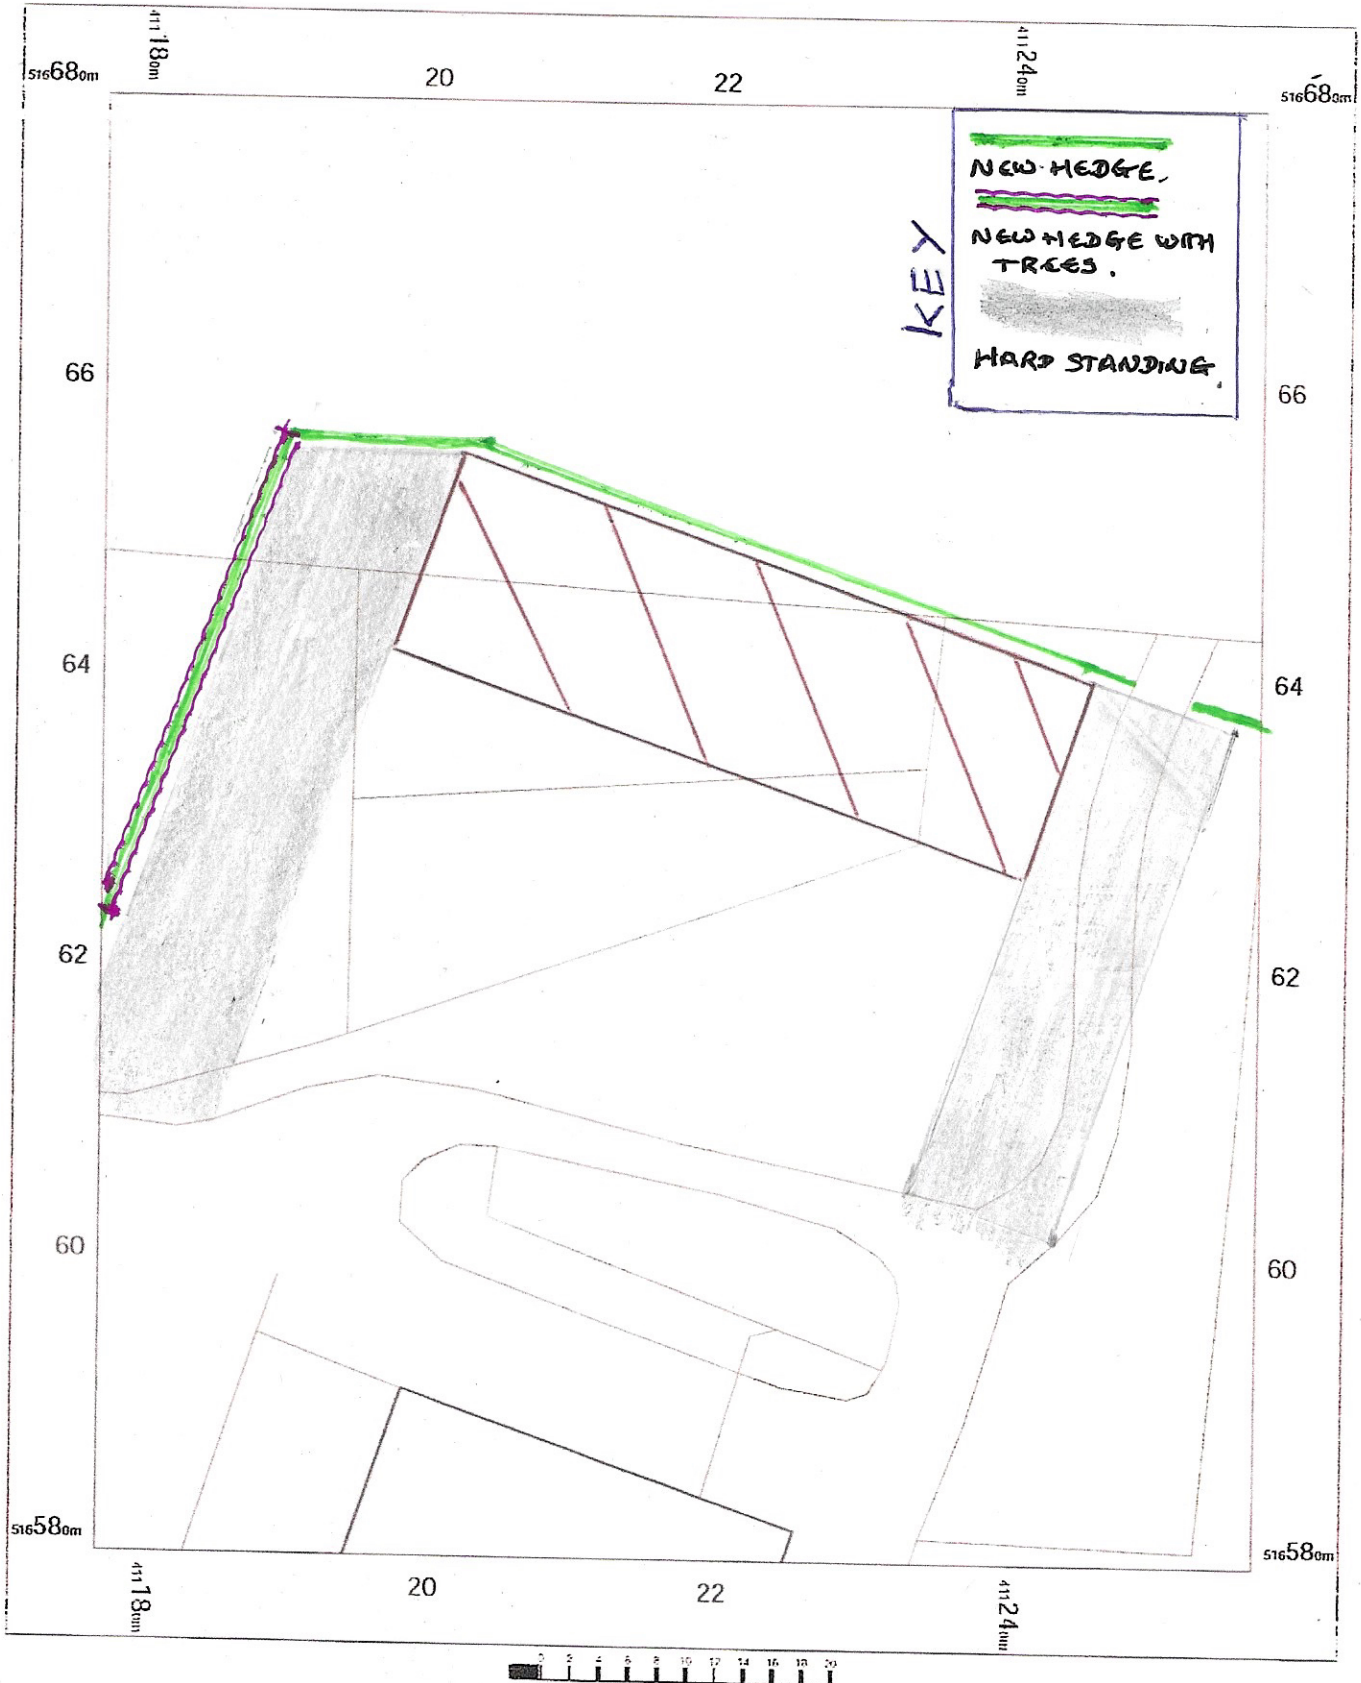

# Site Plan

West Whorley Hill  
Whorley Hill  
Winston  
DL2 3PT

OS MasterMap 1250/2500/10000 scale  
Wednesday, August 30, 2023, ID: BW1-01122850  
maps.blackwell.co.uk

1:500 scale print at A4. Centre: 411217 E, 516629 N

© Crown Copyright Ordnance Survey. Licence no. 100041041

**BLACKWELL'S**  
MAPPING SERVICES

www.blackwellmapping.co.uk

TEL: 0800 151 2612

maps@blackwell.co.uk