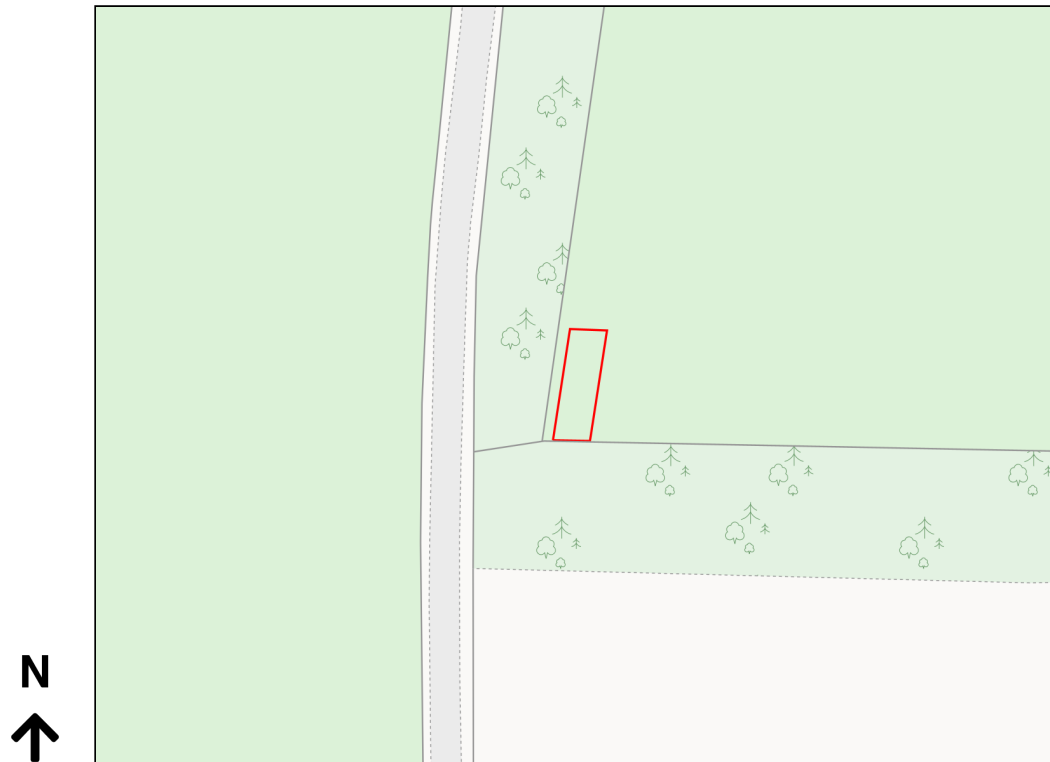

# Location Plan

Site Address: Rock Farms Ltd, Rock Village, Rock, NE66 3SB

Date Produced: 19-Sep-2023

Scale: 1:1250 @A4

Planning Portal Reference: PP-12444369v1