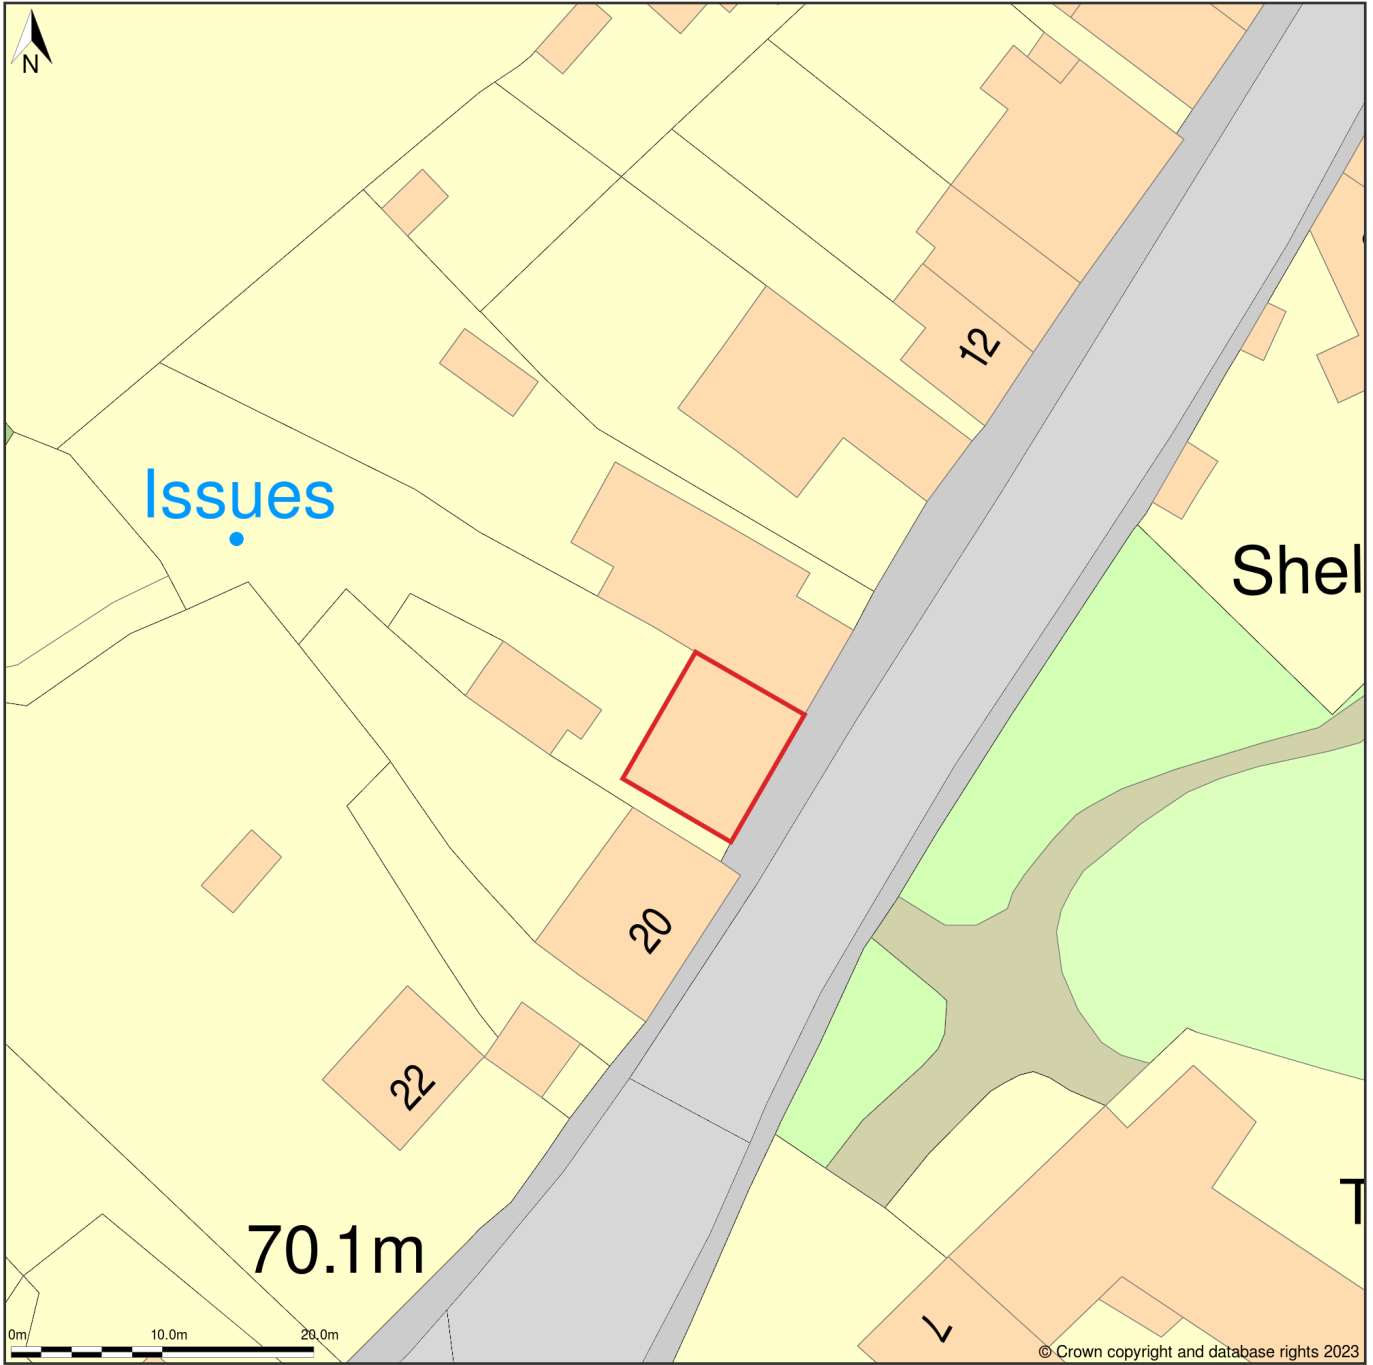

18, Frome Road, Beckington, Frome, Somerset, BA11 6TD

Site Plan (also called a Block Plan) shows area bounded by: 379968.58, 151707.48 380058.58, 151797.48 (at a scale of 1:500), OSGridRef: ST80015175. The representation of a road, track or path is no evidence of a right of way. The representation of features as lines is no evidence of a property boundary.

Produced on 6th Oct 2023 from the Ordnance Survey National Geographic Database and incorporating surveyed revision available at this date. Reproduction in whole or part is prohibited without the prior permission of Ordnance Survey. © Crown copyright 2023. Supplied by www.buyaplan.co.uk a licensed Ordnance Survey partner (100053143). Unique plan reference: #00852257-C8D017.