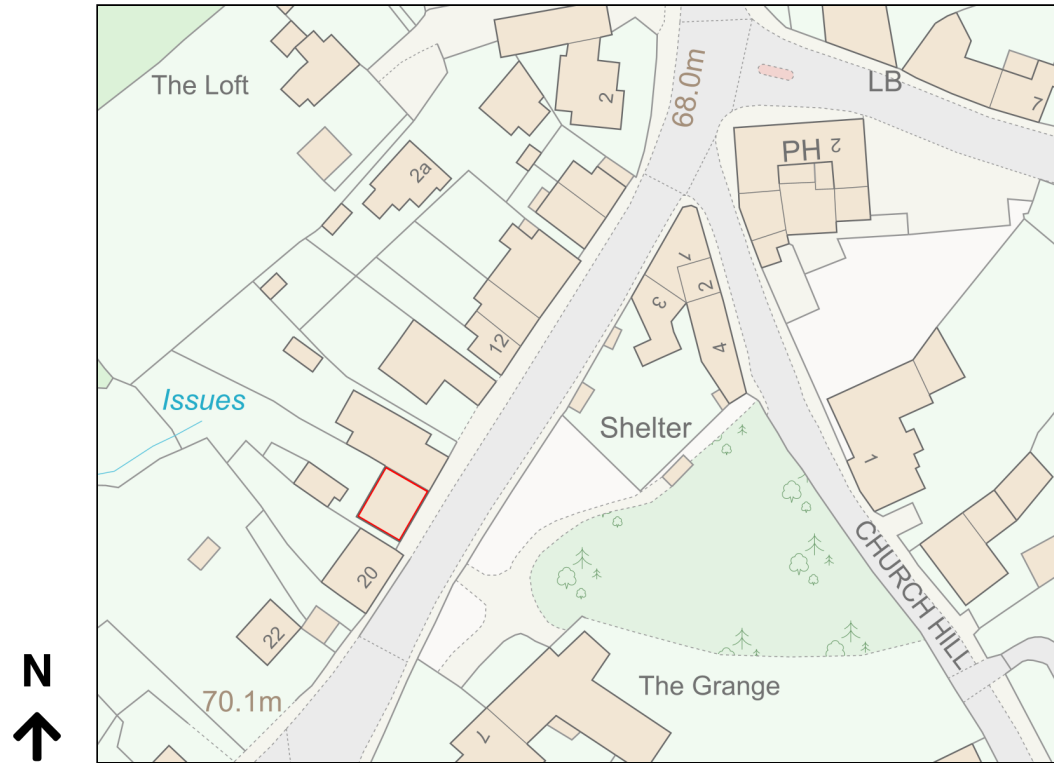

Location Plan

Site Address: 18, Frome Road, Beckington, Frome, BA11 6TD

Date Produced: 27-Sep-2023

Scale: 1:1250 @A4

Planning Portal Reference: PP-12411640v1