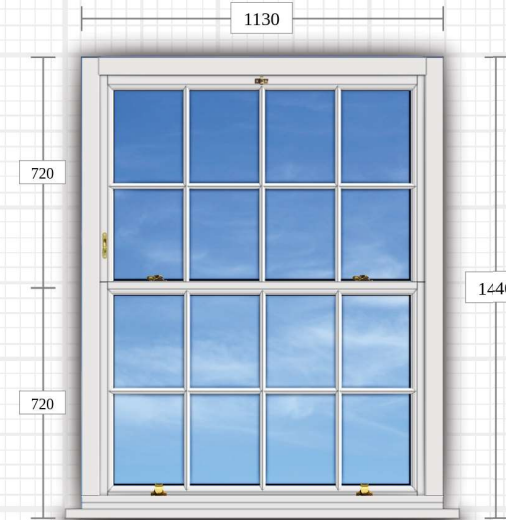

Quantity: 1

☀ Viewed from outside

💡 Viewed from inside

Traditional Sliding Sash Spiral Balance

Species:	Redwood FJ	Colour:	Bereco Collection Traffic White Satin
Frame Bottom:	Trad SS SB 168mm Outer Frame Cill		
Frame LR:	Trad SS SB 168mm Outer Frame Jamb		
Frame Top:	Trad SS SB 168mm Outer Frame Head		
Sash Bottom Rail:	Trad SS SB Sash B Rail 56mm		
Sash Lower Meeting Rail:	Trad SS SB Sash T Rail (Mtg) Inner 56mm		
Sash Sides:	Trad SS SB Sash Stiles 56mm		
Sash Top Rail:	Trad SS SB Sash T Rail 56mm		
Sash Upper Meeting Rail:	Trad SS SB Sash B (Mtg) Outer 56mm		
Bead:	Trad CMT 24mm Bead		
Cill species:	Redwood FJ		
Cill:	Cill nosing 47mm x 28mm		
Astragal bar:	16mm Lambs Tongue		