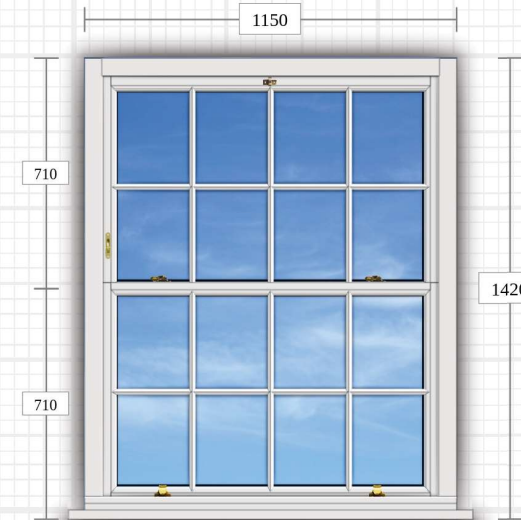

Detailed specification

5. **F5** – Scale drawings/visualisation of outside and inside

Detailed specification

FIRST FLOOR

F1

F2

F3

FRONT OF PROPERTY

GROUND FLOOR

F5

F4

FRONT OF PROPERTY

Technical detail: 1 - F1 First Floor above door Front - Supply & Fit - Sash box removal

Quantity: 1

☀ Viewed from outside

💡 Viewed from inside

Traditional Sliding Sash Spiral Balance

Species:	Redwood FJ	Colour:	Bereco Collection Traffic White Satin
Frame Bottom:	Trad SS SB 168mm Outer Frame Cill		
Frame LR:	Trad SS SB 168mm Outer Frame Jamb		
Frame Top:	Trad SS SB 168mm Outer Frame Head		
Sash Bottom Rail:	Trad SS SB Sash B Rail 56mm		
Sash Lower Meeting Rail:	Trad SS SB Sash T Rail (Mtg) Inner 56mm		
Sash Sides:	Trad SS SB Sash Stiles 56mm		
Sash Top Rail:	Trad SS SB Sash T Rail 56mm		
Sash Upper Meeting Rail:	Trad SS SB Sash B (Mtg) Outer 56mm		
Bead:	Trad CMT 24mm Bead		
Cill species:	Redwood FJ		
Cill:	Cill nosing 47mm x 28mm		
Astragal bar:	16mm Lambs Tongue		