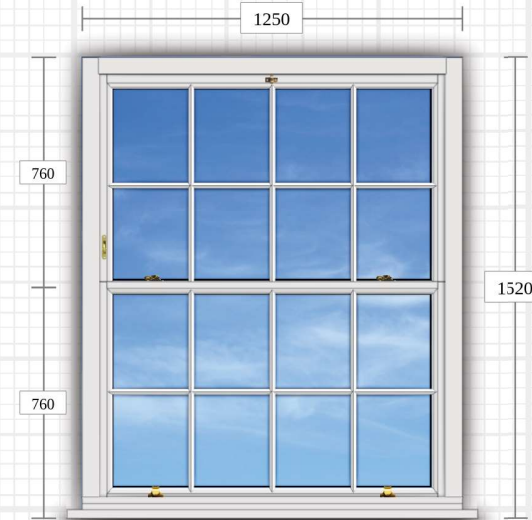

Quantity: 1

☀ Viewed from outside

💡 Viewed from inside

Traditional Sliding Sash Spiral Balance

Species:	Redwood FJ	Colour:	Bereco Collection Traffic White Satin
Frame Bottom:	Trad SS SB 168mm Outer Frame Cill		
Frame LR:	Trad SS SB 168mm Outer Frame Jamb		
Frame Top:	Trad SS SB 168mm Outer Frame Head		
Sash Bottom Rail:	Trad SS SB Sash B Rail 56mm		
Sash Lower Meeting Rail:	Trad SS SB Sash T Rail (Mtg) Inner 56mm		
Sash Sides:	Trad SS SB Sash Stiles 56mm		
Sash Top Rail:	Trad SS SB Sash T Rail 56mm		
Sash Upper Meeting Rail:	Trad SS SB Sash B (Mtg) Outer 56mm		
Bead:	Trad CMT 24mm Bead		
Cill species:	Redwood FJ		
Cill:	Cill nosing 47mm x 28mm		
Astragal bar:	16mm Lambs Tongue		