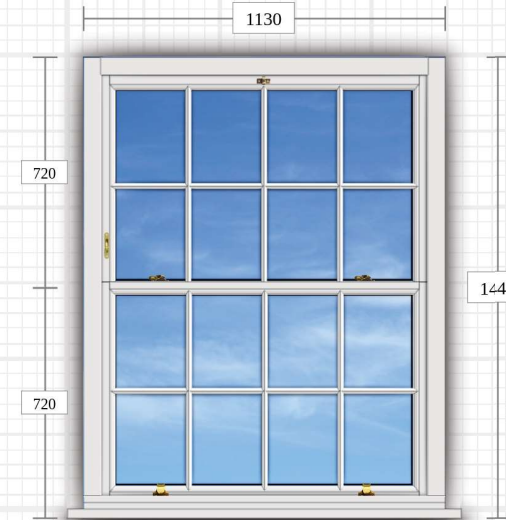

☀ Viewed from outside

💡 Viewed from inside

Traditional Sliding Sash Spiral Balance

Species:	Redwood FJ	Colour:	Bereco Collection Traffic White Satin
Frame Bottom:	Trad SS SB 168mm Outer Frame Cill		
Frame LR:	Trad SS SB 168mm Outer Frame Jamb		
Frame Top:	Trad SS SB 168mm Outer Frame Head		
Sash Bottom Rail:	Trad SS SB Sash B Rail 56mm		
Sash Lower Meeting Rail:	Trad SS SB Sash T Rail (Mtg) Inner 56mm		
Sash Sides:	Trad SS SB Sash Stiles 56mm		
Sash Top Rail:	Trad SS SB Sash T Rail 56mm		
Sash Upper Meeting Rail:	Trad SS SB Sash B (Mtg) Outer 56mm		
Bead:	Trad CMT 24mm Bead		
Cill species:	Redwood FJ		
Cill:	Cill nosing 47mm x 28mm		
Astragal bar:	16mm Lambs Tongue		