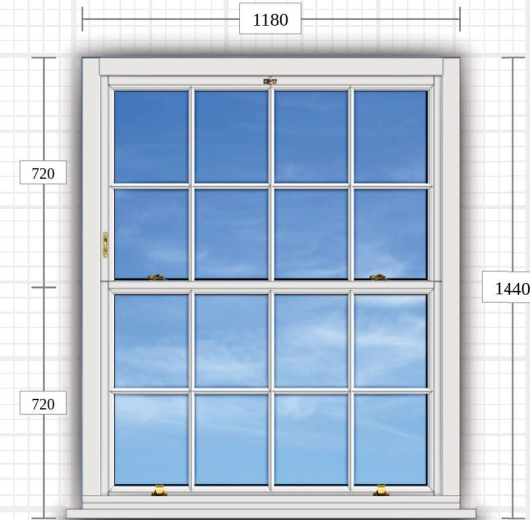

Quantity: 1

☀ Viewed from outside

💡 Viewed from inside

Traditional Sliding Sash Spiral Balance

Species:	Redwood FJ	Colour:	Bereco Collection Traffic White Satin
Frame Bottom:	Trad SS SB 168mm Outer Frame Cill		
Frame LR:	Trad SS SB 168mm Outer Frame Jamb		
Frame Top:	Trad SS SB 168mm Outer Frame Head		
Sash Bottom Rail:	Trad SS SB Sash B Rail 56mm		
Sash Lower Meeting Rail:	Trad SS SB Sash T Rail (Mtg) Inner 56mm		
Sash Sides:	Trad SS SB Sash Stiles 56mm		
Sash Top Rail:	Trad SS SB Sash T Rail 56mm		
Sash Upper Meeting Rail:	Trad SS SB Sash B (Mtg) Outer 56mm		
Bead:	Trad CMT 24mm Bead		
Cill species:	Redwood FJ		
Cill:	Cill nosing 47mm x 28mm		
Astragal bar:	16mm Lambs Tongue		