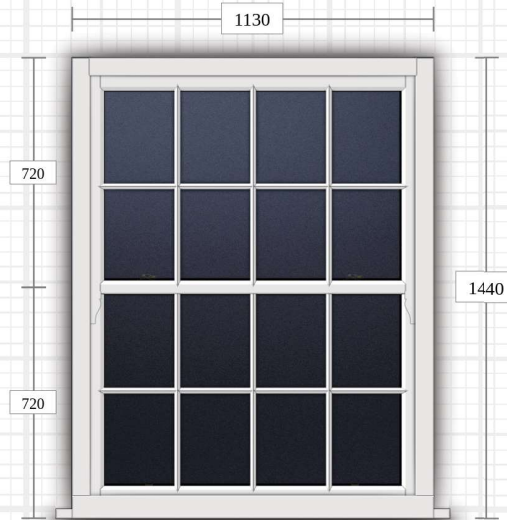

☀ Viewed from outside

💡 Viewed from inside

Traditional Sliding Sash Spiral Balance

Species:	Redwood FJ	Colour:	Bereco Collection Traffic White Satin
Frame Bottom:	Trad SS SB 168mm Outer Frame Cill		
Frame LR:	Trad SS SB 168mm Outer Frame Jamb		
Frame Top:	Trad SS SB 168mm Outer Frame Head		
Sash Bottom Rail:	Trad SS SB Sash B Rail 56mm		
Sash Lower Meeting Rail:	Trad SS SB Sash T Rail (Mtg) Inner 56mm		
Sash Sides:	Trad SS SB Sash Stiles 56mm		
Sash Top Rail:	Trad SS SB Sash T Rail 56mm		
Sash Upper Meeting Rail:	Trad SS SB Sash B (Mtg) Outer 56mm		
Bead:	Trad CMT 24mm Bead		
Cill species:	Redwood FJ		
Cill:	Cill nosing 47mm x 28mm		
Astragal bar:	16mm Lambs Tongue		