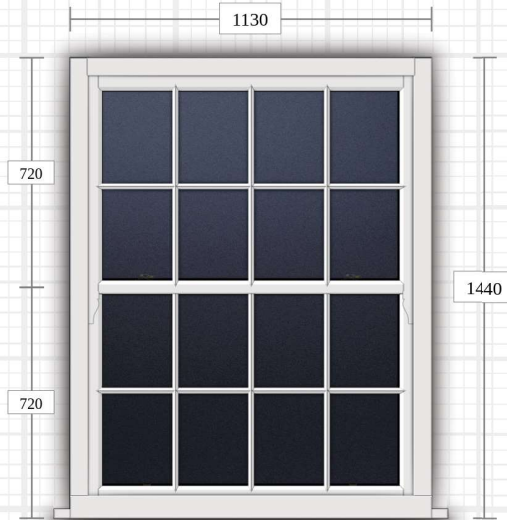

Quantity: 1

☀ Viewed from outside

💡 Viewed from inside

Traditional Sliding Sash Spiral Balance

Species:	Redwood FJ	Colour:	Bereco Collection Traffic White Satin
Frame Bottom:	Trad SS SB 168mm Outer Frame Cill		
Frame LR:	Trad SS SB 168mm Outer Frame Jamb		
Frame Top:	Trad SS SB 168mm Outer Frame Head		
Sash Bottom Rail:	Trad SS SB Sash B Rail 56mm		
Sash Lower Meeting Rail:	Trad SS SB Sash T Rail (Mtg) Inner 56mm		
Sash Sides:	Trad SS SB Sash Stiles 56mm		
Sash Top Rail:	Trad SS SB Sash T Rail 56mm		
Sash Upper Meeting Rail:	Trad SS SB Sash B (Mtg) Outer 56mm		
Bead:	Trad CMT 24mm Bead		
Cill species:	Redwood FJ		
Cill:	Cill nosing 47mm x 28mm		
Astragal bar:	16mm Lambs Tongue		