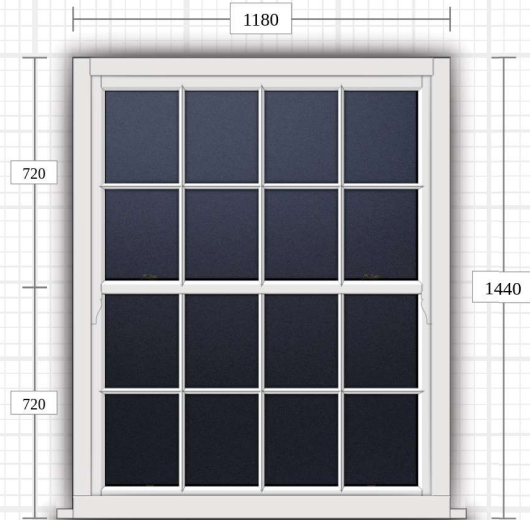

Quantity: 1

☀ Viewed from outside

💡 Viewed from inside

Traditional Sliding Sash Spiral Balance

Species:	Redwood FJ	Colour:	Bereco Collection Traffic White Satin
Frame Bottom:	Trad SS SB 168mm Outer Frame Cill		
Frame LR:	Trad SS SB 168mm Outer Frame Jamb		
Frame Top:	Trad SS SB 168mm Outer Frame Head		
Sash Bottom Rail:	Trad SS SB Sash B Rail 56mm		
Sash Lower Meeting Rail:	Trad SS SB Sash T Rail (Mtg) Inner 56mm		
Sash Sides:	Trad SS SB Sash Stiles 56mm		
Sash Top Rail:	Trad SS SB Sash T Rail 56mm		
Sash Upper Meeting Rail:	Trad SS SB Sash B (Mtg) Outer 56mm		
Bead:	Trad CMT 24mm Bead		
Cill species:	Redwood FJ		
Cill:	Cill nosing 47mm x 28mm		
Astragal bar:	16mm Lambs Tongue		