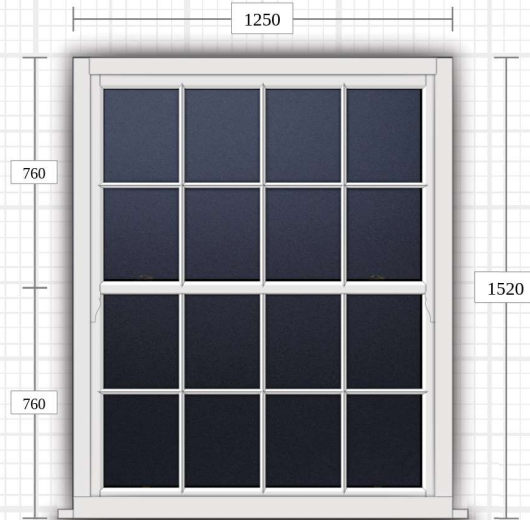

Quantity: 1

☀ Viewed from outside

💡 Viewed from inside

Traditional Sliding Sash Spiral Balance

Species:	Redwood FJ	Colour:	Bereco Collection Traffic White Satin
Frame Bottom:	Trad SS SB 168mm Outer Frame Cill		
Frame LR:	Trad SS SB 168mm Outer Frame Jamb		
Frame Top:	Trad SS SB 168mm Outer Frame Head		
Sash Bottom Rail:	Trad SS SB Sash B Rail 56mm		
Sash Lower Meeting Rail:	Trad SS SB Sash T Rail (Mtg) Inner 56mm		
Sash Sides:	Trad SS SB Sash Stiles 56mm		
Sash Top Rail:	Trad SS SB Sash T Rail 56mm		
Sash Upper Meeting Rail:	Trad SS SB Sash B (Mtg) Outer 56mm		
Bead:	Trad CMT 24mm Bead		
Cill species:	Redwood FJ		
Cill:	Cill nosing 47mm x 28mm		
Astragal bar:	16mm Lambs Tongue		