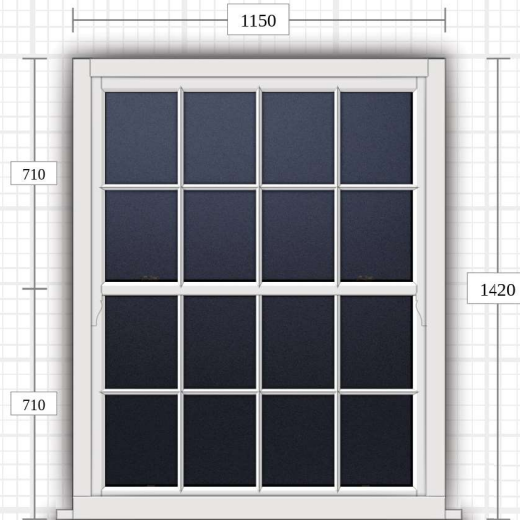

Front – Windows – Scale drawings and specification

Drawings and specification for windows F1, F2, F3, F4 and F5 detailed on plan

FLOOR PLANS SHOWING POSITION

1. **F1** – Scale drawings/visualisation of outside and inside

Detailed specification

5. **F5** – Scale drawings/visualisation of outside and inside

Detailed specification

FIRST FLOOR

F1

F2

F3

FRONT OF PROPERTY

GROUND FLOOR

F5

F4

FRONT OF PROPERTY

Technical detail: 1 - F1 First Floor above door Front - Supply & Fit - Sash box removal

Quantity: 1

☀ Viewed from outside

💡 Viewed from inside

Traditional Sliding Sash Spiral Balance

Species:	Redwood FJ	Colour:	Bereco Collection Traffic White Satin
Frame Bottom:	Trad SS SB 168mm Outer Frame Cill		
Frame LR:	Trad SS SB 168mm Outer Frame Jamb		
Frame Top:	Trad SS SB 168mm Outer Frame Head		
Sash Bottom Rail:	Trad SS SB Sash B Rail 56mm		
Sash Lower Meeting Rail:	Trad SS SB Sash T Rail (Mtg) Inner 56mm		
Sash Sides:	Trad SS SB Sash Stiles 56mm		
Sash Top Rail:	Trad SS SB Sash T Rail 56mm		
Sash Upper Meeting Rail:	Trad SS SB Sash B (Mtg) Outer 56mm		
Bead:	Trad CMT 24mm Bead		
Cill species:	Redwood FJ		
Cill:	Cill nosing 47mm x 28mm		
Astragal bar:	16mm Lambs Tongue		