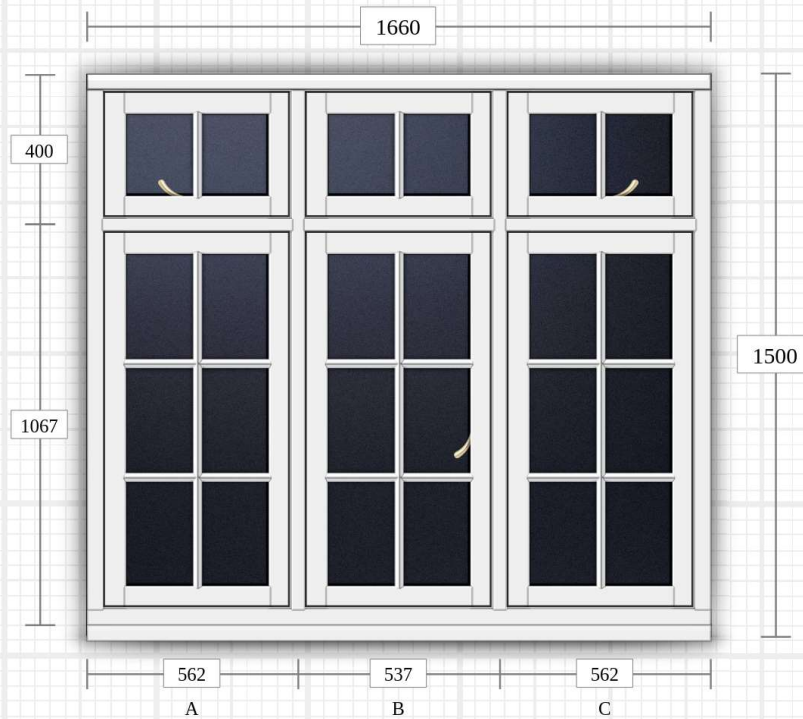

Technical detail: 2 - Facet B1 - Supply & Fit - Remove & replace

Quantity: 1

☀ Viewed from outside