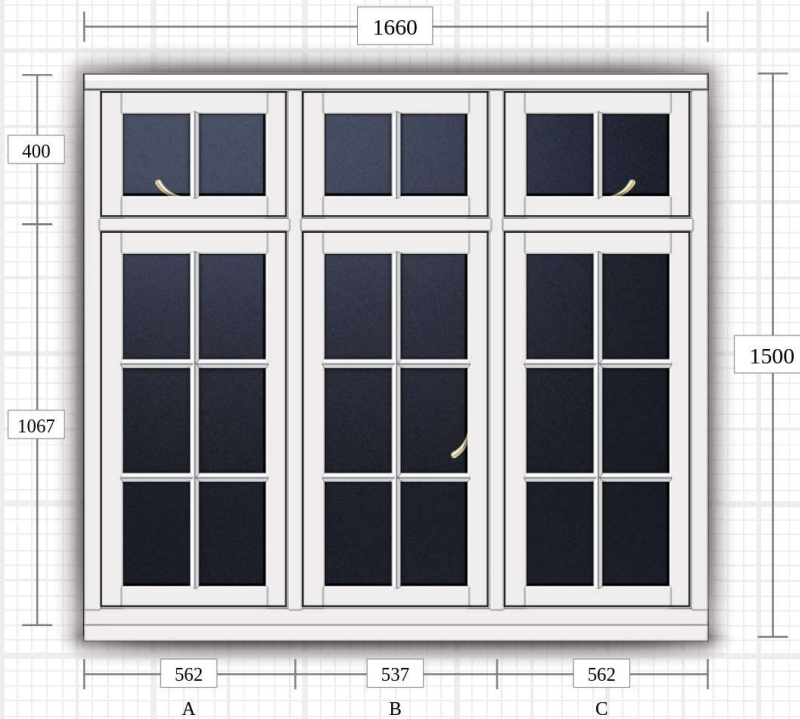

## FLOOR PLANS SHOWING POSITION

1. **R1** – Scale drawings/visualisation of outside and inside

Detailed specification

2. **R2** – Scale drawings/visualisation of outside and inside

Detailed specification

Combined drawing and three individual windows that create the bay window – Facets A, B and C

Quantity: 1

☀ Viewed from outside

💡 Viewed from inside