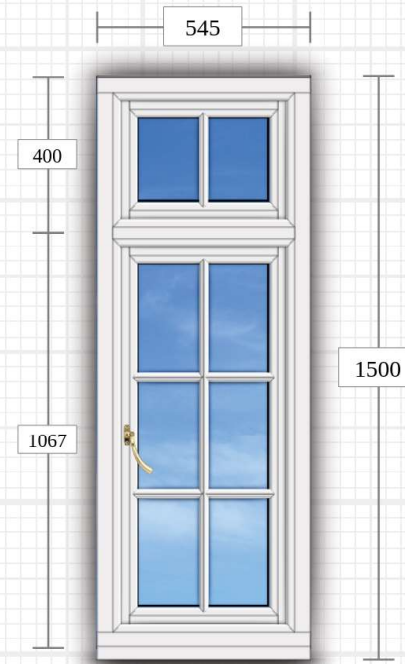

## FLOOR PLANS SHOWING POSITION

1. **R1** – Scale drawings/visualisation of outside and inside

Detailed specification

2. **R2** – Scale drawings/visualisation of outside and inside

Detailed specification

Combined drawing and three individual windows that create the bay window – Facets A, B and C

3. **R3** – Scale drawings/visualisation of outside and inside

Detailed specification

Combined drawing and three individual windows that create the bay window – Facets A, B and C

4. **R4** – Scale drawings/visualisation of outside and inside

### Plan View

Technical detail: 3 - Facet A1 - Supply & Fit - Remove & replace

Quantity: 1

☀ Viewed from outside

💡 Viewed from inside

## Timberlook Flush Sash Window

**Frame:** 60mm Ovolo Frame  
**Sash:** Internally Beaded Flush Ovolo Sash 58mm  
**Transom:** 70mm Ovolo T Transom  
**Bead:** 24mm Glazing Bead  
**Cill:** 150mm Cill  
**Head drip:** Head Drip  
**Astragal bar:** Authentic bar