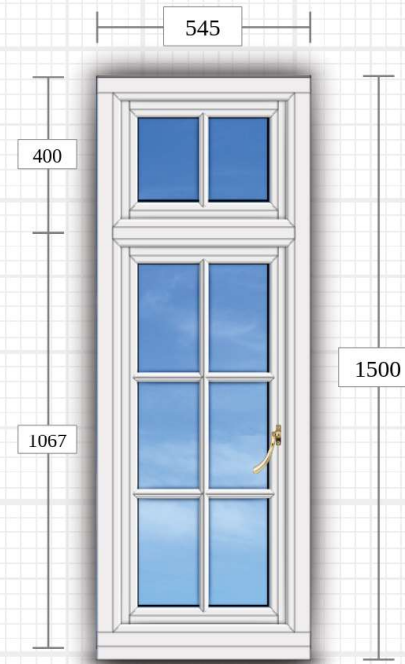

# Rear – Windows – Scale drawings and specification

Drawings and specification for windows R1, R2, R3 and R4 detailed on plan

## FLOOR PLANS SHOWING POSITION

1. **R1** – Scale drawings/visualisation of outside and inside

Detailed specification

2. **R2** – Scale drawings/visualisation of outside and inside

Detailed specification

Combined drawing and three individual windows that create the bay window – Facets A, B and C

3. **R3** – Scale drawings/visualisation of outside and inside

Detailed specification

Combined drawing and three individual windows that create the bay window – Facets A, B and C

4. **R4** – Scale drawings/visualisation of outside and inside

Quantity: 1

☀ Viewed from outside

💡 Viewed from inside