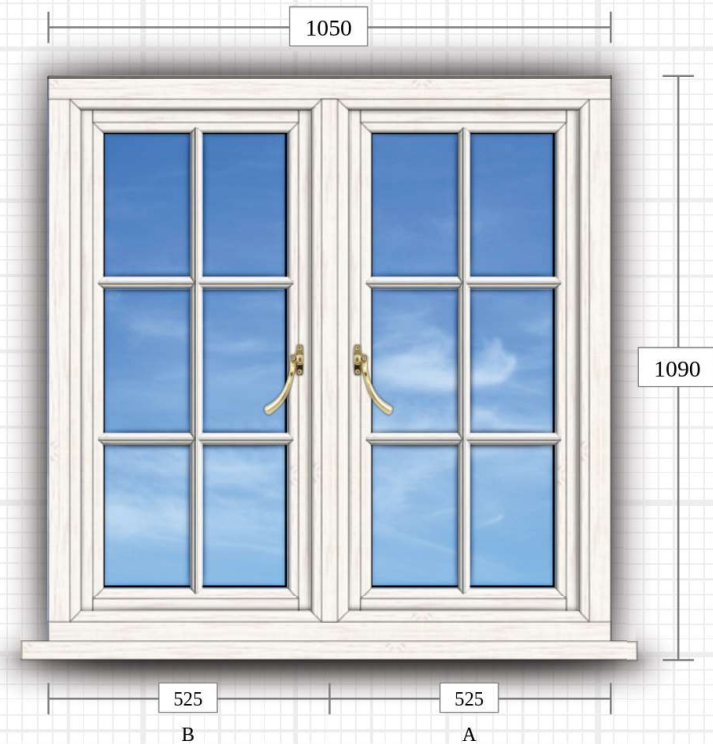

## FLOOR PLANS SHOWING POSITION

1. **R1** – Scale drawings/visualisation of outside and inside

Detailed specification

2. **R2** – Scale drawings/visualisation of outside and inside

Detailed specification

Combined drawing and three individual windows that create the bay window – Facets A, B and C

3. **R3** – Scale drawings/visualisation of outside and inside

Detailed specification

Combined drawing and three individual windows that create the bay window – Facets A, B and C

4. **R4** – Scale drawings/visualisation of outside and inside

☀ Viewed from outside

💡 Viewed from inside