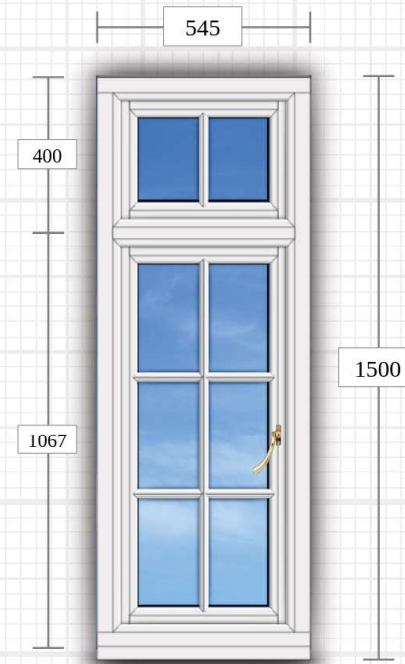

## FLOOR PLANS SHOWING POSITION

1. **R1** – Scale drawings/visualisation of outside and inside

Detailed specification

2. **R2** – Scale drawings/visualisation of outside and inside

Detailed specification

Combined drawing and three individual windows that create the bay window – Facets A, B and C

### Timberlook Flush Sash Window

**Frame:** 60mm Ovolo Frame  
**Sash:** Internally Beaded Flush Ovolo Sash 58mm  
**Transom:** 70mm Ovolo T Transom  
**Mullion:** 70mm Ovolo T Mullion  
**Bead:** 24mm Glazing Bead  
**Cill:** 150mm Cill  
**Head drip:** Head Drip  
**Astragal bar:** Authentic bar

Quantity: 1

☀ Viewed from outside

💡 Viewed from inside