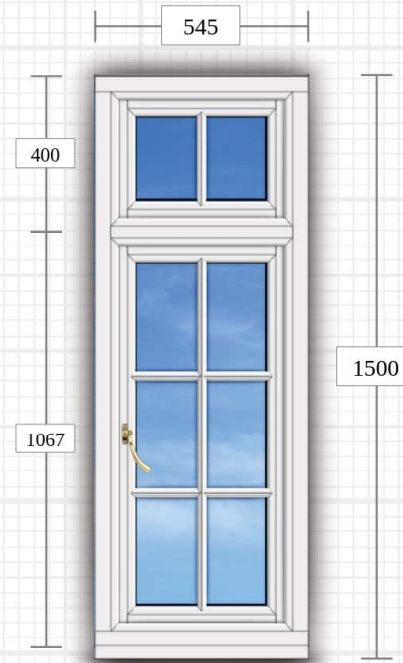

## FLOOR PLANS SHOWING POSITION

1. **R1** – Scale drawings/visualisation of outside and inside

Detailed specification

2. **R2** – Scale drawings/visualisation of outside and inside

Detailed specification

Combined drawing and three individual windows that create the bay window – Facets A, B and C

### Plan View

Technical detail: 2 - Facet A1 - Supply & Fit - Remove & replace

Quantity: 1

☀ Viewed from outside

💡 Viewed from inside

## Timberlook Flush Sash Window

**Frame:** 60mm Ovolo Frame  
**Sash:** Internally Beaded Flush Ovolo Sash 58mm  
**Transom:** 70mm Ovolo T Transom  
**Bead:** 24mm Glazing Bead  
**Cill:** 150mm Cill  
**Head drip:** Head Drip  
**Astragal bar:** Authentic bar