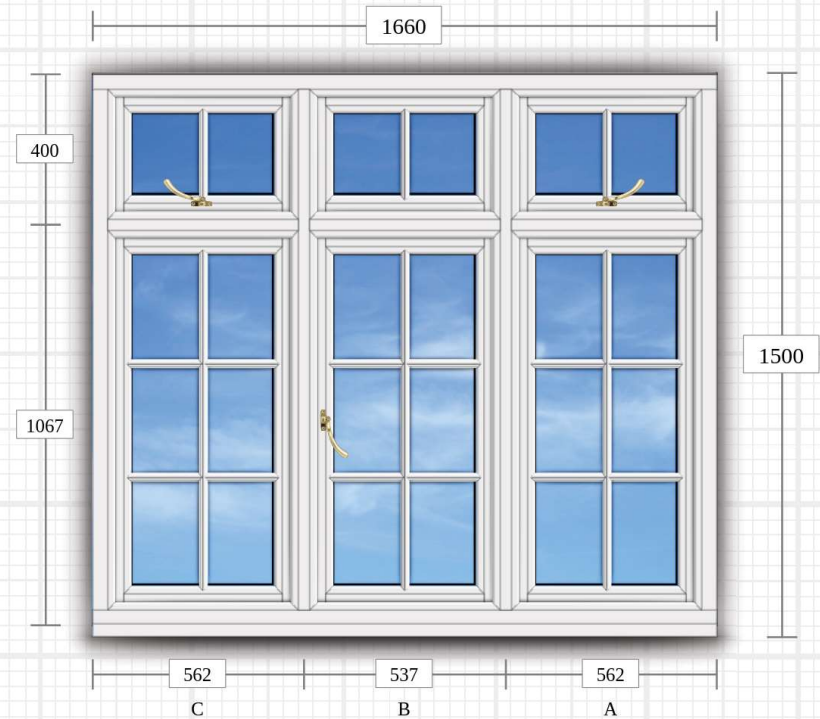

## FLOOR PLANS SHOWING POSITION

1. **R1** – Scale drawings/visualisation of outside and inside

Detailed specification

2. **R2** – Scale drawings/visualisation of outside and inside

Detailed specification

Combined drawing and three individual windows that create the bay window – Facets A, B and C

3. **R3** – Scale drawings/visualisation of outside and inside

Detailed specification

Combined drawing and three individual windows that create the bay window – Facets A, B and C

4. **R4** – Scale drawings/visualisation of outside and inside

Quantity: 1

☀ Viewed from outside

💡 Viewed from inside