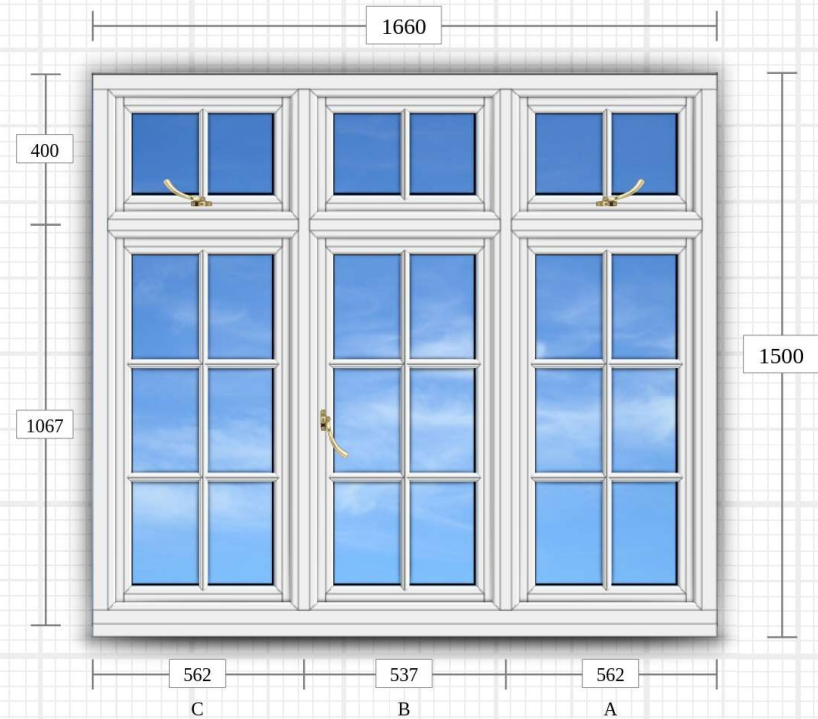

## FLOOR PLANS SHOWING POSITION

1. **R1** – Scale drawings/visualisation of outside and inside

Detailed specification

2. **R2** – Scale drawings/visualisation of outside and inside

Detailed specification

Combined drawing and three individual windows that create the bay window – Facets A, B and C

Quantity: 1

☀ Viewed from outside

💡 Viewed from inside