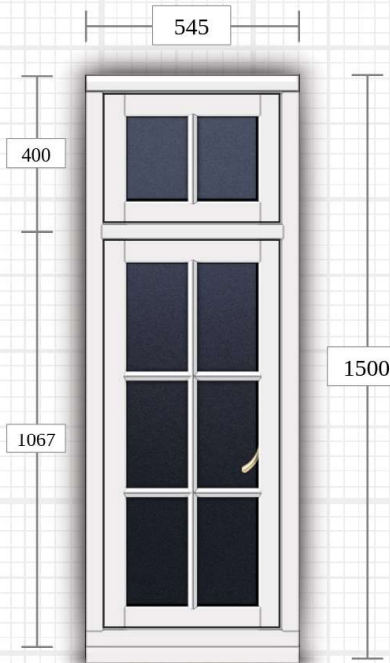

#### Cills

Facet A-B-C:  
 Length:  
 Horn:

150mm Cill  
 2750  
 None

### Plan View

Technical detail: 2 - Facet A1 - Supply & Fit - Remove & replace

Quantity: 1

☀ Viewed from outside

💡 Viewed from inside