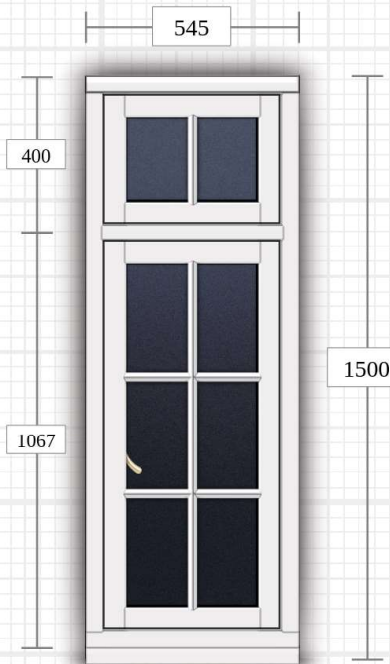

## FLOOR PLANS SHOWING POSITION

1. **R1** – Scale drawings/visualisation of outside and inside

Detailed specification

2. **R2** – Scale drawings/visualisation of outside and inside

Detailed specification

Combined drawing and three individual windows that create the bay window – Facets A, B and C

3. **R3** – Scale drawings/visualisation of outside and inside

Detailed specification

Combined drawing and three individual windows that create the bay window – Facets A, B and C

4. **R4** – Scale drawings/visualisation of outside and inside

### Timberlook Flush Sash Window

**Frame:** 60mm Ovolo Frame  
**Sash:** Internally Beaded Flush Ovolo Sash 58mm  
**Transom:** 70mm Ovolo T Transom  
**Mullion:** 70mm Ovolo T Mullion  
**Bead:** 24mm Glazing Bead  
**Cill:** 150mm Cill  
**Head drip:** Head Drip  
**Astragal bar:** Authentic bar

Quantity: 1

☀ Viewed from outside

💡 Viewed from inside