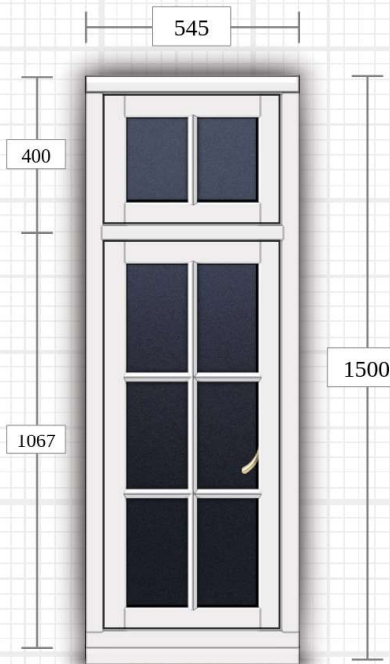

## FLOOR PLANS SHOWING POSITION

1. **R1** – Scale drawings/visualisation of outside and inside

Detailed specification

2. **R2** – Scale drawings/visualisation of outside and inside

Detailed specification

Combined drawing and three individual windows that create the bay window – Facets A, B and C

3. **R3** – Scale drawings/visualisation of outside and inside

Detailed specification

Combined drawing and three individual windows that create the bay window – Facets A, B and C

4. **R4** – Scale drawings/visualisation of outside and inside

#### Cills

Facet A-B-C:  
 Length:  
 Horn:

150mm Cill  
 2750  
 None

### Plan View

Technical detail: 3 - Facet A1 - Supply & Fit - Remove & replace

Quantity: 1

☀ Viewed from outside

💡 Viewed from inside