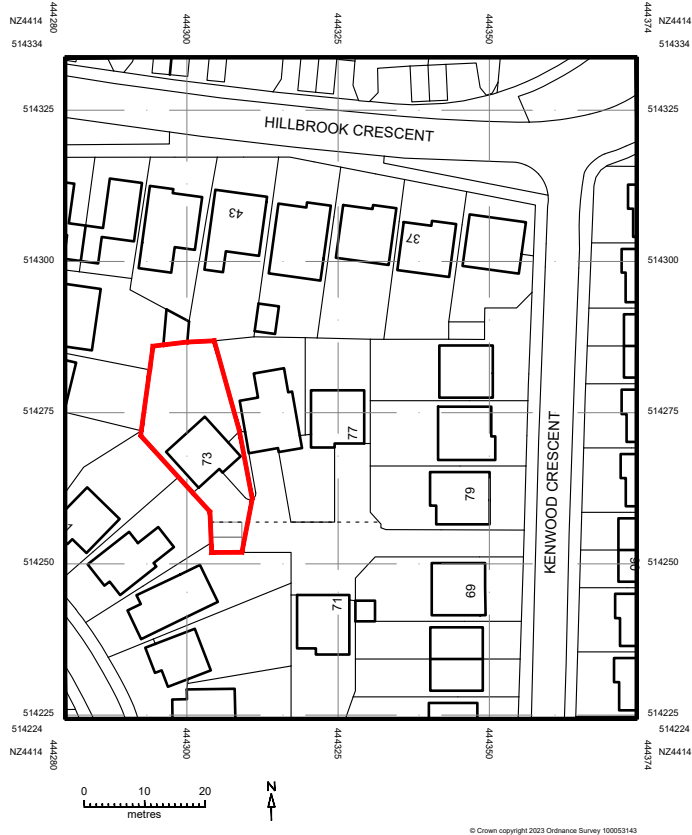

MapServe®

01 LOCATION PLAN

Scale: 1:1250@A4

Rev

DATE

CLIENT
Satvir Shammy-Kaur Singh

DRAWING TITLE
Location Plan

web: www.thebuilddirectory.co.uk
office: 01642 676407 helpdesk: 01325 728560
email: helpdesk@thebuilddirectory.co.uk

PROJECT
73 Kenwood Crescent
Ingleby Barwick
TS17 5BT

STATUS INFORMATION		
SCALE 1:1250 @ A4	DRG No. 23TBD007_100	REV -
DRAWN BY MBL	SIGNATURE	DATE 29/09/23
APPROVED	SIGNATURE	DATE

Graythorp House, Portrack Grange Close
Stockton-on-Tees TS18 2PU