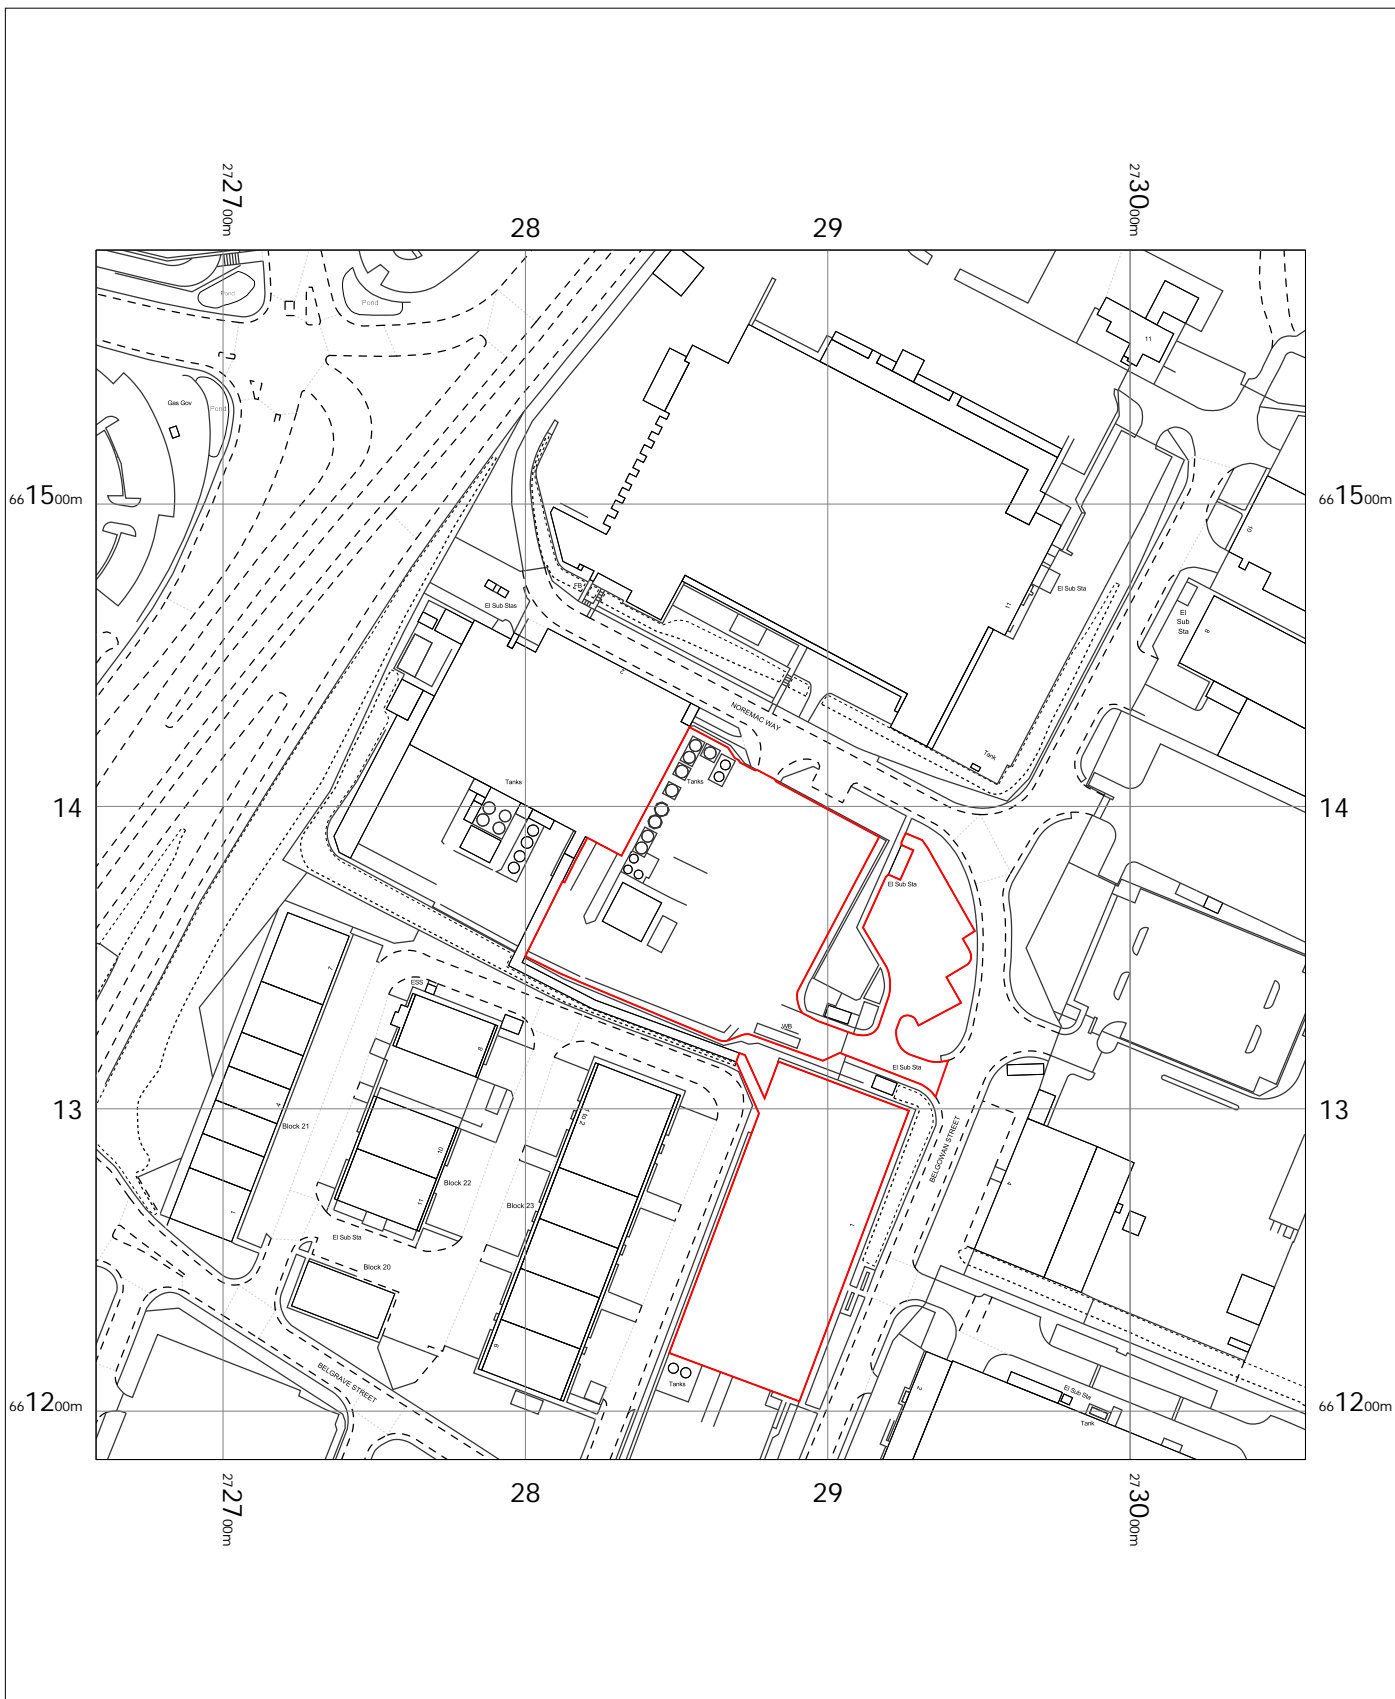

2 Noremac Way, ML4 3NY

Robert Wiseman Dairies Ltd
2 Noremac Way,
Bellshill Industrial
Estate, Bellshill,
North Lanarkshire
ML4 3NY

OS MasterMap 1250/2500/10000 scale
Friday, September 29, 2023, ID: MPMM4-01128051
www.nicolsondigital.com

1:2500 scale print at A4, Centre: 272858 E, 661384 N

©Crown Copyright Ordnance Survey. Licence no. 100057546