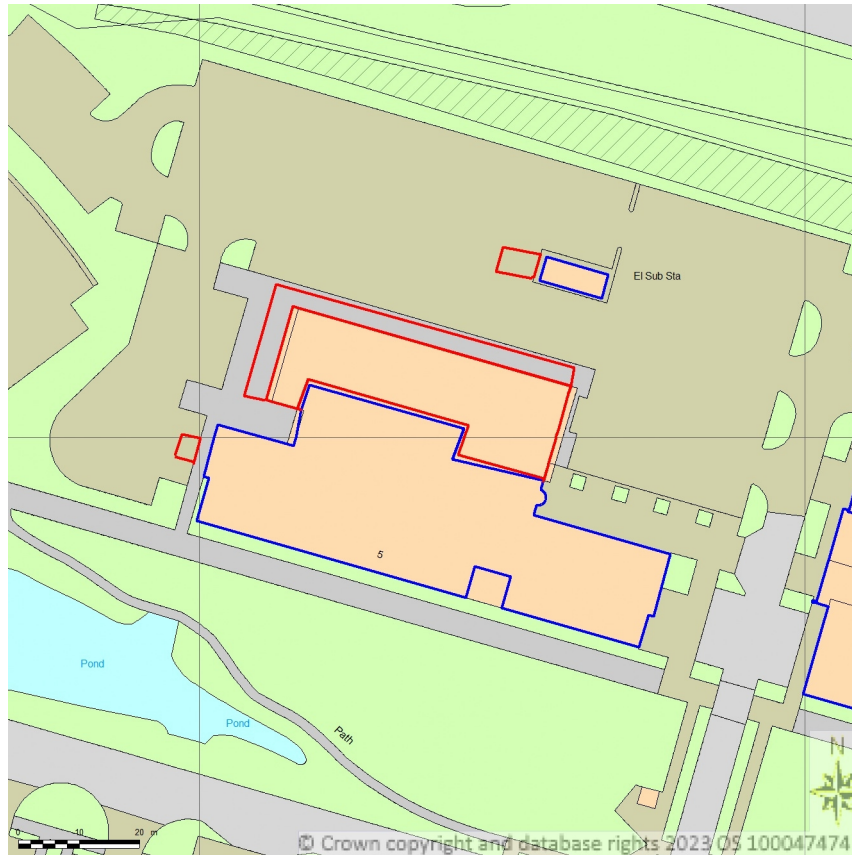

SITE LOCATION PLAN

AREA 2 HA

SCALE: 1:1250 on A4

CENTRE COORDINATES: 276039 , 662001

Supplied by Streetwise Maps Ltd

www.streetwise.net

Licence No: 100047474

15:23:06 22/09/2023