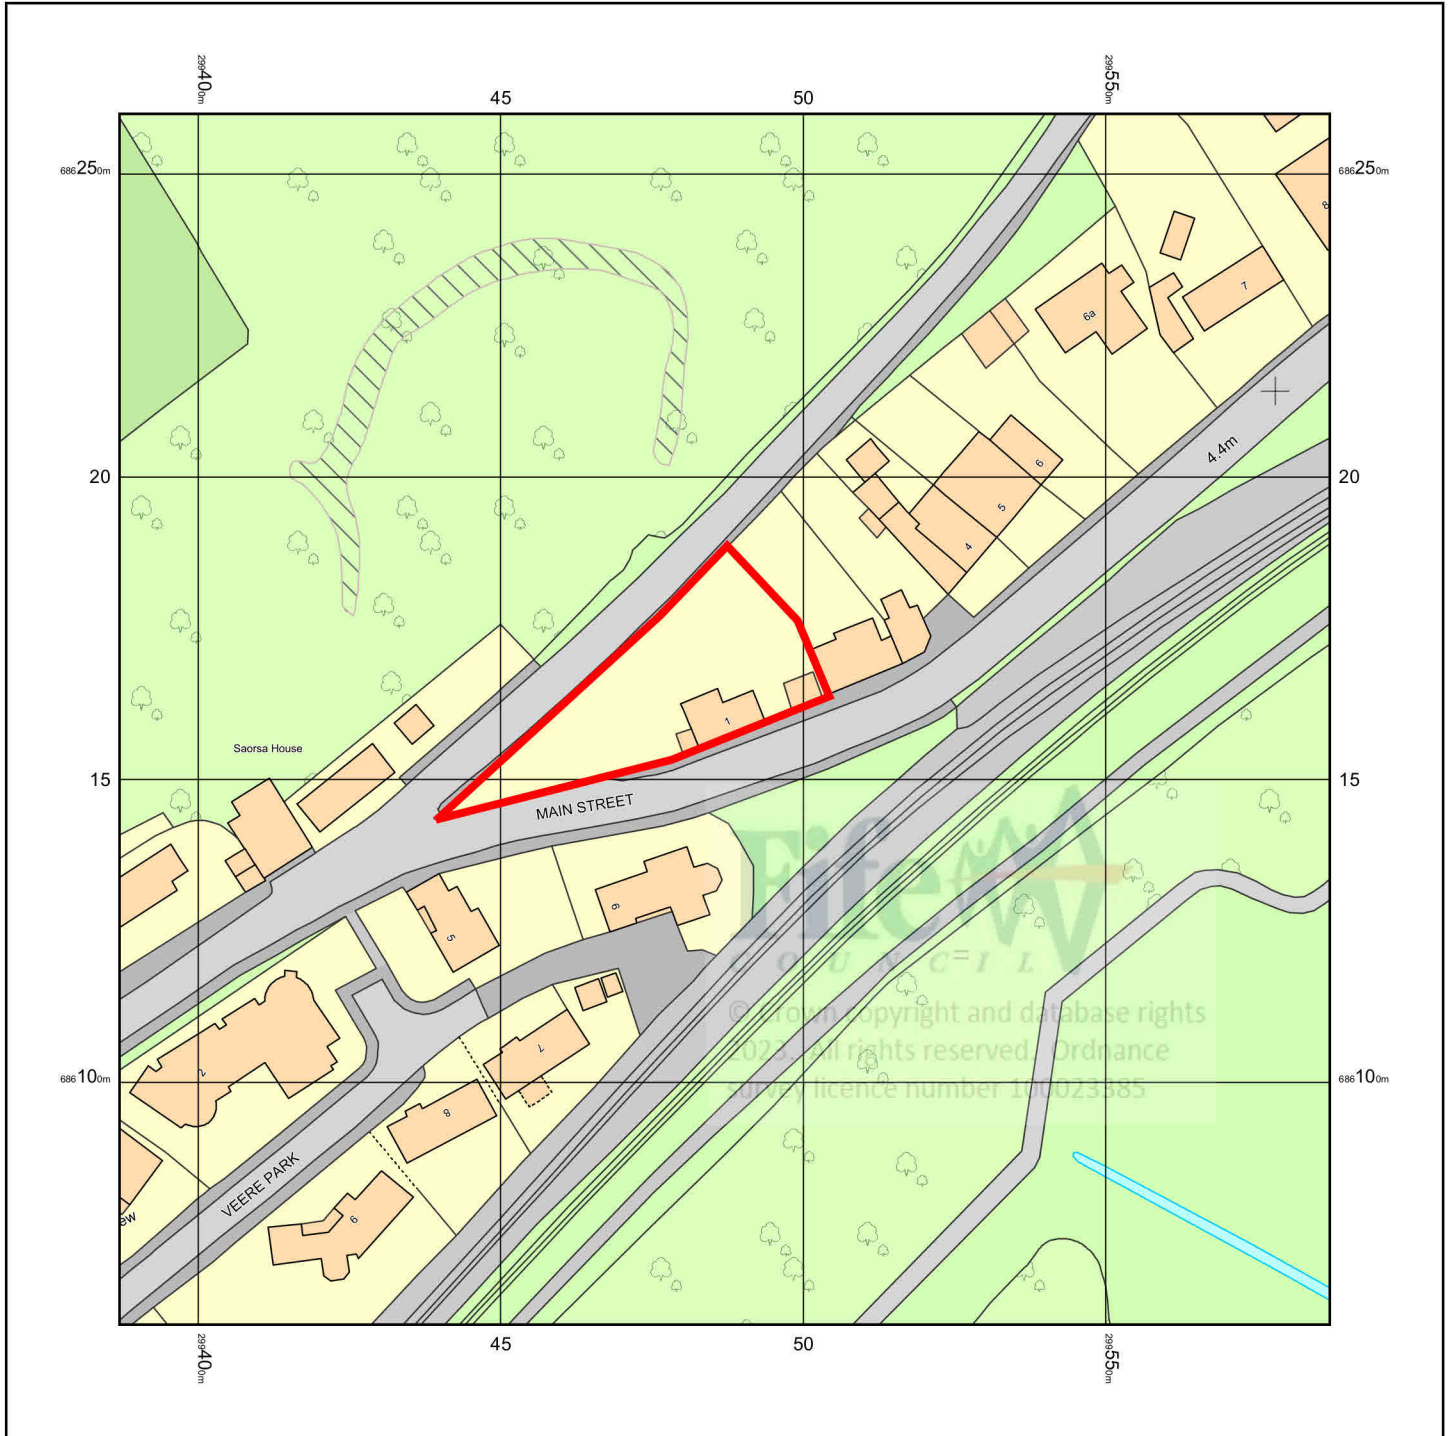

1, MAIN STREET, LOW VALLEYFIELD, DUNFERMLINE, KY12 8TF

Supplied by: www.ukmapcentre.com

Serial No: 267242

Centre Coordinates: 299487,686160

Production Date: 06/07/2023 16:29:19

© Crown copyright and database rights 2023 Ordnance Survey 100048957. The representation of road, track or path is no evidence of a boundary or right of way. The representation of features as lines is no evidence of a property boundary.

0m 1cm = 12.5m 62.5m
Scale 1:1250