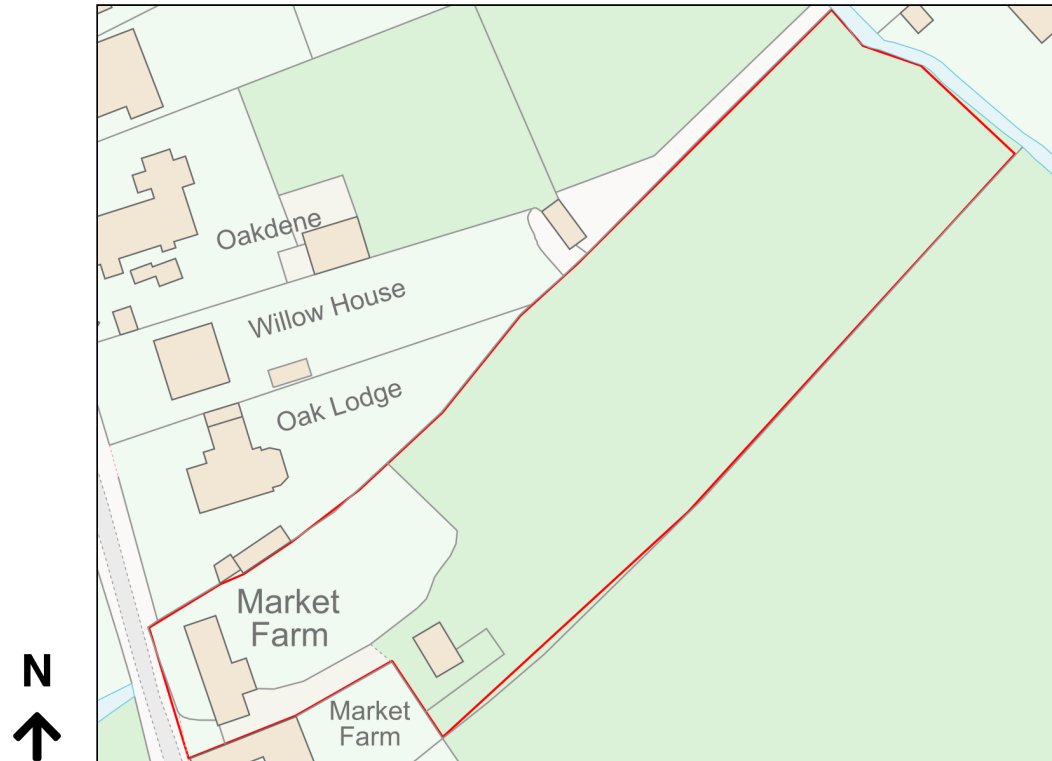

# Location Plan

Site Address: Market Farm, Market Lane, Burston, IP22 5TR

Date Produced: 07-Sep-2023

Scale: 1:1250 @A4

Planning Portal Reference: PP-12413754v1