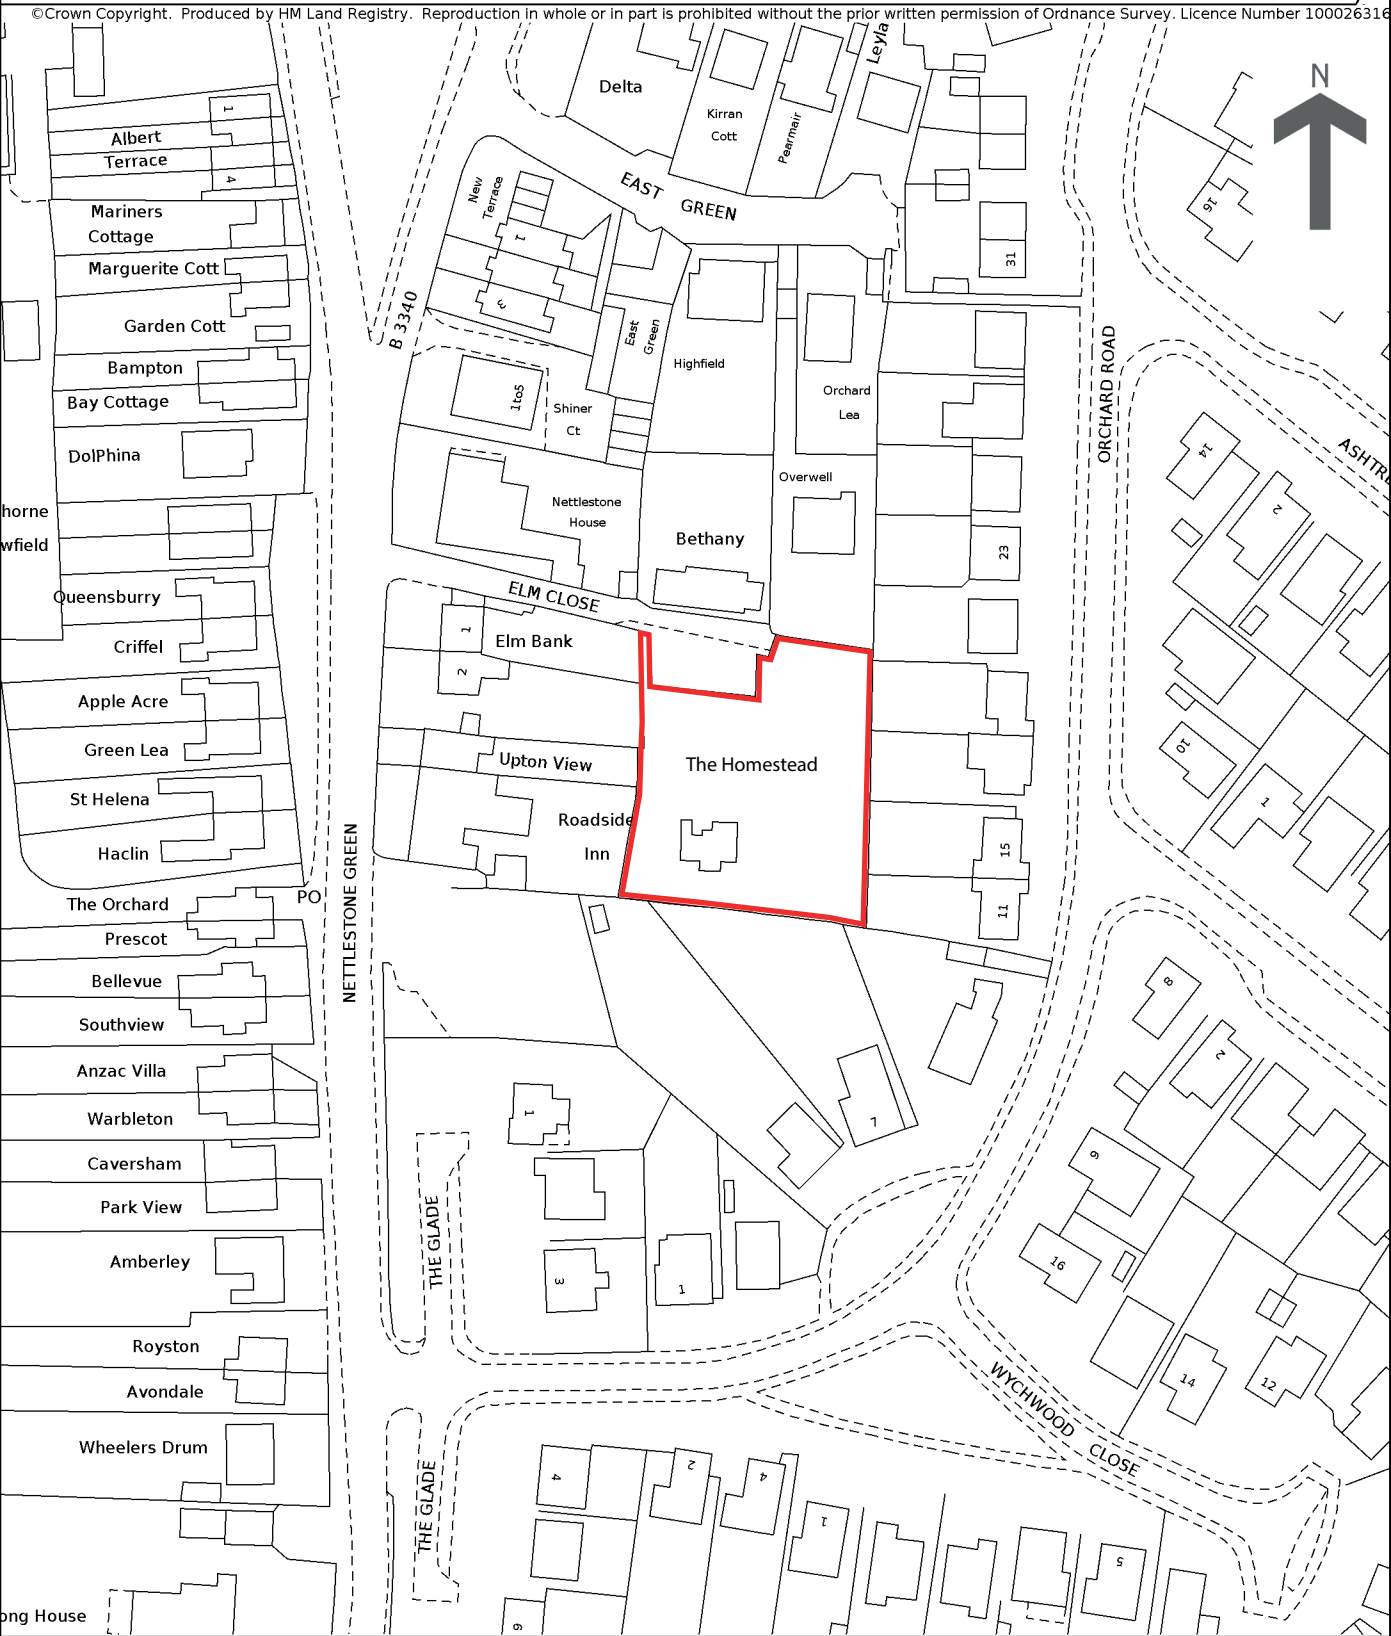

HM Land Registry Current title plan

Title number **IW56289**
Ordnance Survey map reference **SZ6290NW**
Scale **1:1250 enlarged from 1:2500**
Administrative area **Isle of Wight**

© Crown Copyright. Produced by HM Land Registry. Reproduction in whole or in part is prohibited without the prior written permission of Ordnance Survey. Licence Number 100026316

This is a copy of the title plan on 30 AUG 2022 at 19:09:07. This copy does not take account of any application made after that time even if still pending in HM Land Registry when this copy was issued.

This copy is not an 'Official Copy' of the title plan. An official copy of the title plan is admissible in evidence in a court to the same extent as the original. A person is entitled to be indemnified by the registrar if he or she suffers loss by reason of a mistake in an official copy. If you want to obtain an official copy, the HM Land Registry web site explains how to do this.

HM Land Registry endeavours to maintain high quality and scale accuracy of title plan images. The quality and accuracy of any print will depend on your printer, your computer and its print settings. This title plan shows the general position, not the exact line, of the boundaries. It may be subject to distortions in scale. Measurements scaled from this plan may not match measurements between the same points on the ground.