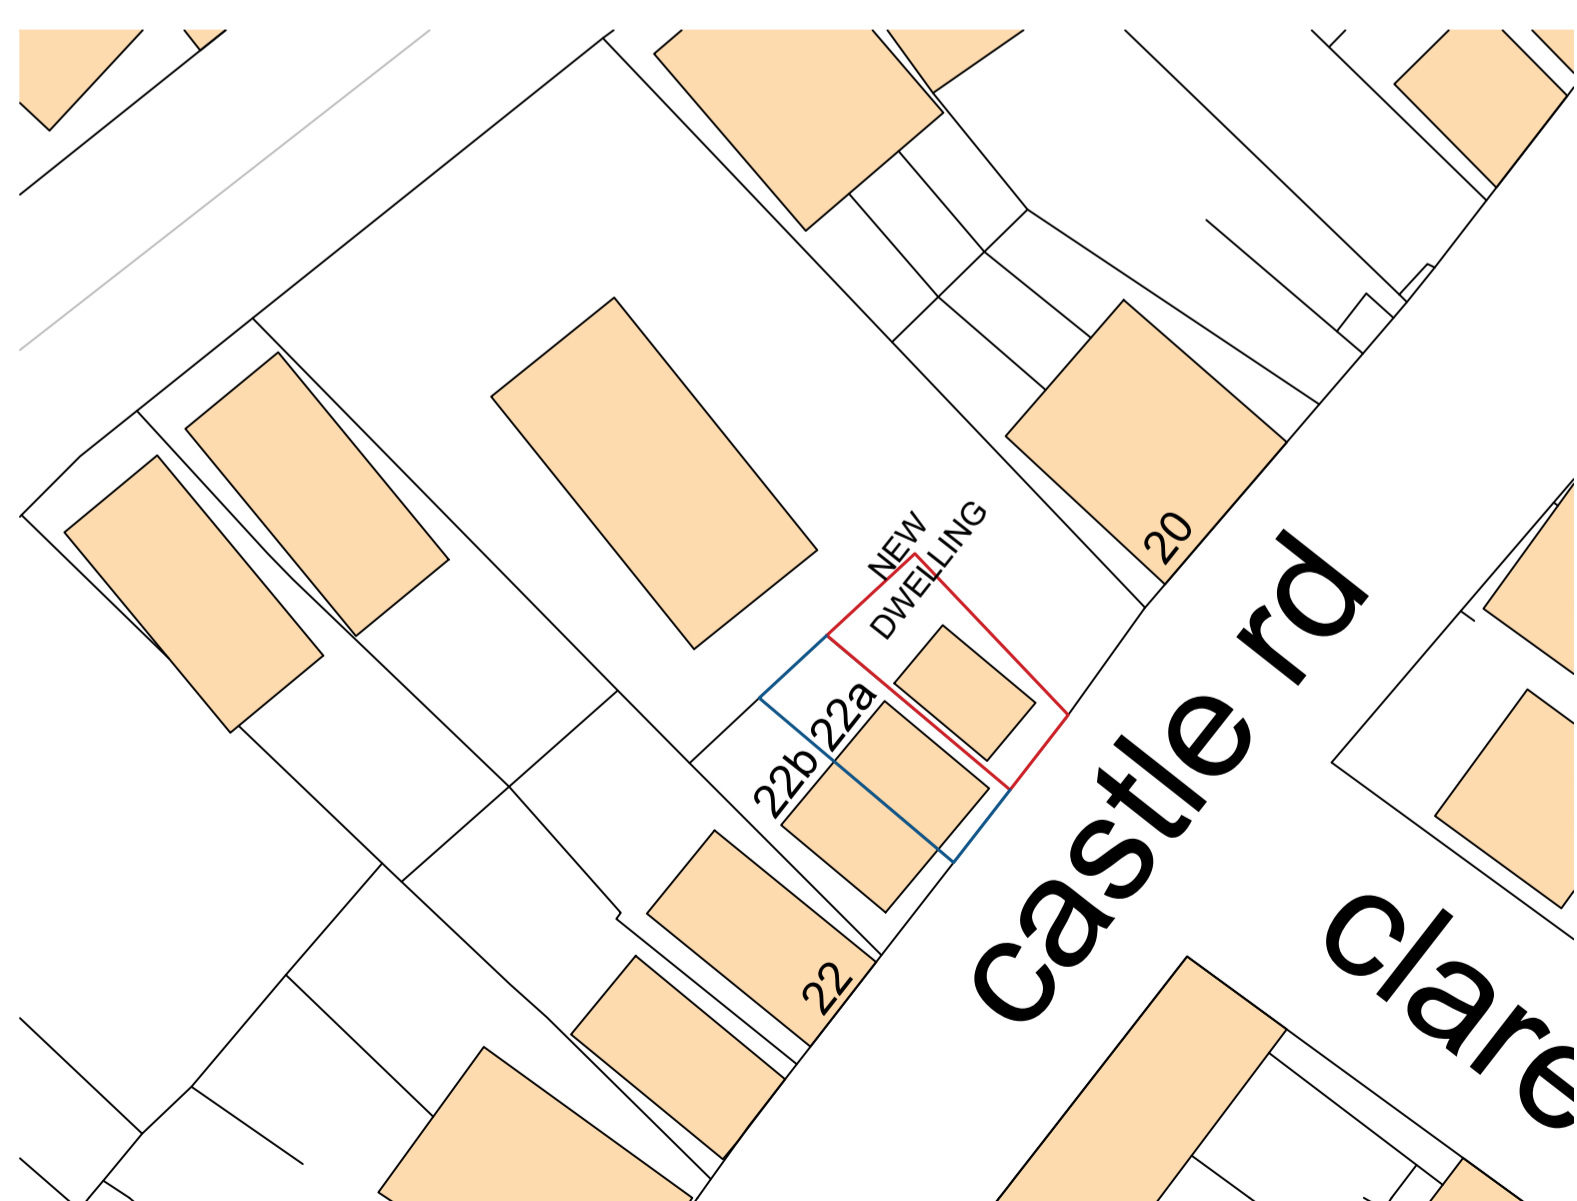

Location Plan Plan 1:1250 @ A1

Existing Block Plan 1:500 @ A1

Proposed Block Plan 1:500 @ A1

Outline application for a new dwelling in place of existing garages at Land at 22A Castle Rd, Newport, IOW.

SCALE 1:500

Existing Site Plan 1:100 @ A1

Proposed Site Plan (rev A) 1:100 @ A1