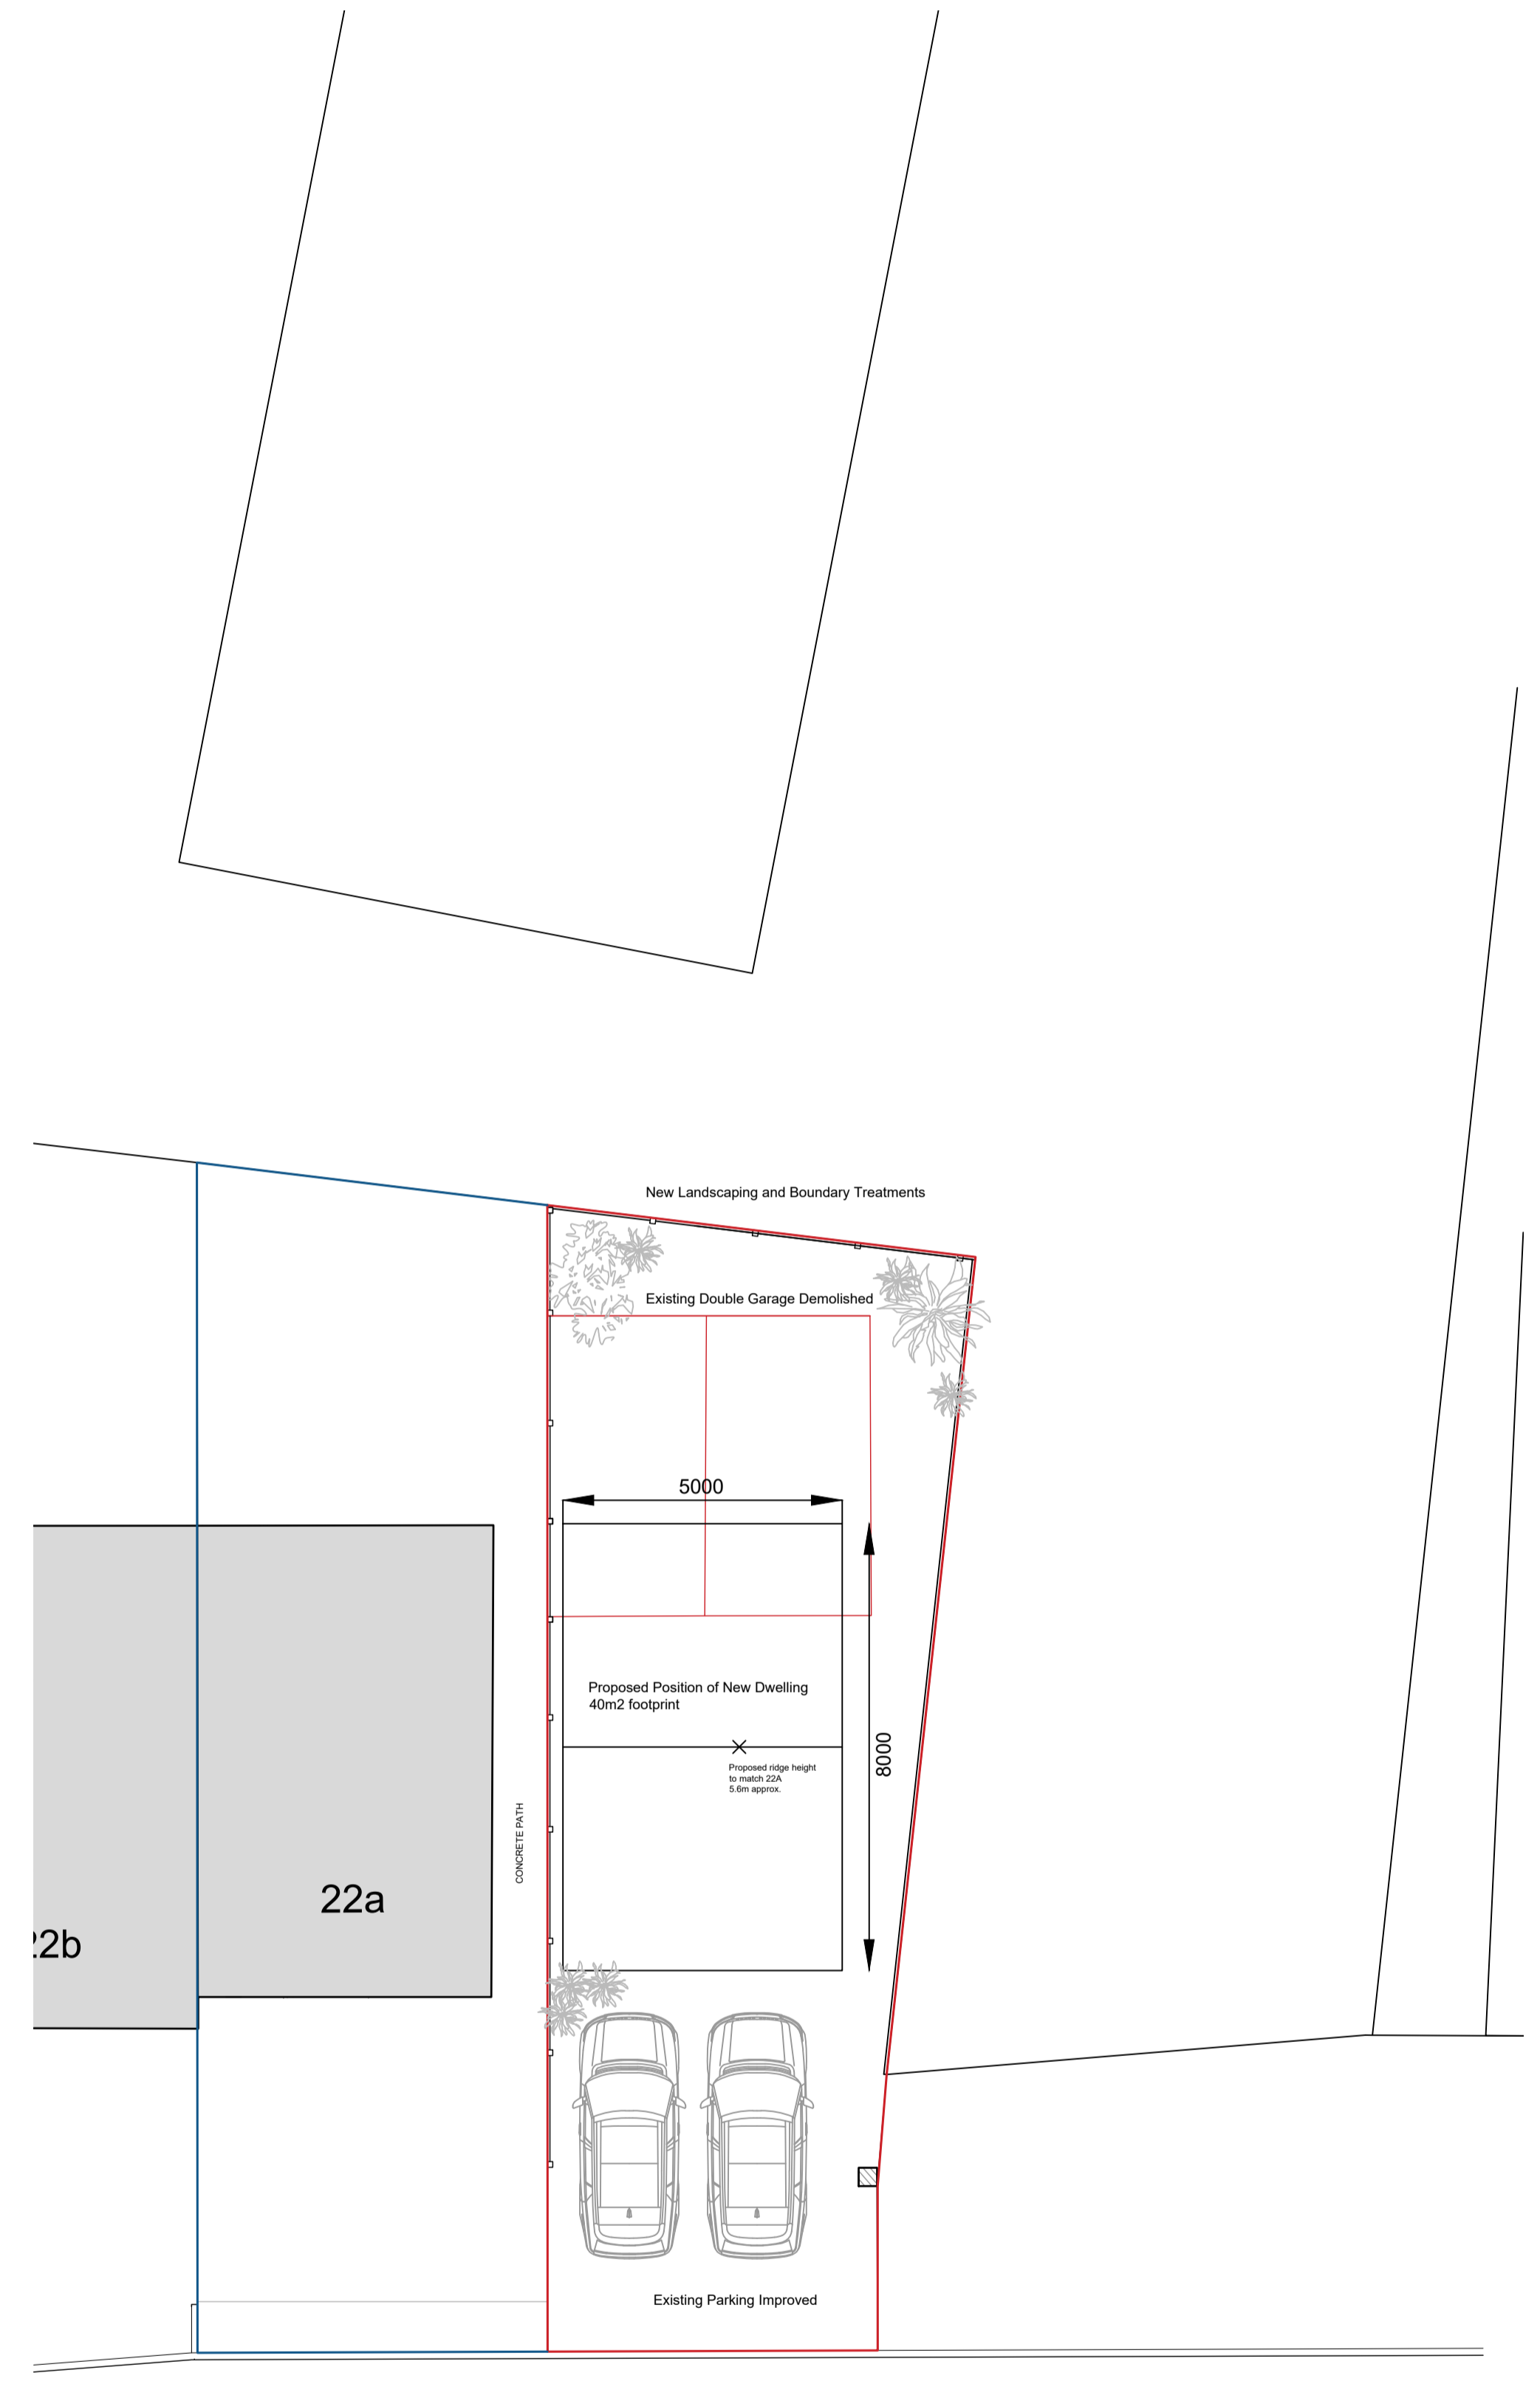

Location Plan Plan 1:1250 @ A1

Existing Block Plan 1:500 @ A1

Proposed Block Plan 1:500 @ A1

Outline application for a new dwelling in place of existing garages at Land at 22A Castle Rd, Newport, IOW.

SCALE 1:500

Existing Site Plan 1:100 @ A1

Proposed Site Plan (rev A) 1:100 @ A1