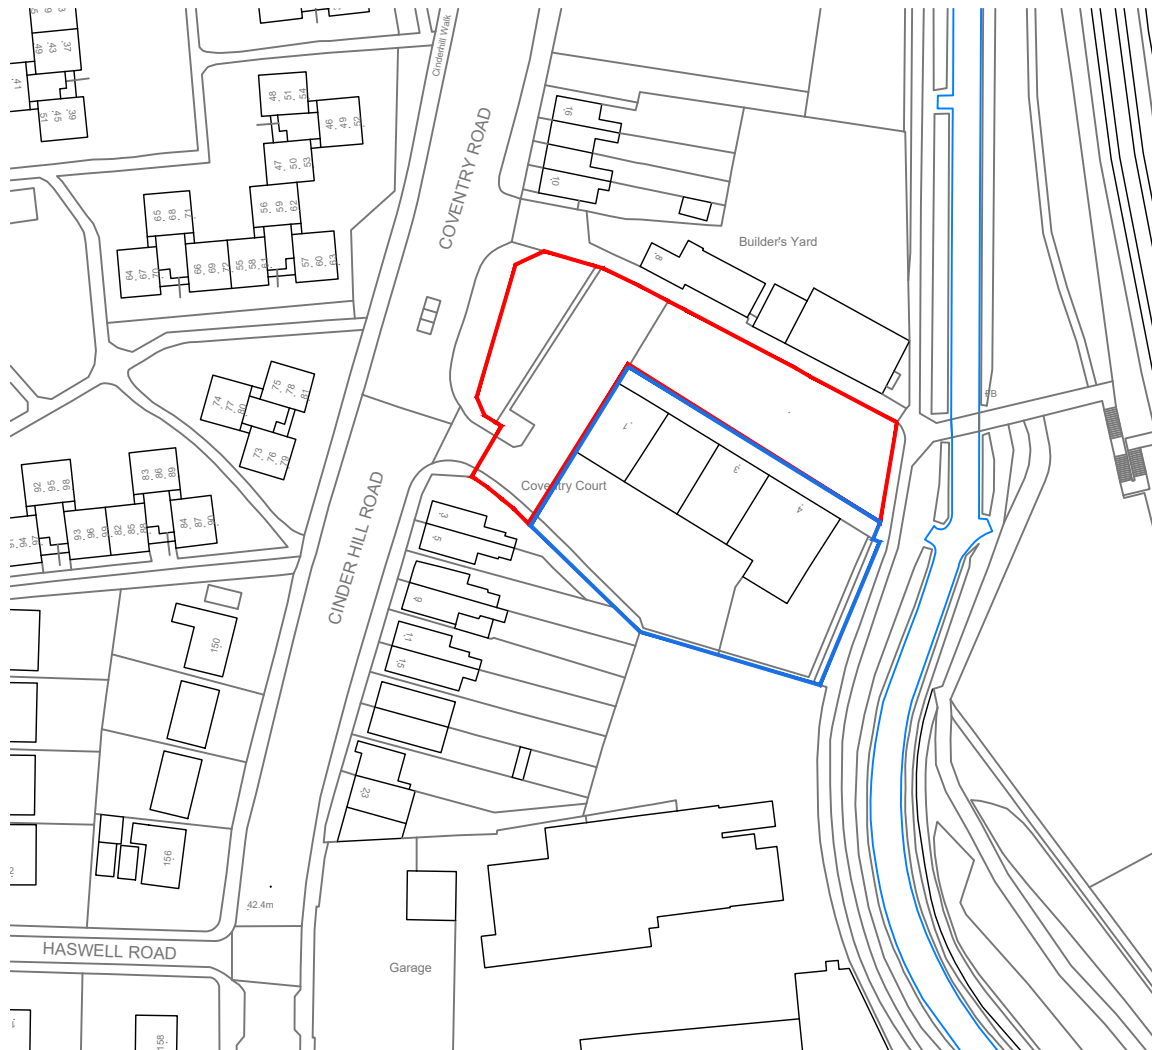

Unit E14, Langham Park Industrial Estate, Lows Lane
Stanton by Dale, Ilkeston DE7 4RJ
Phone 0115 9324010
E-mail: info@paul-gaughan.co.uk
Web: www.paul-gaughan.co.uk

SITE LOCATION PLAN
SCALE 1 : 1 250

© Crown Copyright. All rights reserved. License no. 1000199810
Obtained from www.centremapslive.com