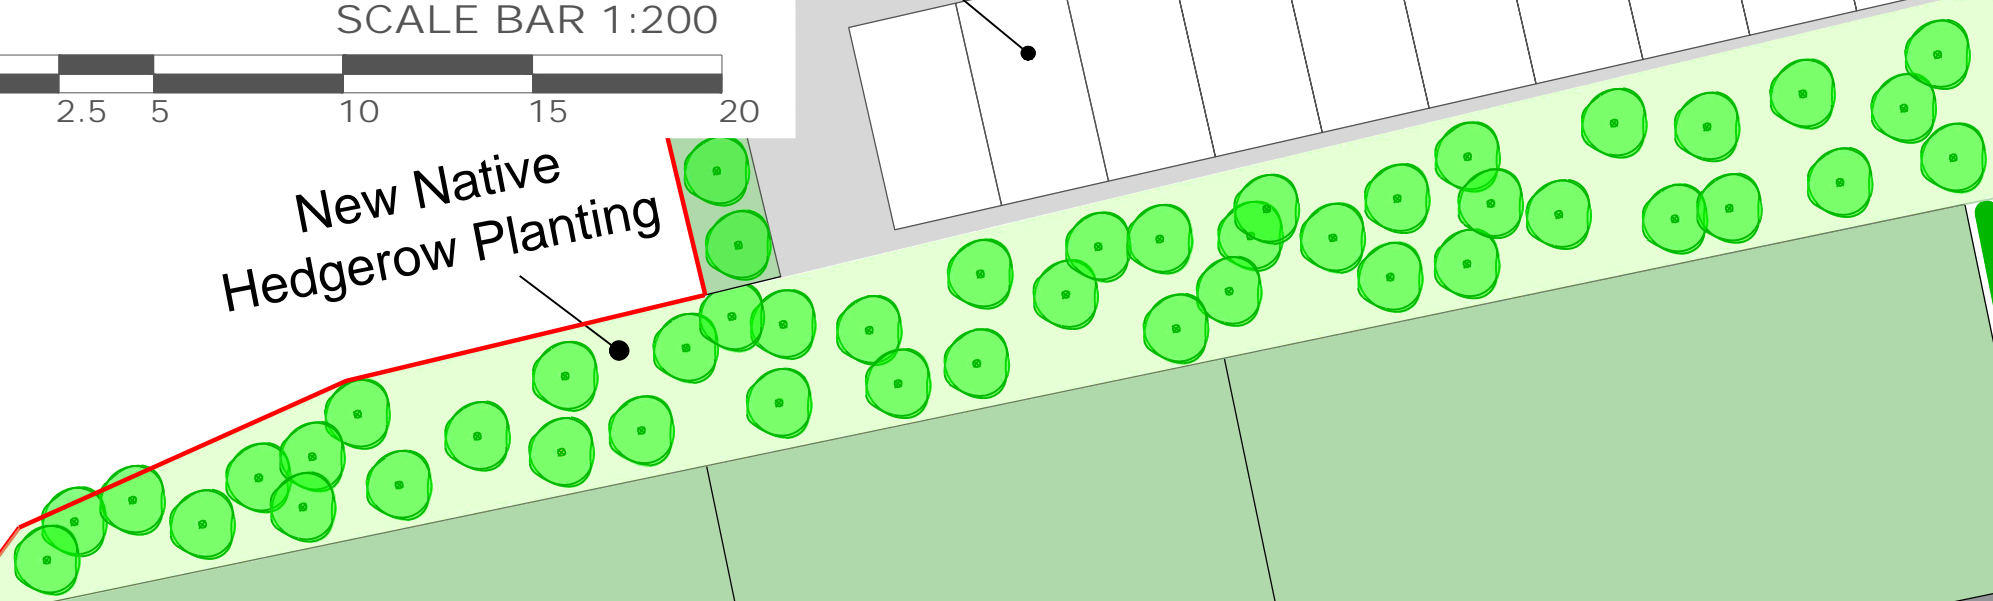

SCALE BAR 1:200

New Native Hedgerow Planting

Track

LANDSCAPING SHOWN IS FOR INDICATIVE PURPOSES ONLY

DIMENSIONS ARE IN MILLIMETERS UNLESS STATED OTHERWISE

THIS DRAWING IS FOR PLANNING AND AESTHETIC PURPOSES ONLY

DATE:	SCALE:	SHEET:
08 AUG 23	1:200 @ A3	PS02

01

Cartlodge

01

01

01

02

02

02

03

Cartlodge

03

03

03

02

New Planting of Hedgerow

Primary Access (Already Existing)

Existing Hedgerow

B 1038

Great